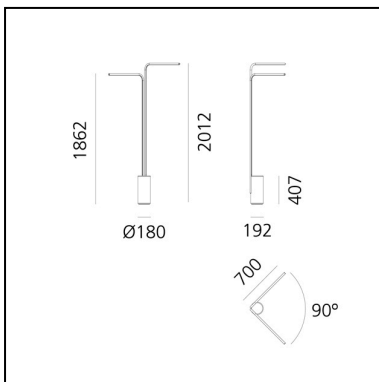

DIMENSIONS

- Width: **700 mm**
- Height: **2012 mm**
- Base Diameter: **180 mm**

LUMINAIRE

- Watt: **28W**

Veil Floor - 2 Arms - Silver

BIG - Bjarke Ingels Group

LUMINAIRE

– Watt: **53W**

DESCRIPTION

* The product is not yet available.

FEATURES

- Product Code: - - -
- Colour: **Silver**
- Installation: **Floor**
- Series: **Design Collection**
- design by: **BIG - Bjarke Ingels Group**

DIMENSIONS

- Width: **700 mm**
- Height: **2012 mm**
- Base Diameter: **180 mm**