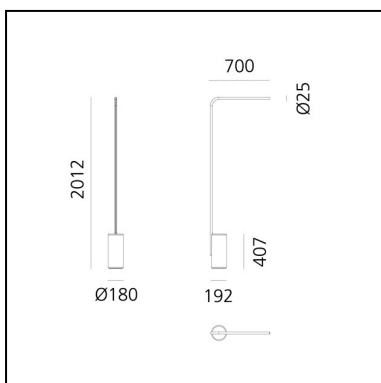

Veil Floor - 1 Arm - Silver

BIG - Bjarke Ingels Group

DESCRIPTION

* The product is not yet available.

CE

FEATURES

- Product Code: - - -
- Colour: **Silver**
- Installation: **Floor**
- Series: **Design Collection**
- design by: **BIG - Bjarke Ingels Group**

DIMENSIONS

- Width: **700 mm**
- Height: **2012 mm**
- Base Diameter: **180 mm**

LUMINAIRE

- Watt: **28W**

Veil Floor - 2 Arms - Silver

BIG - Bjarke Ingels Group

LUMINAIRE

– Watt: **53W**

- Width: **700 mm**
- Height: **2012 mm**
- Base Diameter: **180 mm**