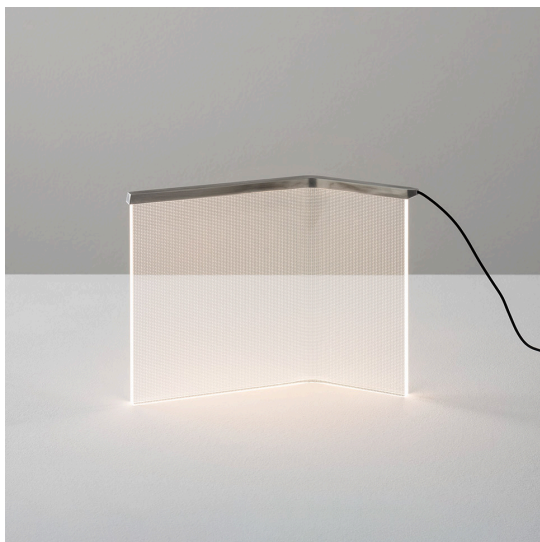

Wish You Were Here - Black

Carolina Gismondi de
Bevilacqua

IP20 

LUMINAIRE

– Watt: **6,5W**

DESCRIPTION

* The product is not yet available.

FEATURES

- Product Code: - - -
- Colour: **Black**
- Installation: **Table**
- Series: **Design Collection, Novelties**
- design by: **Carolina Gismondi de Bevilacqua**

DIMENSIONS

- Length: **260 mm**
- Width: **156 mm**
- Height: **216 mm**

Wish You Were Here - Bronze

Carolina Gismondi de
Bevilacqua

IP20 

LUMINAIRE

– Watt: **6,5W**

DESCRIPTION

* The product is not yet available.

FEATURES

Wish You Were Here - Silver

Carolina Gismondi de
Bevilacqua

IP20 

LUMINAIRE

– Watt: **6,5W**

DESCRIPTION

* The product is not yet available.

FEATURES