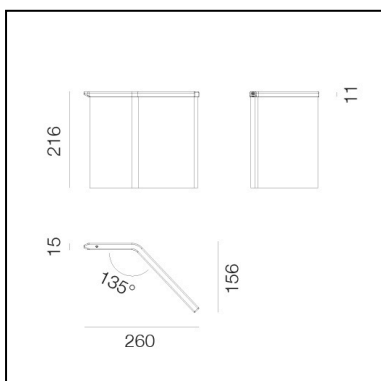

LUMINAIRE

– Watt: **6,5W**

DESCRIPTION

* The product is not yet available.

FEATURES

- Product Code: - - -
- Colour: **Bronze**
- Installation: **Table**
- Series: **Design Collection, Novelties**
- design by: **Carolina Gismondi de Bevilacqua**

DIMENSIONS

- Length: **260 mm**
- Width: **156 mm**
- Height: **216 mm**