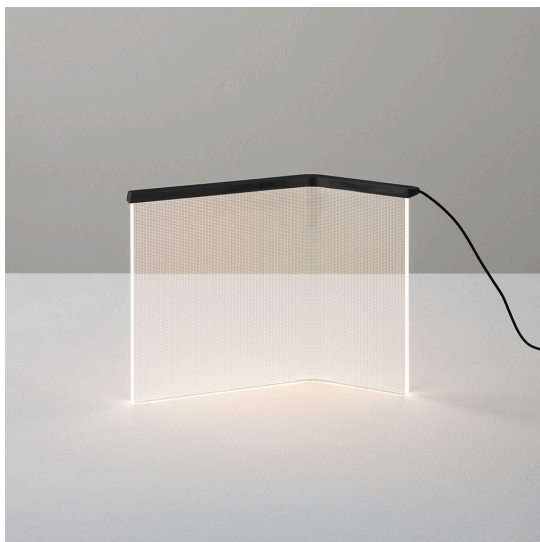

Wish You Were Here - Black

Carolina Gismondi de
Bevilacqua

IP20 

LUMINAIRE

– Watt: **6,5W**

DESCRIPTION

* The product is not yet available.

FEATURES

- Product Code: - - -
- Colour: **Black**
- Installation: **Table**
- Series: **Design Collection, Novelties**
- design by: **Carolina Gismondi de Bevilacqua**

DIMENSIONS

- Length: **260 mm**
- Width: **156 mm**
- Height: **216 mm**

Wish You Were Here - Bronze

Carolina Gismondi de
Bevilacqua

IP20 

LUMINAIRE

– Watt: **6,5W**

DESCRIPTION

* The product is not yet available.

FEATURES

- Product Code: - - -
- Colour: **Bronze**
- Installation: **Table**
- Series: **Design Collection, Novelties**
- design by: **Carolina Gismondi de Bevilacqua**

DIMENSIONS

- Length: **260 mm**
- Width: **156 mm**
- Height: **216 mm**