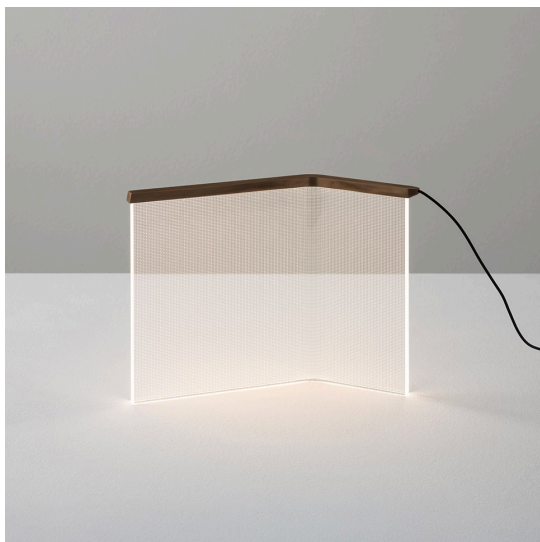

Wish You Were Here - Black

Carolina Gismondi de
Bevilacqua

IP20 

LUMINAIRE

– Watt: **6,5W**

DESCRIPTION

* The product is not yet available.

FEATURES

- Product Code: - - -
- Colour: **Black**
- Installation: **Table**
- Series: **Design Collection, Novelties**
- design by: **Carolina Gismondi de Bevilacqua**

DIMENSIONS

- Length: **260 mm**
- Width: **156 mm**
- Height: **216 mm**

Wish You Were Here - Bronze

Carolina Gismondi de
Bevilacqua

IP20 

LUMINAIRE

– Watt: **6,5W**

DESCRIPTION

* The product is not yet available.

FEATURES

- Product Code: - - -
- Colour: **Bronze**
- Installation: **Table**
- Series: **Design Collection, Novelties**
- design by: **Carolina Gismondi de Bevilacqua**

DIMENSIONS

- Length: **260 mm**
- Width: **156 mm**
- Height: **216 mm**