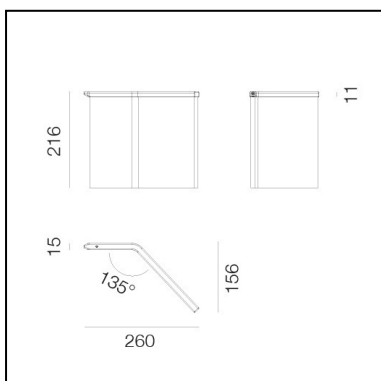

Wish You Were Here - Black

Carolina Gismondi de
Bevilacqua

IP20 

LUMINAIRE

– Watt: **6,5W**

DESCRIPTION

* The product is not yet available.

FEATURES

- Product Code: - - -
- Colour: **Black**
- Installation: **Table**
- Series: **Design Collection, Novelties**
- design by: **Carolina Gismondi de Bevilacqua**

DIMENSIONS

- Length: **260 mm**
- Width: **156 mm**
- Height: **216 mm**

- Product Code: - - -
- Colour: **Bronze**
- Installation: **Table**
- Series: **Design Collection, Novelties**
- design by: **Carolina Gismondi de Bevilacqua**

DIMENSIONS

- Length: **260 mm**
- Width: **156 mm**
- Height: **216 mm**

- Product Code: - - -
- Colour: **Silver**
- Installation: **Table**
- Series: **Design Collection, Novelties**
- design by: **Carolina Gismondi de Bevilacqua**

DIMENSIONS

- Length: **260 mm**
- Width: **156 mm**
- Height: **216 mm**