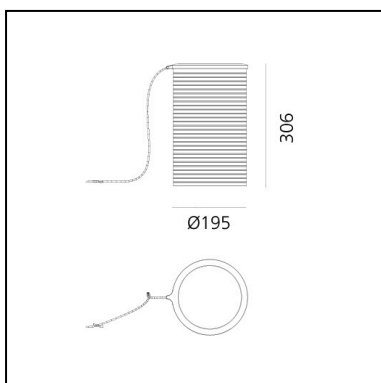

Zephyr Table - Black

Carlo Colombo

IP20  

LUMINAIRE

- Watt: **11W**
- Delivered lumen output: **400lm**
- CCT: **3000K**
- CRI: **90**

DESCRIPTION

Zephyr table is reduced to the essentials, composed of a transparent glass, hand-blown and ground on the wavy profiles, on which a ring of light rests. It delicately opens the light on the table surface and becomes perfect for creating a welcoming and relaxing atmosphere in any type of environment.

FEATURES

- Product Code: **1780030A**
- Colour: **Black**
- Installation: **Table**
- Series: **Design Collection**
- design by: **Carlo Colombo**

DIMENSIONS

- Height: **306 mm**
- Diameter: **195 mm**

Zephyr Table - Gray

Carlo Colombo

IP20  

LUMINAIRE

- Watt: **11W**
- Delivered lumen output: **400lm**
- CCT: **3000K**
- CRI: **90**

DESCRIPTION

Zephyr table is reduced to the essentials, composed of a transparent glass, hand-blown and ground on the wavy profiles, on which a ring of light rests. It delicately opens the light on the table surface and becomes perfect for creating a welcoming and relaxing atmosphere in any type of environment.

FEATURES

- Product Code: **1780010A**
- Colour: **Gray**
- Installation: **Table**
- Series: **Design Collection**
- design by: **Carlo Colombo**

DIMENSIONS

- Height: **306 mm**
- Diameter: **195 mm**