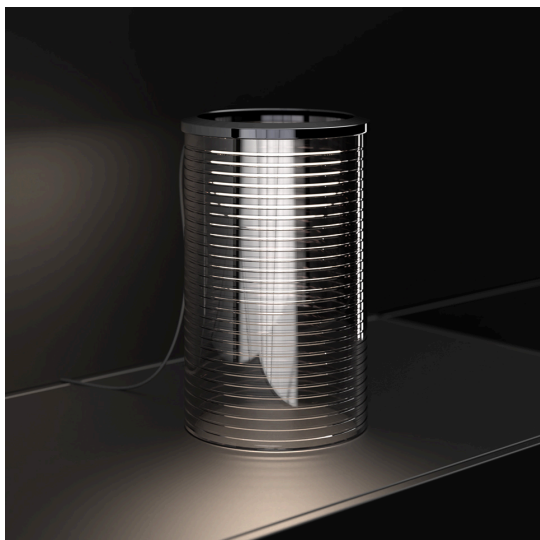

Zephyr Table - Black

Carlo Colombo

IP20  

LUMINAIRE

- Watt: **11W**
- Delivered lumen output: **400lm**
- CCT: **3000K**
- CRI: **90**

DESCRIPTION

Zephyr table is reduced to the essentials, composed of a transparent glass, hand-blown and ground on the wavy profiles, on which a ring of light rests. It delicately opens the light on the table surface and becomes perfect for creating a welcoming and relaxing atmosphere in any type of environment.

FEATURES

- Product Code: **1780030A**
- Colour: **Black**
- Installation: **Table**
- Series: **Design Collection**
- design by: **Carlo Colombo**

DIMENSIONS

- Height: **306 mm**
- Diameter: **195 mm**

Zephyr Table - Gray

Carlo Colombo

IP20  

LUMINAIRE

- Watt: **11W**
- Delivered lumen output: **400lm**
- CCT: **3000K**
- CRI: **90**

DESCRIPTION

Zephyr table is reduced to the essentials, composed of a transparent glass, hand-blown and ground on the wavy profiles, on which a ring of light rests. It delicately opens the light on the table surface and becomes perfect for creating a welcoming and relaxing atmosphere in any type of environment.

FEATURES

- Product Code: **1780010A**
- Colour: **Gray**
- Installation: **Table**
- Series: **Design Collection**
- design by: **Carlo Colombo**

DIMENSIONS

- Height: **306 mm**
- Diameter: **195 mm**