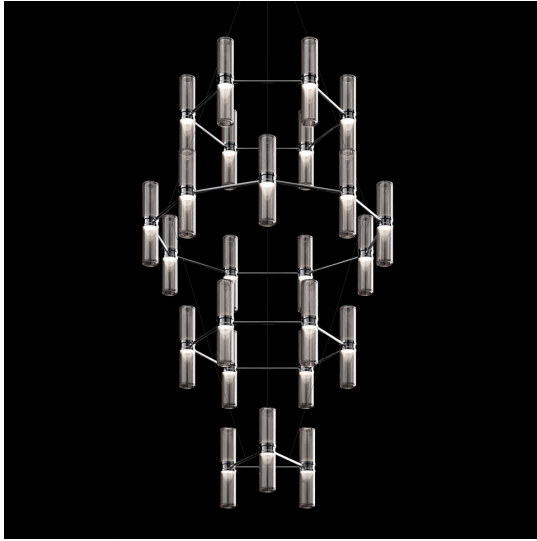

Zephyr Chandelier - Black

Carlo Colombo

IP20 Dimmerable: