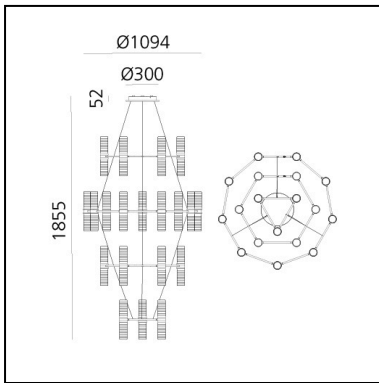

Zephyr Chandelier - Black

Carlo Colombo

IP20    Dimmerable: 

LUMINAIRE

- Watt: **170W**
- Delivered lumen output: **12735lm**
- CCT: **3000K**
- Efficiency: **52%**
- Efficacy: **74.91lm/W**
- CRI: **90**
- Dimmable Typology: **Push/DALI**

The modular element is a double cylindrical diffuser with a central body that encloses the light sources and, by means of two rings rotating on the same axis, defines the position of the neighbouring lighting bodies by positioning the connecting structural elements.

FEATURES

- Product Code: **1783030A**
- Colour: **Black**
- Installation: **Suspension**
- Series: **Design Collection**
- design by: **Carlo Colombo**

DIMENSIONS

- Height: **1885 mm**
- Diameter: **1094 mm**

FEATURES

- Product Code: **1783040A**
- Colour: **Bronze**
- Installation: **Suspension**
- Series: **Design Collection**
- design by: **Carlo Colombo**

DIMENSIONS

- Height: **1885 mm**
- Diameter: **1094 mm**