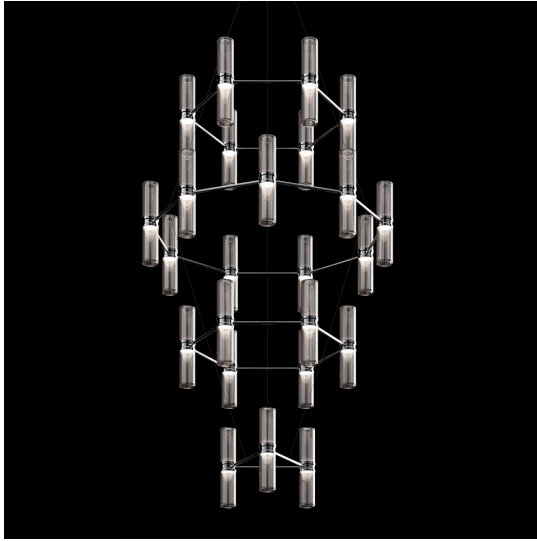

Zephyr Chandelier - Bronze

Carlo Colombo

IP20 Dimmerable: