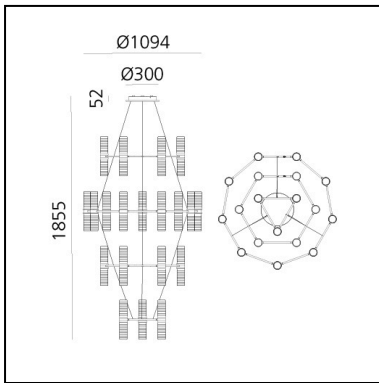

LUMINAIRE

- Watt: **170W**
- Delivered lumen output: **12735lm**
- CCT: **3000K**
- Efficiency: **52%**
- Efficacy: **74.91lm/W**
- CRI: **90**
- Dimmable Typology: **Push/DALI**

Notes

Code referring only to the body lamp, to be completed with the rose code according to the type of lighting management required.

DESCRIPTION

Zephyr is a minimalist, elegant chandelier with a modular frame that enables infinite custom layouts to be designed to fit the needs of each project.

The modular element is a double cylindrical diffuser with a central body that encloses the light sources and, by means of two rings rotating on the same axis, defines the position of the neighbouring lighting bodies by positioning the connecting structural elements.

The diffuser is transparent glass hand-blown in a mould with a wavy edge shape whose vertexes are then ground to create a horizontal texture that alternates transparent and opaline diffusing stripes. This workmanship elegantly enriches the diffuser but above all creates a glare-free diffusion of light along the cylindrical body.

It is a contemporary interpretation of the traditional chandelier: the craftsmanship of the glass is combined with a simple shape and an optical flair to reinterpret glass processing technologies, not just through decorative pieces, but also as functional tools for controlling and distributing light.

FEATURES

- Product Code: **1783040A**
- Colour: **Bronze**
- Installation: **Suspension**
- Series: **Design Collection**
- design by: **Carlo Colombo**

DIMENSIONS

- Height: **1885 mm**
- Diameter: **1094 mm**