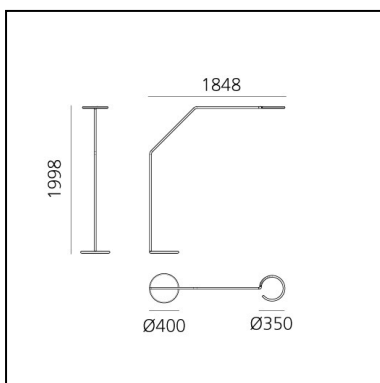

Vine Light - Floor - APP Compatible

BIG - Bjarke Ingels Group

LUMINAIRE

- Watt: **35W**
- Delivered lumen output: **2639lm**
- CCT: **3000K**
- Efficiency: **48%**
- Efficacy: **75.41lm/W**
- CRI: **90**

DESCRIPTION

Vine Light is a pure and balanced line that reaches great freedom of movement with only two joints, leaving users free to define their own light with a simple gesture.

An unbroken section, measuring only 16 mm for the small versions and 25 mm for the big ones (floor, wall), shapes the structure and houses all the opto-electronic and mechanical elements.

FEATURES

- Product Code: **1568030APP**
- Colour: **Black**
- Installation: **Floor**
- Series: **Design Collection**
- design by: **BIG - Bjarke Ingels Group**

DIMENSIONS

- Length: **1848 mm**
- Height: **1998 mm**
- Base Diameter: **400 mm**