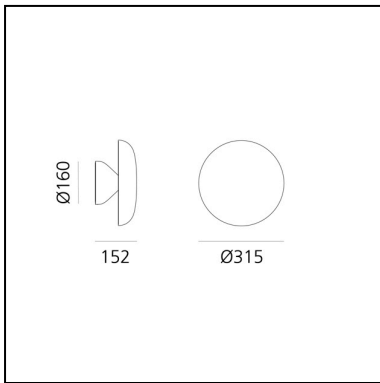

Knop Wall/Ceiling

BIG - Bjarke Ingels Group

IP65  

LUMINAIRE

- Watt: **11W**
- Delivered lumen output: **709lm**
- CCT: **3000K**
- Efficiency: **59%**
- Efficacy: **64.46lm/W**
- CRI: **90**

DESCRIPTION

Knop collection is iconic in the simplicity of its geometric shapes, perfectly functional and designed to interact with the surrounding natural environment.

The curvature of the head echoes the geometry of Gople, a detail that creates a dialogue with BIG's other indoor and outdoor proposals for Artemide.

A "family feeling" that is not formal standardisation but a sign that creates a compositional balance within diversification.

- Product Code: **T050310**
- Colour: **Silver**
- Installation: **Wall**
- Series: **Novelties, Architectural Outdoor**
- design by: **BIG - Bjarke Ingels Group**

DIMENSIONS

- Height: **152 mm**
- Diameter: **315 mm**
- Base Diameter: **160 mm**