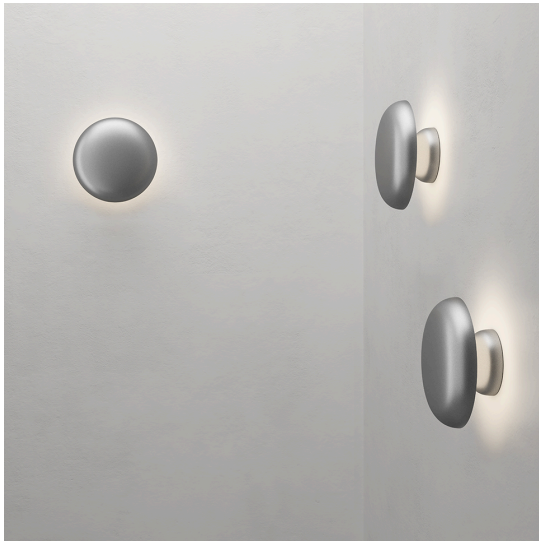

Knop Wall/Ceiling

BIG - Bjarke Ingels Group

IP65  

LUMINAIRE

- Watt: **11W**
- Delivered lumen output: **709lm**
- CCT: **3000K**
- Efficiency: **59%**
- Efficacy: **64.46lm/W**
- CRI: **90**

DESCRIPTION

Knop collection is iconic in the simplicity of its geometric shapes, perfectly functional and designed to interact with the surrounding natural environment.

The curvature of the head echoes the geometry of Gople, a detail that creates a dialogue with BIG's other indoor and outdoor proposals for Artemide.

A "family feeling" that is not formal standardisation but a sign that creates a compositional balance within diversification.

This geometry, combined with carefully selected finishes, is perfect for blending seamlessly into outdoor environments, reflecting nature and helping to keep the bollard head clean. The Knop collection consists of three elements of different heights and a wall version to cater to the various needs of outdoor spaces, marking paths or creating large illuminated areas where people can linger.

The geometry of the head screens light in compliance with regulations, avoiding glare, and the structure is minimal but very durable, perfect not only for private but also public outdoor spaces.

FEATURES