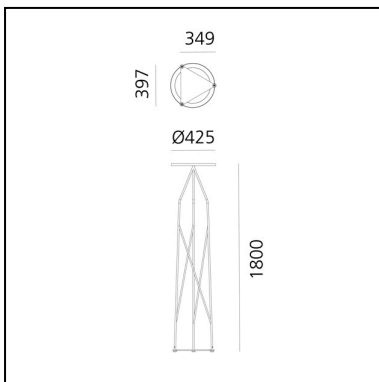

DESCRIPTION

* The product is not yet available.

IP65