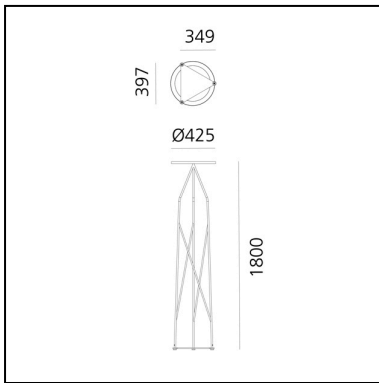

DESCRIPTION

* The product is not yet available.

IP65