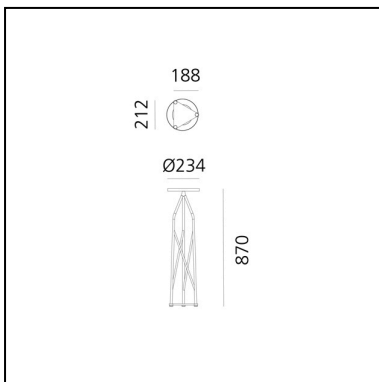

DIMENSIONS

- Height: **1800 mm**
- Diameter: **425 mm**

LUMINAIRE

- Watt: **19W**

Trilix Outdoor - Bollard - Black

Mario Cucinella

DESCRIPTION

* The product is not yet available.

IP65  

FEATURES

- Product Code: - - -
- Colour: **Black**
- Installation: **Bollard**
- Series: **Novelties, Architectural Outdoor**
- design by: **Mario Cucinella**

DIMENSIONS

- Height: **870 mm**
- Diameter: **234 mm**

- Product Code: - - -
- Colour: **Green**
- Installation: **Bollard**
- Series: **Novelties, Architectural Outdoor**
- design by: **Mario Cucinella**

DIMENSIONS

- Height: **870 mm**
- Diameter: **234 mm**

- Product Code: - - -
- Colour: **Green**
- Installation: **Floor**
- Series: **Novelties, Architectural Outdoor**
- design by: **Mario Cucinella**

DIMENSIONS

- Height: **1800 mm**
- Diameter: **425 mm**