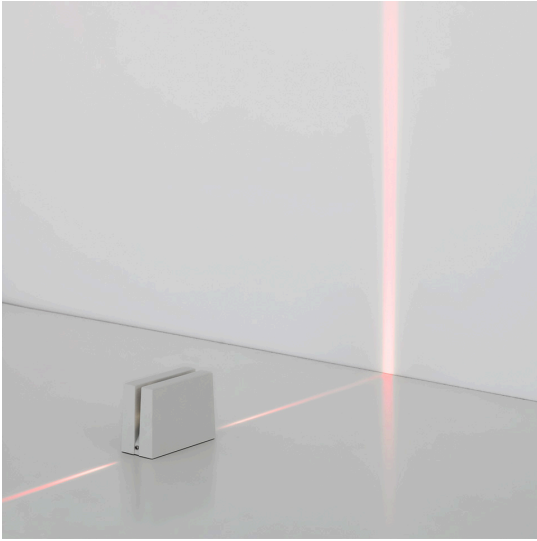

Antarktíós - RGB Light

Carlotta de Bevilacqua

DESCRIPTION

An innovative patented optic realizes a light blade that, from a single LED source, draws a 360 ° light profile. A perfect tool for architectural lighting that emphasizes with high efficiency the different opening profiles

IP65  

LUMINAIRE

- Watt: **3W**
- Delivered lumen output: **20lm**
- CRI: **80**

Notes

Driver supplied separately.

FEATURES

- Product Code: **T4521030**
- Colour: **Grey/white RAL 9002**
- Installation: **Ceiling, Wall, Floor**
- Series: **Architectural Outdoor**
- Environment: **Outdoor**
- design by: **Carlotta de Bevilacqua**

DIMENSIONS

- Length: **117 mm**
- Width: **52 mm**
- Height: **81 mm**
- Impact Resistance: **IK06**

Accessories

NO
IMAGE
AVAILABLE

Driver 25W - 100-277 Vac - 12Vdc - 148x40x32
(LxWxH) - IP67 DV1055

NO
IMAGE
AVAILABLE

DESCRIPTION

An innovative patented optic realizes a light blade that, from a single LED source, draws a 360 ° light profile. A perfect tool for architectural lighting that emphasizes with high efficiency the different opening profiles