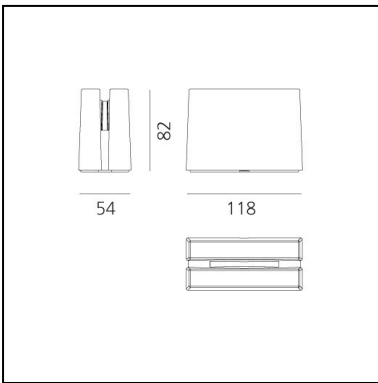

LUMINAIRE

- Watt: **3W**
- Delivered lumen output: **20lm**
- CCT: **3000K**
- CRI: **80**
- Dimmable Typology: **Push/DALI**

Notes

Driver 500/700mA supplied separately. Depending on the driver, the device can be dimmable or non-dimmable. N° device per driver: 1-5 DV3003, 1-4 NL19035, 1-9 DV1003, 1-12 DV1042

DESCRIPTION

An innovative patented optic realizes a light blade that, from a single LED source, draws a 360 ° light profile. A perfect tool for architectural lighting that emphasizes with high efficiency the different opening profiles

FEATURES

- Product Code: **T4520030**
- Colour: **Grey/white RAL 9002**
- Installation: **Ceiling, Wall, Floor**
- Series: **Architectural Outdoor**
- Environment: **Outdoor**
- design by: **Carlotta de Bevilacqua**

DIMENSIONS

- Length: **117 mm**
- Width: **52 mm**
- Height: **81 mm**
- Impact Resistance: **IK06**