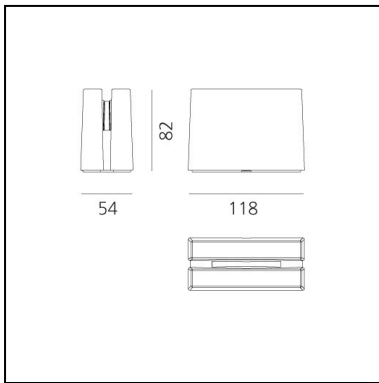

IP65  

LUMINAIRE

- Watt: **3W**
- Delivered lumen output: **20lm**
- CRI: **80**

Notes

Driver supplied separately.

FEATURES

- Product Code: **T4521030**
- Colour: **Grey/white RAL 9002**
- Installation: **Ceiling, Wall, Floor**
- Series: **Architectural Outdoor**
- Environment: **Outdoor**
- design by: **Carlotta de Bevilacqua**

DIMENSIONS

- Length: **117 mm**
- Width: **52 mm**
- Height: **81 mm**
- Impact Resistance: **IK06**

Accessories

NO
IMAGE
AVAILABLE

Driver 25W - 100-277 Vac - 12Vdc - 148x40x32
(LxWxH) - IP67 DV1055

NO
IMAGE
AVAILABLE

NO
IMAGE
AVAILABLE

Dimmer DMX - 12-24 Vdc 12-24 pwm - 88x54x25
(LxWxH) - IP20 DV1059

NO
IMAGE
AVAILABLE

Dimmer DALI - 12-24 Vdc 12-24 pwm - 88x54x25
(LxWxH) - IP20 DV1052

Antarktíkós - White Light

Carlotta de Bevilacqua

DIMENSIONS

- Length: **117 mm**
- Width: **52 mm**
- Height: **81 mm**
- Impact Resistance: **IK06**

Accessories

NO
IMAGE
AVAILABLE

Driver 25W CC 220-240Vac 200-900mA
DALI/PUSH 164x38x25 (LxWxH) DV1003

NO
IMAGE
AVAILABLE