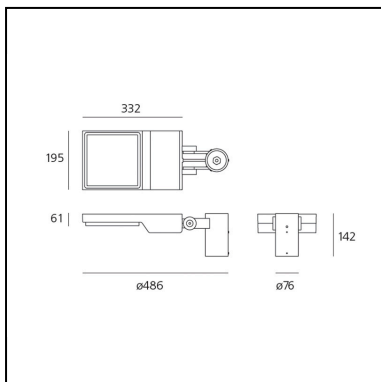

LUMINAIRE

- Watt: **41W**
- Voltage: **220V-240V**
- Delivered lumen output: **3110lm**
- CCT: **3000K**
- Efficiency: **72%**
- Efficacy: **75.87lm/W**
- CRI: **80**

DESCRIPTION

Light fixture with adjustable direct emission, with high-performance LED light sources. Pole installation. Available in two finishes: light grey painted and anthracite grey painted. Composed by lighting unit and pole support. Fixing is maintained by means of locking dowels. The pole, not supplied, must have a $\varnothing$ 60mm and h90mm shank for the correct fixing of the headpole. The pole height must be 4m from the ground to provide a correct surface lighting. At these conditions, the poles can be installed at a distance of 15m, suitable for lighting a 4m carriageway in compliance with S3 class for cycle tracks. Body in EN AB44100 aluminium, pole support in galvanized iron, silicone gaskets. Electronic ballast integrated in the body. The light fixture is protected from impulse overvoltage up to 4KV both in differential and common mode. Silicone-sealed silk-screened tempered glass. IP67 connector for electric connection to the mains, it can be housed in the pole compartment and is suitable for cables with a diameter of 5-13.5mm. LED circuits with PMMA lenses with road emission beam. White monochromatic LEDs available in 3 colour temperatures: Warm = 3000K Neutral = 4000K Cold = 6000K Screws in AISI 316 stainless steel. All parts in die-cast aluminium and galvanized iron are painted with 3-stage outdoor treatment: nanotechnologies, antioxidant primer, polyester paint. Technical features of light fixtures in compliance with EN60598-1 and part 2-5. IP Rating IP65. Insulation class II.

FEATURES

- Product Code: **T418200W10**
- Colour: **Grey antracite**
- Installation: **Floor**
- Material: **Aluminum, tempered glass, methacrylate, galvanized iron**
- Series: **Architectural Outdoor**
- design by: **Alessandro Pedretti**

DIMENSIONS

- Length: **485 mm**
- Width: **195 mm**
- Max Extension Height: **4000 mm**
- Impact Resistance: **IK10**

SOURCES INCLUDED

- Category: **Led**
- Number: **1**
- Watt: **41W**
- Color temperature (K): **3000K**
- CRI: **80**