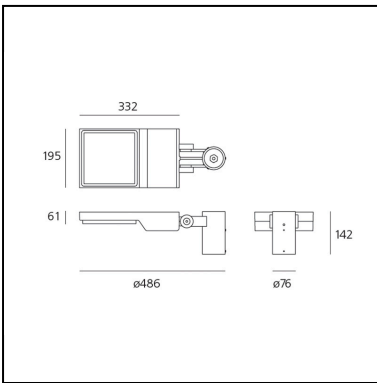

LUMINAIRE

- Watt: **41W**
- Voltage: **220V-240V**
- Delivered lumen output: **3110lm**
- CCT: **3000K**
- Efficiency: **72%**
- Efficacy: **75.87lm/W**
- CRI: **80**

DESCRIPTION

Light fixture with adjustable direct emission, with high-performance LED light sources. Pole installation. Available in two finishes: light grey painted and anthracite grey painted. Composed by lighting unit and pole support. Fixing is maintained by means of locking dowels. The pole, not supplied, must have a $\varnothing$ 60mm and h90mm shank for the correct fixing of the headpole. The pole height must be 4m from the ground to provide a correct surface lighting. At these conditions, the poles can be installed at a distance of 15m, suitable for lighting a 4m carriageway in compliance with S3 class for cycle tracks. Body in EN AB44100 aluminium, pole support in galvanized iron, silicone gaskets. Electronic ballast integrated in the body. The light fixture is protected from impulse overvoltage up to 4KV both in differential and common mode. Silicone-sealed silk-screened tempered glass. IP67 connector for electric connection to the mains, it can be housed in the pole compartment and is suitable for cables with a diameter of 5-13.5mm. LED circuits with PMMA lenses with road emission beam. White monochromatic LEDs available in 3 colour temperatures: Warm = 3000K Neutral = 4000K Cold = 6000K Screws in AISI 316 stainless steel. All parts in die-cast aluminium and galvanized iron are painted with 3-stage outdoor treatment: nanotechnologies, antioxidant primer, polyester paint. Technical features of light fixtures in compliance with EN60598-1 and part 2-5. IP Rating IP65. Insulation class II.

FEATURES

- Product Code: **T418200W00**
- Colour: **Grey/white**
- Installation: **Floor**
- Material: **Aluminum, tempered glass, methacrylate, galvanized iron**
- Series: **Architectural Outdoor**
- design by: **Alessandro Pedretti**

DIMENSIONS

- Length: **485 mm**
- Width: **195 mm**
- Max Extension Height: **4000 mm**
- Impact Resistance: **IK10**

SOURCES INCLUDED

- Category: **Led**
- Number: **1**
- Watt: **41W**
- Color temperature (K): **3000K**
- CRI: **80**