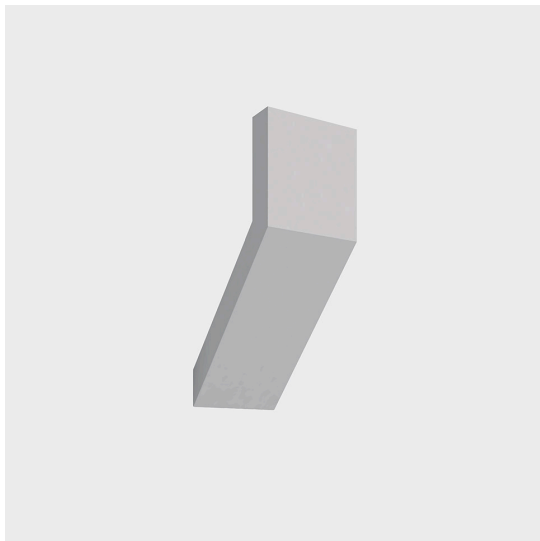

Chilone Wall Gray/white

Ernesto Gismondi

IP65