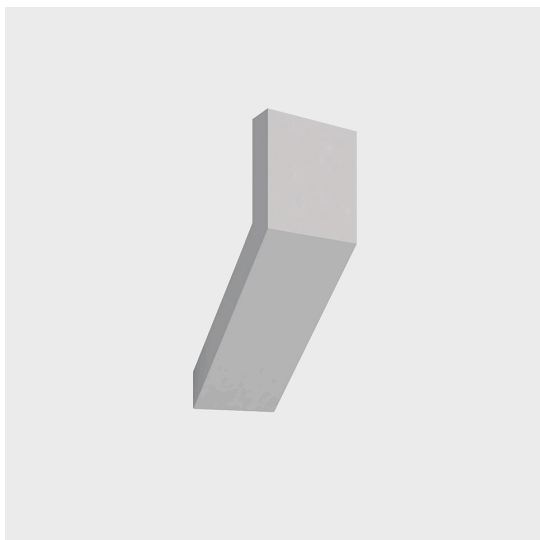

Chilone Wall Anthracite gray

Ernesto Gismondi

IP65   

LUMINAIRE

- Watt: **14W**
- Voltage: **220V-240V**
- Delivered lumen output: **865lm**
- CCT: **3000K**
- Efficiency: **66%**
- Efficacy: **61.81lm/W**
- CRI: **80**

Notes

LED included.

DESCRIPTION

Floor and wall matching outdoor luminaires. It is possible to install the device with the light pointed either downwards or upwards. Floor version is available in three heights and in Up model.

DIMENSIONS

- Length: **255 mm**
- Width: **167 mm**
- Height: **435 mm**

SOURCES INCLUDED

- Category: **Led**
- Number: **1**
- Watt: **16W**
- Color temperature (K): **3000K**
- Color Tolerance: **MacAdam 2SDCM**
- Service Life: **L70 (6K) 50000h**