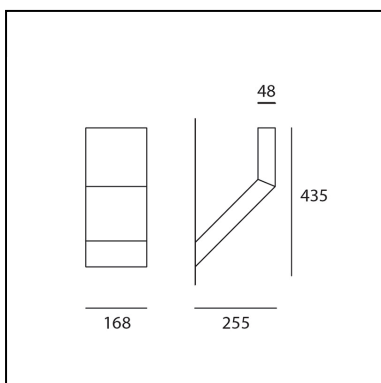

Chilone Wall Anthracite gray

Ernesto Gismondi

IP65   

LUMINAIRE

- Watt: **14W**
- Voltage: **220V-240V**
- Delivered lumen output: **865lm**
- CCT: **3000K**
- Efficiency: **66%**
- Efficacy: **61.81lm/W**
- CRI: **80**

DIMENSIONS

- Length: **255 mm**
- Width: **167 mm**
- Height: **435 mm**

SOURCES INCLUDED

- Category: **Led**
- Number: **1**
- Watt: **16W**
- Color temperature (K): **3000K**
- Color Tolerance: **MacAdam 2SDCM**
- Service Life: **L70 (6K) 50000h**