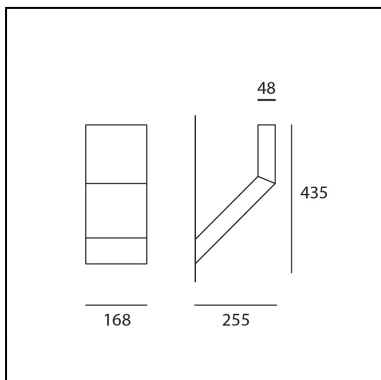

LUMINAIRE

- Watt: **14W**
- Voltage: **220V-240V**
- Delivered lumen output: **865lm**
- CCT: **3000K**
- Efficiency: **66%**
- Efficacy: **61.81lm/W**
- CRI: **80**

Notes

LED included.

DESCRIPTION

Floor and wall matching outdoor luminaires. It is possible to install the device with the light pointed either downwards or upwards. Floor version is available in three heights and in Up model.

FEATURES

- Product Code: **T082400**
- Colour: **Gray/white**
- Installation: **Wall**
- Material: **Aluminum, polycarbonate**
- Series: **Architectural Outdoor**
- Environment: **Outdoor**
- Area contract: **null**
- Emission: **Direct**
- design by: **Ernesto Gismondi**

DIMENSIONS

- Length: **255 mm**
- Width: **167 mm**
- Height: **435 mm**

SOURCES INCLUDED

- Category: **Led**
- Number: **1**
- Watt: **16W**
- Color temperature (K): **3000K**
- Color Tolerance: **MacAdam 2SDCM**
- Service Life: **L70 (6K) 50000h**