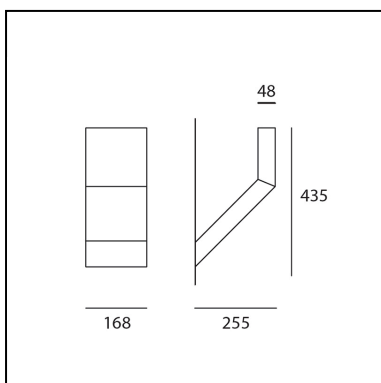

LUMINAIRE

- Watt: **14W**
- Voltage: **220V-240V**
- Delivered lumen output: **865lm**
- CCT: **3000K**
- Efficiency: **66%**
- Efficacy: **61.81lm/W**
- CRI: **80**

Notes

LED included.

DESCRIPTION

Floor and wall matching outdoor luminaires. It is possible to install the device with the light pointed either downwards or upwards. Floor version is available in three heights and in Up model.

FEATURES

- Product Code: **T082410**
- Colour: **Rust**
- Installation: **Wall**
- Material: **Aluminum, polycarbonate**
- Series: **Architectural Outdoor**
- Environment: **Outdoor**
- Area contract: **null**
- Emission: **Direct**
- design by: **Ernesto Gismondi**

DIMENSIONS

- Length: **255 mm**
- Width: **167 mm**
- Height: **435 mm**

SOURCES INCLUDED

- Category: **Led**
- Number: **1**
- Watt: **16W**
- Color temperature (K): **3000K**
- Color Tolerance: **MacAdam 2SDCM**
- Service Life: **L70 (6K) 50000h**