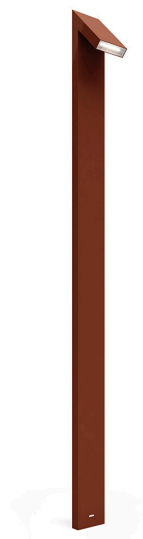

Chilone Pole 250 Rust

Ernesto Gismondi

IP65