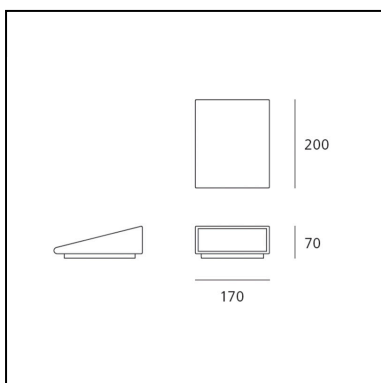

LUMINAIRE

- Watt: **15W**
- Voltage: **220V-240V**
- Delivered lumen output: **1022lm**
- CCT: **3000K**
- Efficiency: **64%**
- Efficacy: **68.11lm/W**
- CRI: **80**

DESCRIPTION

Lamp installable both on the ground to provide side lighting for drives or spacious areas in gardens, and on walls, to create a wall washer effect. It is possible to install the device with the light pointed either downwards or upwards.

Materials: die-cast painted aluminium lamp unit; satin finish diffuser made of satin finish methacrylate; die-cast aluminium wall attachment.

FEATURES

- Product Code: **T082720**
- Colour: **Anthracite gray**
- Installation: **Floor, Wall**
- Material: **Aluminum, metacrylate**
- Series: **Architectural Outdoor**
- Environment: **Outdoor**
- Area contract: **Outdoor, Residential**
- Emission: **Direct/indirect**
- design by: **Klaus Begasse**

DIMENSIONS

- Length: **200 mm**
- Width: **170 mm**
- Height: **70 mm**

SOURCES INCLUDED

- Category: **Led**
- Number: **1**
- Watt: **12W**
- Delivered lumen output: **1588lm**
- Color temperature (K): **3000K**
- CRI: **80**
- Color Tolerance: **MacAdam 3SDCM**
- Service Life: **L70(6K)=36000h**