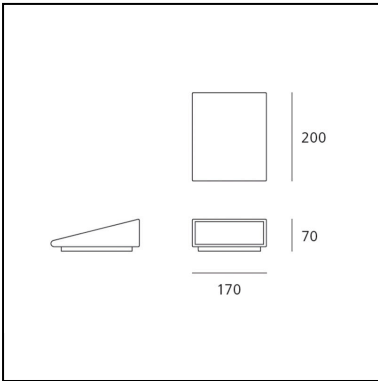

LUMINAIRE

- Watt: **15W**
- Voltage: **220V-240V**
- Delivered lumen output: **1022lm**
- CCT: **3000K**
- Efficiency: **64%**
- Efficacy: **68.11lm/W**
- CRI: **80**

DESCRIPTION

Lamp installable both on the ground to provide side lighting for drives or spacious areas in gardens, and on walls, to create a wall washer effect. It is possible to install the device with the light pointed either downwards or upwards.
Materials: die-cast painted aluminium lamp unit; satin finish diffuser made of satin finish methacrylate; die-cast aluminium wall attachment.

FEATURES

- Product Code: **T082700**
- Colour: **Gray/white**
- Installation: **Floor, Wall**
- Material: **Aluminum, metacrylate**
- Series: **Architectural Outdoor**
- Environment: **Outdoor**
- Area contract: **Outdoor, Residential**
- Emission: **Direct/indirect**
- design by: **Klaus Begasse**

DIMENSIONS

- Length: **200 mm**
- Width: **170 mm**
- Height: **70 mm**

SOURCES INCLUDED

- Category: **Led**
- Number: **1**
- Watt: **12W**
- Delivered lumen output: **1588lm**
- Color temperature (K): **3000K**
- CRI: **80**
- Color Tolerance: **MacAdam 3SDCM**
- Service Life: **L70(6K)=36000h**