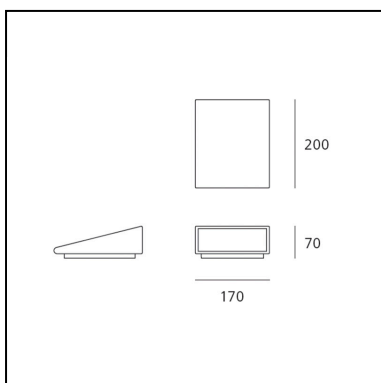

LUMINAIRE

- Watt: **15W**
- Voltage: **220V-240V**
- Delivered lumen output: **1022lm**
- CCT: **3000K**
- Efficiency: **64%**
- Efficacy: **68.11lm/W**
- CRI: **80**

DESCRIPTION

Lamp installable both on the ground to provide side lighting for drives or spacious areas in gardens, and on walls, to create a wall washer effect. It is possible to install the device with the light pointed either downwards or upwards.

Materials: die-cast painted aluminium lamp unit; satin finish diffuser made of satin finish methacrylate; die-cast aluminium wall attachment.

FEATURES

- Product Code: **T082710**
- Colour: **Rust**
- Installation: **Floor, Wall**
- Material: **Aluminum, metacrylate**
- Series: **Architectural Outdoor**
- Environment: **Outdoor**
- Area contract: **Outdoor, Residential**
- Emission: **Direct/indirect**
- design by: **Klaus Begasse**

DIMENSIONS

- Length: **200 mm**
- Width: **170 mm**
- Height: **70 mm**

SOURCES INCLUDED

- Category: **Led**
- Number: **1**
- Watt: **12W**
- Delivered lumen output: **1588lm**
- Color temperature (K): **3000K**
- CRI: **80**
- Color Tolerance: **MacAdam 3SDCM**
- Service Life: **L70(6K)=36000h**