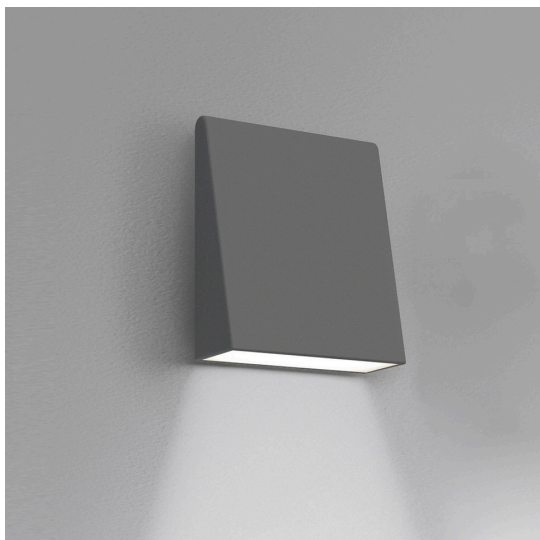

Cuneo Wall/Floor Anthracite gray

Klaus Begasse

IP65   

LUMINAIRE

- Watt: **15W**
- Voltage: **220V-240V**
- Delivered lumen output: **1022lm**
- CCT: **3000K**
- Efficiency: **64%**
- Efficacy: **68.11lm/W**
- CRI: **80**

DESCRIPTION

Lamp installable both on the ground to provide side lighting for drives or spacious areas in gardens, and on walls, to create a wall washer effect. It is possible to install the device with the light pointed either downwards or upwards.

Materials: die-cast painted aluminium lamp unit; satin finish diffuser made of satin finish methacrylate; die-cast aluminium wall attachment.

FEATURES

- Product Code: **T082720**
- Colour: **Anthracite gray**
- Installation: **Floor, Wall**
- Material: **Aluminum, metacrylate**
- Series: **Architectural Outdoor**
- Environment: **Outdoor**
- Area contract: **Outdoor, Residential**
- Emission: **Direct/indirect**
- design by: **Klaus Begasse**

DESCRIPTION

Lamp installable both on the ground to provide side lighting for drives or spacious areas in gardens, and on walls, to create a wall washer effect. It is possible to install the device with the light pointed either downwards or upwards.
Materials: die-cast painted aluminium lamp unit; satin finish diffuser made of satin finish methacrylate; die-cast aluminium wall attachment.