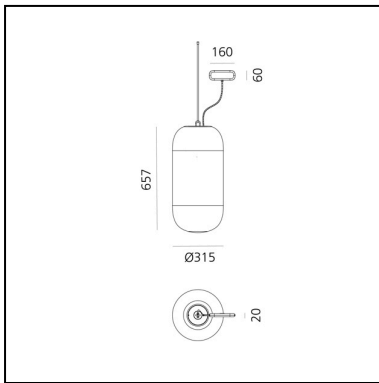

Gople Outdoor LED - Body Lamp

BIG - Bjarke Ingels Group

DESCRIPTION

* The product is not yet available.

LUMINAIRE

- Watt: **12W**
- CCT: **3000K**
- CRI: **80**

FEATURES

- Product Code: - - -
- Colour: **White**
- Installation: **Floor**
- Material: **Rotational moulded polyethylene diffuser (glossy finishing)**
- Series: **Architectural Outdoor**
- design by: **BIG - Bjarke Ingels Group**

DIMENSIONS

- Height: **657 mm**
- Diameter: **315 mm**

Gople Outdoor Mini LED - Body Lamp

BIG - Bjarke Ingels Group

LUMINAIRE

- Watt: **12W**
- CCT: **3000K**
- CRI: **80**

DESCRIPTION

* The product is not yet available.

DIMENSIONS

- Height: **433 mm**
- Diameter: **210 mm**