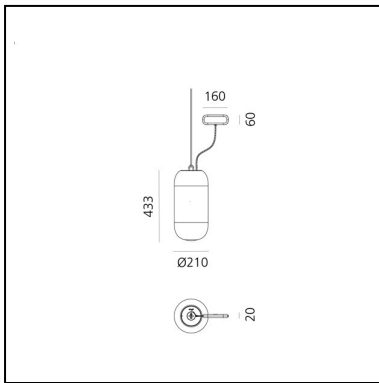

Gople Outdoor LED - Body Lamp

BIG - Bjarke Ingels Group

DESCRIPTION

* The product is not yet available.

LUMINAIRE

- Watt: **12W**
- CCT: **3000K**
- CRI: **80**

FEATURES

- Product Code: - - -
- Colour: **White**
- Installation: **Floor**
- Material: **Rotational moulded polyethylene diffuser (glossy finishing)**
- Series: **Architectural Outdoor**
- design by: **BIG - Bjarke Ingels Group**

DIMENSIONS

- Height: **657 mm**
- Diameter: **315 mm**

Gople Outdoor Mini LED - Body Lamp

BIG - Bjarke Ingels Group

LUMINAIRE

- Watt: **12W**
- CCT: **3000K**
- CRI: **80**

DESCRIPTION

* The product is not yet available.

DIMENSIONS

- Height: **433 mm**
- Diameter: **210 mm**