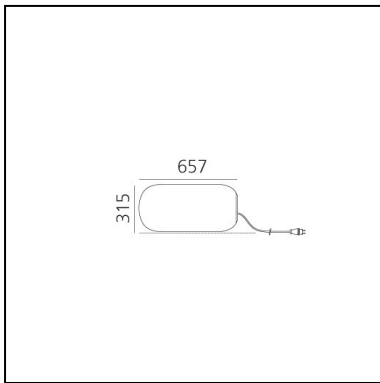

Gople Outdoor - Body Lamp

BIG - Bjarke Ingels Group

LUMINAIRE *

- Watt: **21W**
- Delivered lumen output: **2148lm**
- CCT: **3000K**
- Efficiency: **88%**
- Efficacy: **102.29lm/W**

* **CR180** data may vary depending on the source installed. Light measurements are provided in relative form and technical lighting calculations may be updated according to the effective source used.

FEATURES

- Product Code: **T040020**
- Colour: **White**
- Installation: **Suspension, Floor, Bollard**
- Material: **Rotational moulded polyethylene diffuser (glossy finishing)**
- Series: **Architectural Outdoor**
- Emission: **Diffused**
- design by: **BIG - Bjarke Ingels Group**

DIMENSIONS

- Length: **657 mm**
- Height: **315 mm**

SOURCES NOT INCLUDED

- Category: **LED RETROFIT**
- Number: **1**
- Watt: **21W**
- Socket: **E27**

Accessories

Gople Outdoor - Rope T040120

Gople Outdoor - Bollard - 88mm T040220