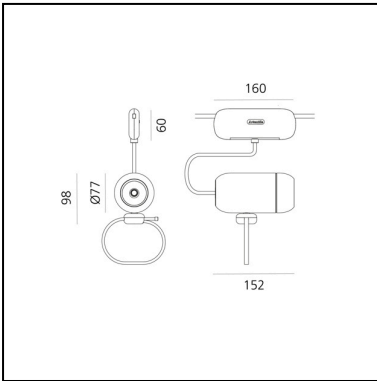

Gople Spot IP 65

BIG - Bjarke Ingels Group

IP65 

LUMINAIRE

– Watt: **12W**

DESCRIPTION

* The product is not yet available.

FEATURES

- Product Code: - - -
- Colour: **Silver**
- Installation: **Wall**
- Series: **Architectural Outdoor**
- design by: **BIG - Bjarke Ingels Group**

DIMENSIONS

- Length: **152 mm**
- Height: **98 mm**
- Diameter: **77 mm**