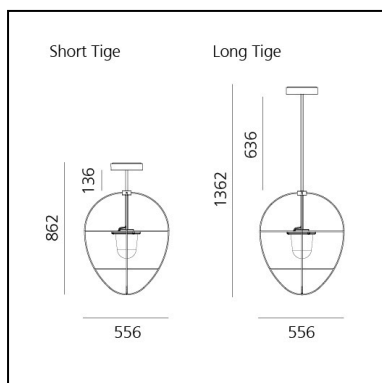

Nottola

Alexander Bellman

IP65 

LUMINAIRE

- Watt: **20W**
- Delivered lumen output: **2034lm**
- CCT: **3000K**
- Efficiency: **88%**
- Efficacy: **101.69lm/W**
- CRI: **90**

Notes

The product comes with two interchangeable tige, allowing for two different installation lengths.

DESCRIPTION

Nottola is an outdoor suspension lamp, thin and elegant, that offers diffused lighting and projects a subtle play of shadows into the environment. A metal structure encloses the diffusing lighting body and through a few simple touches, defines a volume “without substance”.

FEATURES

- Product Code: **T070010**
- Colour: **Brass**
- Installation: **Suspension**
- Series: **Architectural Outdoor**
- design by: **Alexander Bellman**

DIMENSIONS

- Length: **556 mm**
- Width: **556 mm**
- Height: **862 mm**