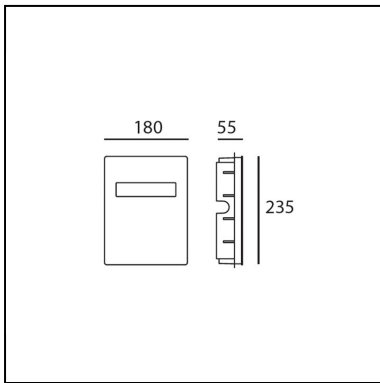

LUMINAIRE

- Watt: **8W**
- Voltage: **220V-240 V**
- Delivered lumen output: **316lm**
- CCT: **3000K**
- Efficiency: **43%**
- Efficacy: **39.54lm/W**
- CRI: **80**

DESCRIPTION

Painted aluminium unit, polycarbonate diffuser satin finish impact-resistant, UV protection, aluminum specular reflector.

FEATURES

- Product Code: **T083510**
- Colour: **Rust**
- Installation: **Recessed**
- Material: **Polycarbonate, painted aluminium**
- Series: **Architectural Outdoor**
- Environment: **Outdoor**
- Emission: **Direct**
- design by: **Ernesto Gismondi**

DIMENSIONS

- Length: **180 mm**
- Height: **235 mm**
- Depth: **55 mm**
- Cutout shape: **Rectangular**
- Impact Resistance: **IK06**
- Glow Wire Test: **650°**

SOURCES INCLUDED

- Category: **Led**
- Number: **1**
- Watt: **8W**
- Color temperature (K): **3000K**
- CRI: **80**