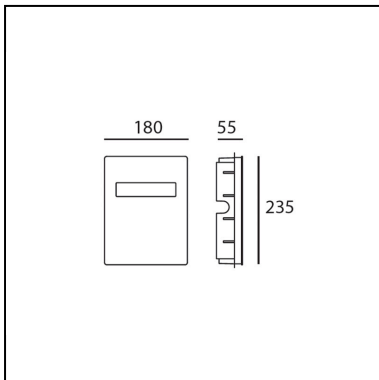

LUMINAIRE

- Watt: **8W**
- Voltage: **220V-240 V**
- Delivered lumen output: **316lm**
- CCT: **3000K**
- Efficiency: **43%**
- Efficacy: **39.54lm/W**
- CRI: **80**

DESCRIPTION

Painted aluminium unit, polycarbonate diffuser satin finish impact-resistant, UV protection, aluminum specular reflector.

FEATURES

- Product Code: **T083520**
- Colour: **Anthracite gray**
- Installation: **Recessed**
- Material: **Polycarbonate, painted aluminium**
- Series: **Architectural Outdoor**
- Environment: **Outdoor**
- Emission: **Direct**
- design by: **Ernesto Gismondi**

DIMENSIONS

- Length: **180 mm**
- Height: **235 mm**
- Depth: **55 mm**
- Cutout shape: **Rectangular**
- Impact Resistance: **IK06**
- Glow Wire Test: **650°**

SOURCES INCLUDED

- Category: **Led**
- Number: **1**
- Watt: **8W**
- Color temperature (K): **3000K**
- CRI: **80**