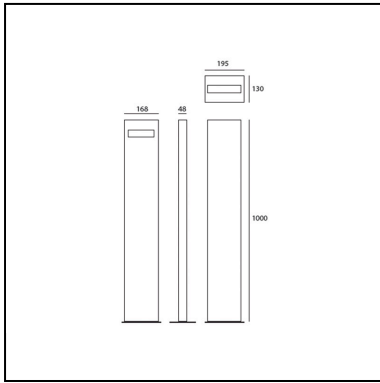

Nuda 100 Monolateral Gray/white

Ernesto Gismondi

IP65

LUMINAIRE

- Watt: **14W**
- Voltage: **220V-240 V**
- Delivered lumen output: **563lm**
- CCT: **3000K**
- Efficiency: **43%**
- Efficacy: **40.22lm/W**
- CRI: **80**

Notes

Floor fixing with ground mounting plate.

DESCRIPTION

Painted aluminium unit; satin finish methacrylate diffuser.

FEATURES

- Product Code: **T083800**
- Colour: **Gray/white**
- Installation: **Floor**
- Material: **Methacrylate, painted aluminium**
- Series: **Architectural Outdoor**
- Environment: **Outdoor**
- Emission: **Direct**
- design by: **Ernesto Gismondi**

DIMENSIONS

- Length: **168 mm**
- Width: **48 mm**
- Height: **1000 mm**
- Impact Resistance: **IK06**
- Glow Wire Test: **650°**

SOURCES INCLUDED

- Category: **Led**
- Number: **1**
- Watt: **17W**
- Delivered lumen output: **515lm**
- Color temperature (K): **3000K**
- CRI: **80**