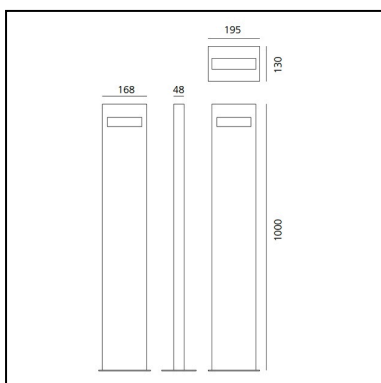

LUMINAIRE

- Watt: **14W**
- Voltage: **220V-240 V**
- Delivered lumen output: **596lm**
- CCT: **3000K**
- Efficiency: **46%**
- Efficacy: **42.57lm/W**
- CRI: **80**

Notes

Floor fixing with ground mounting plate.

DESCRIPTION

Painted aluminium unit; satin finish methacrylate diffuser.

FEATURES

- Product Code: **T083910**
- Colour: **Rust**
- Installation: **Floor**
- Material: **Methacrylate, painted aluminium**
- Series: **Architectural Outdoor**
- Environment: **Outdoor**
- Emission: **Direct**
- design by: **Ernesto Gismondi**

DIMENSIONS

- Length: **168 mm**
- Width: **48 mm**
- Height: **1000 mm**
- Impact Resistance: **IK06**
- Glow Wire Test: **650°**

SOURCES INCLUDED

- Category: **Led**
- Number: **1**
- Watt: **17W**
- Delivered lumen output: **515lm**
- Color temperature (K): **3000K**
- CRI: **80**