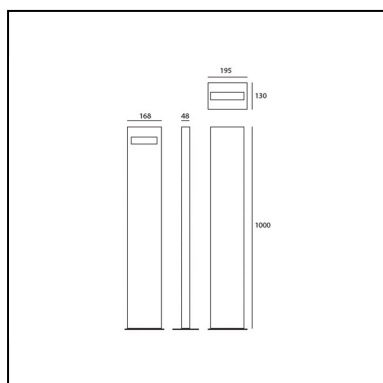

Nuda 100 Monolateral Anthracite gray

Ernesto Gismondi

DESCRIPTION

Painted aluminium unit; satin finish methacrylate diffuser.

IP65

LUMINAIRE

- Watt: **14W**
- Voltage: **220V-240 V**
- Delivered lumen output: **563lm**
- CCT: **3000K**
- Efficiency: **43%**
- Efficacy: **40.22lm/W**
- CRI: **80**

Notes

Floor fixing with ground mounting plate.

FEATURES

- Product Code: **T083820**
- Colour: **Anthracite gray**
- Installation: **Floor**
- Material: **Methacrylate, painted aluminium**
- Series: **Architectural Outdoor**
- Environment: **Outdoor**
- Emission: **Direct**
- design by: **Ernesto Gismondi**

DIMENSIONS

- Length: **168 mm**
- Width: **48 mm**
- Height: **1000 mm**
- Impact Resistance: **IK06**
- Glow Wire Test: **650°**

SOURCES INCLUDED

- Category: **Led**
- Number: **1**
- Watt: **17W**
- Delivered lumen output: **515lm**
- Color temperature (K): **3000K**
- CRI: **80**