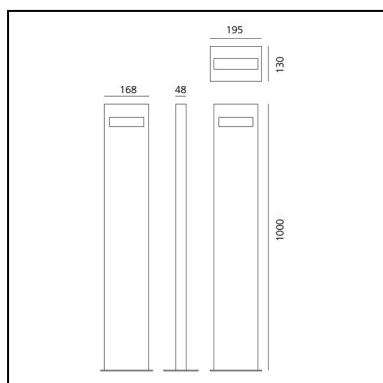

Nuda 100 Bilateral Anthracite gray

Ernesto Gismondi

IP65

LUMINAIRE

- Watt: **14W**
- Voltage: **220V-240 V**
- Delivered lumen output: **596lm**
- CCT: **3000K**
- Efficiency: **46%**
- Efficacy: **42.57lm/W**
- CRI: **80**

Notes

Floor fixing with ground mounting plate.

DESCRIPTION

Painted aluminium unit; satin finish methacrylate diffuser.

FEATURES

- Product Code: **T083920**
- Colour: **Gray/white**
- Installation: **Floor**
- Material: **Methacrylate, painted aluminium**
- Series: **Architectural Outdoor**
- Environment: **Outdoor**
- Emission: **Direct**
- design by: **Ernesto Gismondi**

DIMENSIONS

- Length: **168 mm**
- Width: **48 mm**
- Height: **1000 mm**
- Impact Resistance: **IK06**
- Glow Wire Test: **650°**

SOURCES INCLUDED

- Category: **Led**
- Number: **1**
- Watt: **17W**
- Delivered lumen output: **515lm**
- Color temperature (K): **3000K**
- CRI: **80**