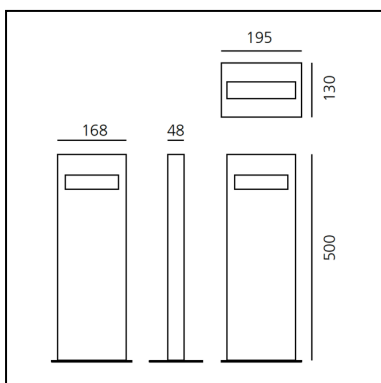

LUMINAIRE

- Watt: **8W**
- Voltage: **220V-240 V**
- Delivered lumen output: **335lm**
- CCT: **3000K**
- Efficiency: **46%**
- Efficacy: **41.85lm/W**
- CRI: **80**

Notes

Floor fixing with ground mounting plate.

DESCRIPTION

Painted aluminium unit; satin finish methacrylate diffuser.

FEATURES

- Product Code: **T083720**
- Colour: **Anthracite gray**
- Installation: **Floor**
- Material: **Methacrylate, painted aluminium**
- Series: **Architectural Outdoor**
- Environment: **Outdoor**
- Emission: **Direct**
- design by: **Ernesto Gismondi**

DIMENSIONS

- Length: **168 mm**
- Width: **48 mm**
- Height: **500 mm**
- Impact Resistance: **IK06**
- Glow Wire Test: **650°**

SOURCES INCLUDED

- Category: **Led**
- Number: **1**
- Watt: **8W**
- Color temperature (K): **3000K**
- CRI: **80**