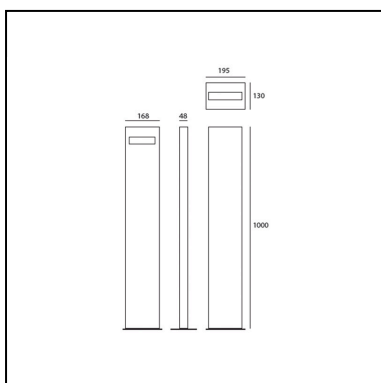

LUMINAIRE

- Watt: **14W**
- Voltage: **220V-240 V**
- Delivered lumen output: **563lm**
- CCT: **3000K**
- Efficiency: **43%**
- Efficacy: **40.22lm/W**
- CRI: **80**

Notes

Floor fixing with ground mounting plate.

DESCRIPTION

Painted aluminium unit; satin finish methacrylate diffuser.

FEATURES

- Product Code: **T083810**
- Colour: **Rust**
- Installation: **Floor**
- Material: **Methacrylate, painted aluminium**
- Series: **Architectural Outdoor**
- Environment: **Outdoor**
- Emission: **Direct**
- design by: **Ernesto Gismondi**

DIMENSIONS

- Length: **168 mm**
- Width: **48 mm**
- Height: **1000 mm**
- Impact Resistance: **IK06**
- Glow Wire Test: **650°**

SOURCES INCLUDED

- Category: **Led**
- Number: **1**
- Watt: **17W**
- Delivered lumen output: **515lm**
- Color temperature (K): **3000K**
- CRI: **80**