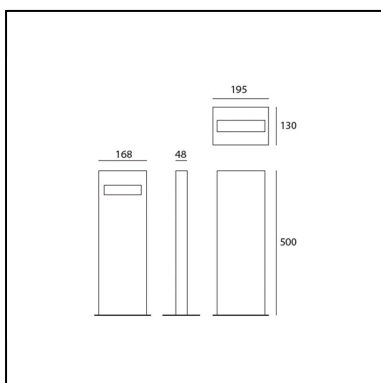

LUMINAIRE

- Watt: **8W**
- Voltage: **220V-240 V**
- Delivered lumen output: **316lm**
- CCT: **3000K**
- Efficiency: **43%**
- Efficacy: **39.54lm/W**
- CRI: **80**

Notes

Floor fixing with ground mounting plate.

DESCRIPTION

Painted aluminium unit; satin finish methacrylate diffuser.

FEATURES

- Product Code: **T083620**
- Colour: **Anthracite gray**
- Installation: **Floor**
- Material: **Methacrylate, painted aluminium**
- Series: **Architectural Outdoor**
- Environment: **Outdoor**
- Emission: **Direct**
- design by: **Ernesto Gismondi**

DIMENSIONS

- Length: **168 mm**
- Width: **48 mm**
- Height: **500 mm**
- Impact Resistance: **IK06**
- Glow Wire Test: **650°**

SOURCES INCLUDED

- Category: **Led**
- Number: **1**
- Watt: **8W**
- Color temperature (K): **3000K**
- CRI: **80**