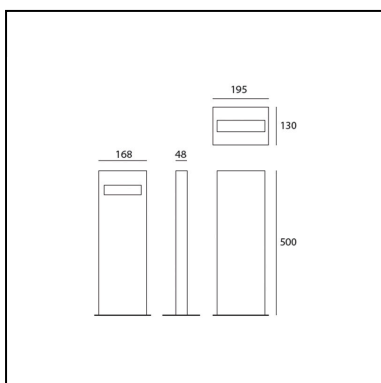

LUMINAIRE

- Watt: **8W**
- Voltage: **220V-240 V**
- Delivered lumen output: **316lm**
- CCT: **3000K**
- Efficiency: **43%**
- Efficacy: **39.54lm/W**
- CRI: **80**

Notes

Floor fixing with ground mounting plate.

DESCRIPTION

Painted aluminium unit; satin finish methacrylate diffuser.

FEATURES

- Product Code: **T083610**
- Colour: **Rust**
- Installation: **Floor**
- Material: **Methacrylate, painted aluminium**
- Series: **Architectural Outdoor**
- Environment: **Outdoor**
- Emission: **Direct**
- design by: **Ernesto Gismondi**

DIMENSIONS

- Length: **168 mm**
- Width: **48 mm**
- Height: **500 mm**
- Impact Resistance: **IK06**
- Glow Wire Test: **650°**

SOURCES INCLUDED

- Category: **Led**
- Number: **1**
- Watt: **8W**
- Color temperature (K): **3000K**
- CRI: **80**