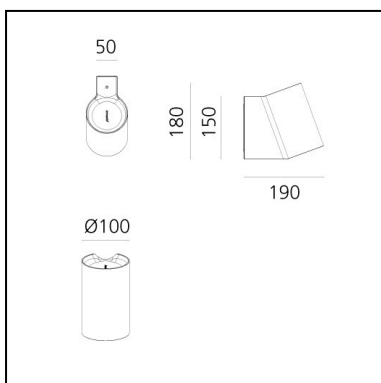

Oblique - picchetto di fissaggio al terreno
T086500

NO
IMAGE
AVAILABLE

Oblique - palo T086400

DESCRIPTION

This outdoor collection expresses a combination between a sprouting plant and a guiding light. The oblique light head pushes up and stretches the vertical stem just like a bean sprout. The design conveys 2 dimensions that make the piece nearly disappear in some angles and provide solid support in others. The outer shell, of varying heights, wraps around the lighting head to hold it in place. The slightly downward angle projects the LED light via the high-performance reflector and prevents glare while defining a quiet light zone. The floor and wall-mounted versions are part of the collection and provide a comprehensive solution to all needs of outdoor space, both private and public. The vertical part comes in different heights to adjust to projects and provide a solid structure.

FEATURES

- Product Code: **T086000**
- Colour: **Anthracite grey**
- Installation: **Wall**
- Material: **Aluminum**
- Series: **Architectural Outdoor**
- design by: **Arik Levy**

DIMENSIONS

- Height: **180 mm**
- Diameter: **100 mm**
- Max Extension Height: **180 mm**
- Weight: **kg 2**

SOURCES INCLUDED

- Category: **Led**
- Number: **1**
- Watt: **20W**
- Color temperature (K): **3000K**

Oblique Wall - White

Arik Levy

IP65 

LUMINAIRE

- Watt: **23W**
- Delivered lumen output: **1263lm**
- CCT: **3000K**
- Efficiency: **46%**
- Efficacy: **54.91lm/W**
- CRI: **90**

FEATURES

- Product Code: **T086020**
- Colour: **White**
- Installation: **Wall**
- Material: **Aluminum**
- Series: **Architectural Outdoor**
- design by: **Arik Levy**

DIMENSIONS

- Height: **180 mm**
- Diameter: **100 mm**
- Weight: **kg 2**