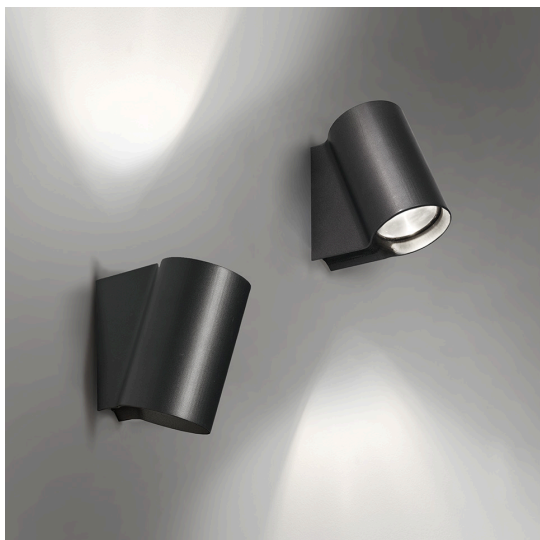

Oblique Wall - Anthracite gray

Arik Levy

IP65