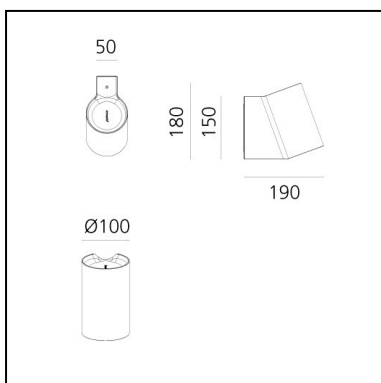

Oblique Wall - Anthracite gray

Arik Levy

IP65 

LUMINAIRE

- Watt: **23W**
- Delivered lumen output: **1263lm**
- CCT: **3000K**
- Efficiency: **46%**
- Efficacy: **54.91lm/W**
- CRI: **90**

Accessories

NO
IMAGE
AVAILABLE

Oblique - picchetto di fissaggio al terreno
T086500

NO
IMAGE
AVAILABLE

Oblique - palo T086400

DESCRIPTION

This outdoor collection expresses a combination between a sprouting plant and a guiding light. The oblique light head pushes up and stretches the vertical stem just like a bean sprout. The design conveys 2 dimensions that make the piece nearly disappear in some angles and provide solid support in others. The outer shell, of varying heights, wraps around the lighting head to hold it in place. The slightly downward angle projects the LED light via the high-performance reflector and prevents glare while defining a quiet light zone. The floor and wall-mounted versions are part of the collection and provide a comprehensive solution to all needs of outdoor space, both private and public. The vertical part comes in different heights to adjust to projects and provide a solid structure.

FEATURES

- Product Code: **T086000**
- Colour: **Anthracite grey**
- Installation: **Wall**
- Material: **Aluminum**
- Series: **Architectural Outdoor**
- design by: **Arik Levy**

DIMENSIONS

- Height: **180 mm**
- Diameter: **100 mm**
- Max Extension Height: **180 mm**
- Weight: **kg 2**

FEATURES

- Product Code: **T086020**
- Colour: **White**
- Installation: **Wall**
- Material: **Aluminum**
- Series: **Architectural Outdoor**
- design by: **Arik Levy**

DIMENSIONS

- Height: **180 mm**
- Diameter: **100 mm**
- Weight: **kg 2**