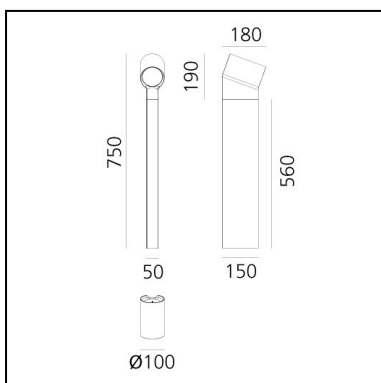

LUMINAIRE

- Watt: **23W**
- Delivered lumen output: **1263lm**
- CCT: **3000K**
- Efficiency: **46%**
- Efficacy: **54.91lm/W**
- CRI: **90**

DESCRIPTION

This outdoor collection expresses a combination between a sprouting plant and a guiding light. The oblique light head pushes up and stretches the vertical stem just like a bean sprout. The design conveys 2 dimensions that make the piece nearly disappear in some angles and provide solid support in others. The outer shell, of varying heights, wraps around the lighting head to hold it in place. The slightly downward angle projects the LED light via the high-performance reflector and prevents glare while defining a quiet light zone. The floor and wall-mounted versions are part of the collection and provide a comprehensive solution to all needs of outdoor space, both private and public. The vertical part comes in different heights to adjust to projects and provide a solid structure.

FEATURES

- Product Code: **T086300**
- Colour: **Anthracite grey**
- Installation: **Bollard**
- Material: **Aluminum**
- Series: **Architectural Outdoor**
- design by: **Arik Levy**

DIMENSIONS

- Height: **750 mm**
- Diameter: **100 mm**
- Weight: **kg 4**

SOURCES INCLUDED

- Category: **Led**
- Number: **1**
- Watt: **15W**
- Delivered lumen output: **750lm**
- Color temperature (K): **3000K**
- CRI: **80**