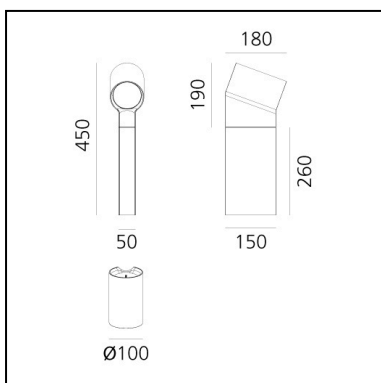

Oblique Bollard 45

Arik Levy

IP65 

LUMINAIRE

- Watt: **17W**
- Delivered lumen output: **1088lm**
- CCT: **3000K**
- Efficiency: **46%**
- Efficacy: **64.00lm/W**
- CRI: **90**

DESCRIPTION

This outdoor collection expresses a combination between a sprouting plant and a guiding light. The oblique light head pushes up and stretches the vertical stem just like a bean sprout. The design conveys 2 dimensions that make the piece nearly disappear in some angles and provide solid support in others. The outer shell, of varying heights, wraps around the lighting head to hold it in place. The slightly downward angle projects the LED light via the high-performance reflector and prevents glare while defining a quiet light zone. The floor and wall-mounted versions are part of the collection and provide a comprehensive solution to all needs of outdoor space, both private and public. The vertical part comes in different heights to adjust to projects and provide a solid structure.

FEATURES

- Product Code: **T086200**
- Colour: **Anthracite grey**
- Installation: **Bollard**
- Material: **Aluminum**
- Series: **Architectural Outdoor**
- design by: **Arik Levy**

DIMENSIONS

- Height: **450 mm**
- Diameter: **100 mm**
- Weight: **kg 3**

FEATURES

- Product Code: **T086300**
- Colour: **Anthracite grey**
- Installation: **Bollard**
- Material: **Aluminum**
- Series: **Architectural Outdoor**
- design by: **Arik Levy**

DIMENSIONS

- Height: **750 mm**
- Diameter: **100 mm**
- Weight: **kg 4**