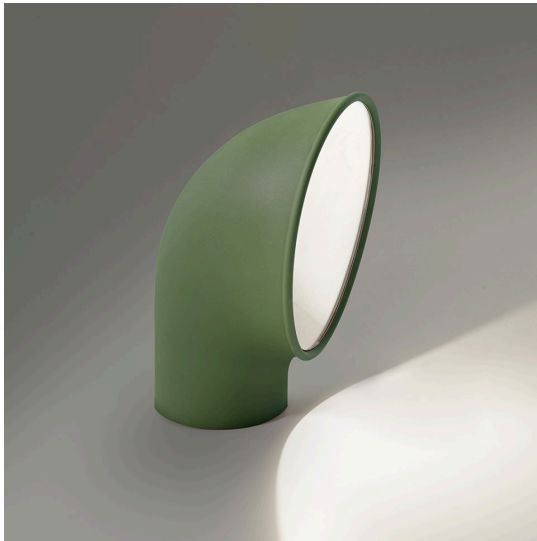

Piroscafo Green

Ernesto Gismondi

IP65 

LUMINAIRE

- Watt: **14W**
- Delivered lumen output: **1143lm**
- CCT: **3000K**
- Efficiency: **77%**
- Efficacy: **81.64lm/W**
- CRI: **90**

DESCRIPTION

Lighting appliance for ground fixing with radial bidirectional light emission, using monochrome LED light sources. The appliance is made up of a body and a fixing base of EN-AB 47100 die-cast aluminium finished with a 3-stage outdoor treatment: nanotechnologies, anti-oxidizing primer, polyester painting. Equipped with a furukawa reflector Shiny shock-resistant anti-UV polycarbonate screen AISI 316 fixing screws and silicon seals. Sealing degree IP65. Class I Provided with cable and IP67 connector for connection to the mains. Supports cables with 7 to 12 mm diameters. Technical specifications comply with the EN60598-1 norm. CE registration

- Length: **198 mm**
- Width: **170 mm**
- Height: **275 mm**
- Diameter: **190 mm**

SOURCES INCLUDED

- Category: **Led**
- Number: **1**
- Watt: **14W**
- Color temperature (K): **3000K**

Piroscafo Grey

Ernesto Gismondi

IP65 

LUMINAIRE

- Watt: **14W**
- Delivered lumen output: **1143lm**
- CCT: **3000K**
- Efficiency: **77%**
- Efficacy: **81.64lm/W**
- CRI: **90**

DESCRIPTION

Lighting appliance for ground fixing with radial bidirectional light emission, using monochrome LED light sources. The appliance is made up of a body and a fixing base of EN-AB 47100 die-cast aluminium finished with a 3-stage outdoor treatment: nanotechnologies, anti-oxidizing primer, polyester painting. Equipped with a furukawa reflector Shiny shock-resistant anti-UV polycarbonate screen AISI 316 fixing screws and silicon seals. Sealing degree IP65. Class I Provided with cable and IP67 connector for connection to the mains. Supports cables with 7 to 12 mm diameters. Technical specifications comply with the EN60598-1 norm. CE registration