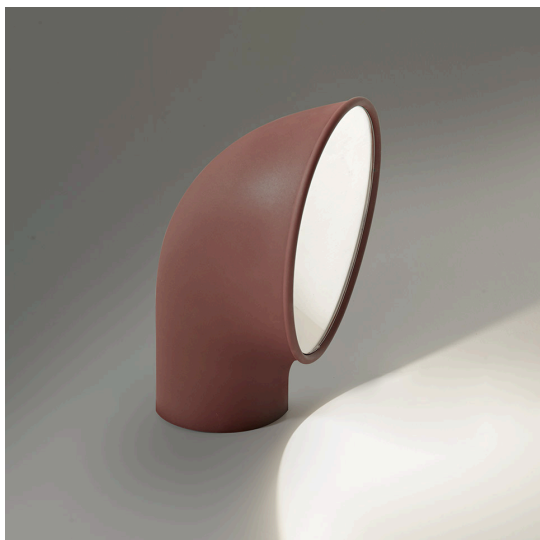

Piroscafo Rust

Ernesto Gismondi

IP65