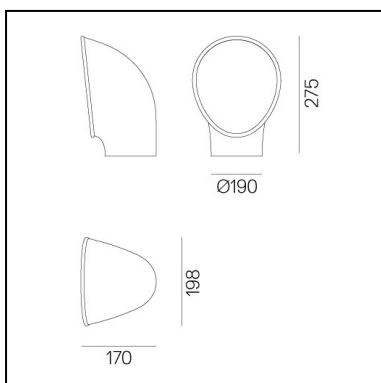

LUMINAIRE

- Watt: **14W**
- Delivered lumen output: **1143lm**
- CCT: **3000K**
- Efficiency: **77%**
- Efficacy: **81.64lm/W**
- CRI: **90**

DESCRIPTION

Lighting appliance for ground fixing with radial bidirectional light emission, using monochrome LED light sources. The appliance is made up of a body and a fixing base of EN-AB 47100 die-cast aluminium finished with a 3-stage outdoor treatment: nanotechnologies, anti-oxidizing primer, polyester painting. Equipped with a furukawa reflector Shiny shock-resistant anti-UV polycarbonate screen AISI 316 fixing screws and silicon seals. Sealing degree IP65. Class I Provided with cable and IP67 connector for connection to the mains. Supports cables with 7 to 12 mm diameters. Technical specifications comply with the EN60598-1 norm. CE registration

FEATURES

- Product Code: **T081900**
- Colour: **Grey**
- Installation: **Floor**
- Material: **Aluminum, tempered glass**
- Series: **Architectural Outdoor**
- design by: **Ernesto Gismondi**

DIMENSIONS

- Length: **198 mm**
- Width: **170 mm**
- Height: **275 mm**
- Diameter: **190 mm**

SOURCES INCLUDED

- Category: **Led**
- Number: **1**
- Watt: **14W**
- Color temperature (K): **3000K**