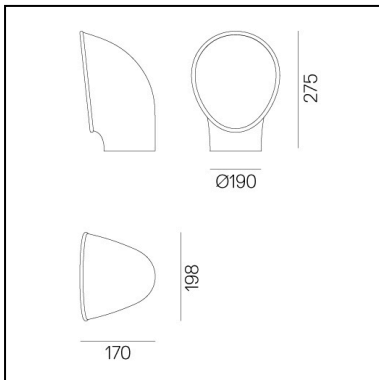

Piroscafo Green

Ernesto Gismondi

IP65 

LUMINAIRE

- Watt: **14W**
- Delivered lumen output: **1143lm**
- CCT: **3000K**
- Efficiency: **77%**
- Efficacy: **81.64lm/W**
- CRI: **90**

DESCRIPTION

Lighting appliance for ground fixing with radial bidirectional light emission, using monochrome LED light sources. The appliance is made up of a body and a fixing base of EN-AB 47100 die-cast aluminium finished with a 3-stage outdoor treatment: nanotechnologies, anti-oxidizing primer, polyester painting. Equipped with a furukawa reflector Shiny shock-resistant anti-UV polycarbonate screen AISI 316 fixing screws and silicon seals. Sealing degree IP65. Class I Provided with cable and IP67 connector for connection to the mains. Supports cables with 7 to 12 mm diameters. Technical specifications comply with the EN60598-1 norm. CE registration

- Length: **198 mm**
- Width: **170 mm**
- Height: **275 mm**
- Diameter: **190 mm**

SOURCES INCLUDED

- Category: **Led**
- Number: **1**
- Watt: **14W**
- Color temperature (K): **3000K**

Piroscafo Grey

- Length: **198 mm**
- Width: **170 mm**
- Height: **275 mm**
- Diameter: **190 mm**

SOURCES INCLUDED

- Category: **Led**
- Number: **1**
- Watt: **14W**
- Color temperature (K): **3000K**

Piroscafo Rust

- Length: **198 mm**
- Width: **170 mm**
- Height: **275 mm**
- Diameter: **190 mm**

SOURCES INCLUDED

- Category: **Led**
- Number: **1**
- Watt: **14W**
- Color temperature (K): **3000K**