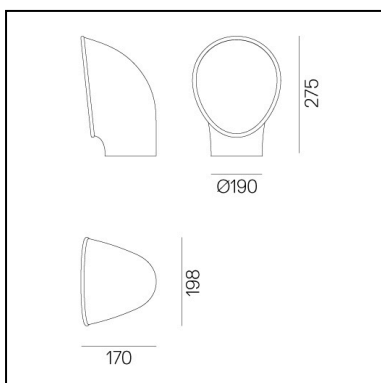

LUMINAIRE

- Watt: **14W**
- Delivered lumen output: **1143lm**
- CCT: **3000K**
- Efficiency: **77%**
- Efficacy: **81.64lm/W**
- CRI: **90**

DESCRIPTION

Lighting appliance for ground fixing with radial bidirectional light emission, using monochrome LED light sources. The appliance is made up of a body and a fixing base of EN-AB 47100 die-cast aluminium finished with a 3-stage outdoor treatment: nanotechnologies, anti-oxidizing primer, polyester painting. Equipped with a furukawa reflector Shiny shock-resistant anti-UV polycarbonate screen AISI 316 fixing screws and silicon seals. Sealing degree IP65. Class I Provided with cable and IP67 connector for connection to the mains. Supports cables with 7 to 12 mm diameters. Technical specifications comply with the EN60598-1 norm. CE registration

FEATURES

- Product Code: **T081910**
- Colour: **Rust**
- Installation: **Floor**
- Material: **Aluminum, tempered glass**
- Series: **Architectural Outdoor**
- design by: **Ernesto Gismondi**

DIMENSIONS

- Length: **198 mm**
- Width: **170 mm**
- Height: **275 mm**
- Diameter: **190 mm**

SOURCES INCLUDED

- Category: **Led**
- Number: **1**
- Watt: **14W**
- Color temperature (K): **3000K**