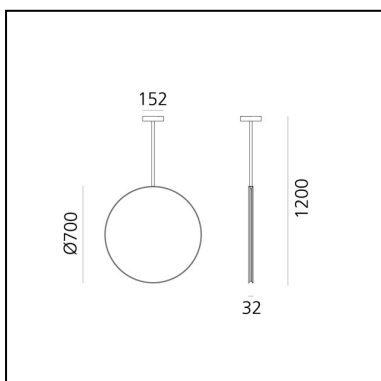

Se|eS - Suspension

Carolina Gismondi de
Bevilacqua

IP65 

LUMINAIRE

– Watt: **30W**

DESCRIPTION

Se|eS wants to become a spatial palindrome which hides itself in illuminating and reflecting its surroundings.

Se|eS is a disk mirrored on both sides which, with a continuous light set back on the side, illuminates the environment without invading it.

Se|eS is a perfect solution for indoor and outdoor space, it reflects the architecture creating new perspective and interacts with the dynamism of the surrounding nature.

Se|eS can be oriented on the vertical axis, creating multiple sets. The two heights from the ground and the suspended version allow to capture different points of view and reflections to change the perception of the space creating scenographic landscape.

FEATURES

- Product Code: **T070310**
- Colour: **Black**
- Installation: **Suspension**
- Material: **Mirror stainless steel reflective surface, painted steel stem**
- Series: **Architectural Outdoor**
- design by: **Carolina Gismondi de Bevilacqua**

DIMENSIONS

- Height: **1200 mm**
- Diameter: **700 mm**
- Base Diameter: **152 mm**