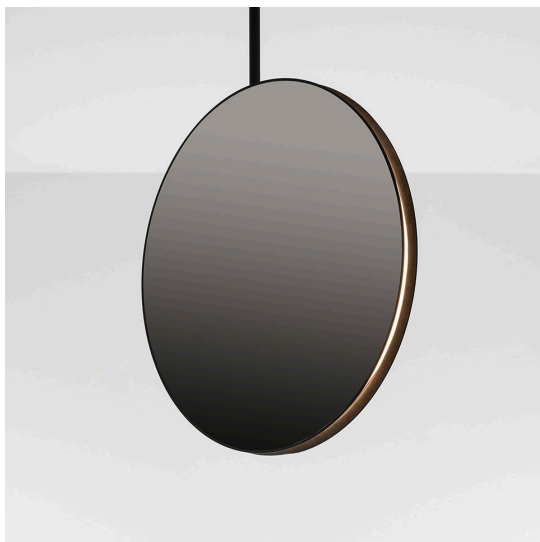

Se|eS - Suspension

Carolina Gismondi de
Bevilacqua

IP65 

LUMINAIRE

– Watt: **30W**

DESCRIPTION

Se|eS wants to become a spatial palindrome which hides itself in illuminating and reflecting its surroundings.

Se|eS is a disk mirrored on both sides which, with a continuous light set back on the side, illuminates the environment without invading it.

Se|eS is a perfect solution for indoor and outdoor space, it reflects the architecture creating new perspective and interacts with the dynamism of the surrounding nature.

Se|eS can be oriented on the vertical axis, creating multiple sets. The two heights from the ground and the suspended version allow to capture different points of view and reflections to change the perception of the space creating scenographic landscape.

FEATURES

- Product Code: **T070310**
- Colour: **Black**
- Installation: **Suspension**
- Material: **Mirror stainless steel reflective surface, painted steel stem**
- Series: **Architectural Outdoor**
- design by: **Carolina Gismondi de Bevilacqua**

DIMENSIONS

- Height: **1200 mm**
- Diameter: **700 mm**
- Base Diameter: **152 mm**