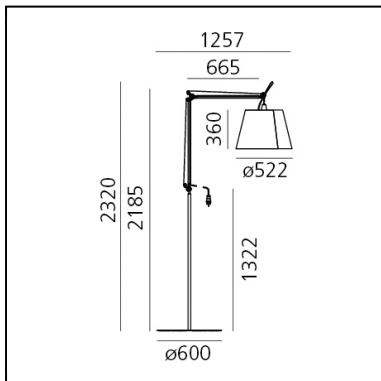

Tolomeo Paralume Outdoor Floor - Body Lamp

Michele De Lucchi
Giancarlo Fassina

IP44 

LUMINAIRE

- Watt: **20W**
- Delivered lumen output: **858-1673lm**
- CCT: **3000K**
- Efficiency: **74%**
- Efficacy: **83.63lm/W**
- CRI: **90**

Notes

Complete lamp consists of body lamp + accessories

DESCRIPTION

“The Tolomeo family is expanded to include a new outdoor product. The light source is enclosed in a diffusing cap fitted inside a transparent IP65 plastic unit that recalls old lampposts, in use when light was produced from oil. The structural elements of Tolomeo were strengthened and consolidated to resist to the increased stress. The family is also enriched with a shade to adapt the lamp for use on terraces or in domestic outdoor locations.” Michele De Lucchi
Once again Tolomeo is a testimonial of the uniqueness of Artemide: its design competence, technology, and care for man and the planet are simply conveyed through a product that, after 30 years, can still illuminate the future with the same impact. The iconic lamp comes in the floor, suspension, and hook version, with materials and finishes ideal for outdoor use. The family is now a more comprehensive system, capable to address indoor and outdoor, public and private needs. Tolomeo Mega Outdoor is produced in the larger size (diffuser diameter: 50 cm) to adjust to the perceptive proportions of broader and open spaces. However, Tolomeo Mega Outdoor is designed for use without a diffuser, with the exposed opal glass diffusing unit covering the source and ensuring IP 44 protection: in this version it looks like a traditional lamppost.

DIMENSIONS

- Diameter: **520 mm**
- Base Diameter: **600 mm**
- Max Extension Height: **23 mm**

SOURCES INCLUDED

- Category: **Led**
- Number: **1**
- Color temperature (K): **3000K**

Accessories

TOLOMEO OUTDOOR DIFF. 520 SPUN WHITE
T077330