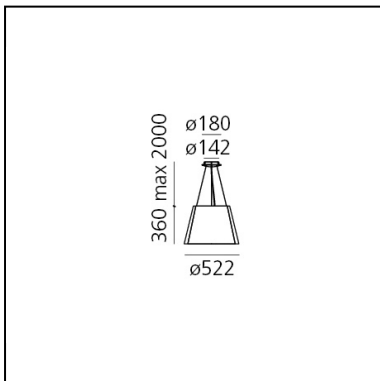

LUMINAIRE

- Watt: **20W**
- Delivered lumen output: **858-1673lm**
- CCT: **3000K**
- Efficiency: **74%**
- Efficacy: **83.63lm/W**
- CRI: **90**

Notes

Complete lamp consists of body lamp + accessories

DESCRIPTION

“The Tolomeo family is expanded to include a new outdoor product. The light source is enclosed in a diffusing cap fitted inside a transparent IP65 plastic unit that recalls old lampposts, in use when light was produced from oil. The structural elements of Tolomeo were strengthened and consolidated to resist to the increased stress. The family is also enriched with a shade to adapt the lamp for use on terraces or in domestic outdoor locations.” Michele De Lucchi Once again Tolomeo is a testimonial of the uniqueness of Artemide: its design competence, technology, and care for man and the planet are simply conveyed through a product that, after 30 years, can still illuminate the future with the same impact. The iconic lamp comes in the floor, suspension, and hook version, with materials and finishes ideal for outdoor use. The family is now a more comprehensive system, capable to address indoor and outdoor, public and private needs. Tolomeo Mega Outdoor is produced in the larger size (diffuser diameter: 50 cm) to adjust to the perceptive proportions of broader and open spaces. However, Tolomeo Mega Outdoor is designed for use without a diffuser, with the exposed opal glass diffusing unit covering the source and ensuring IP 44 protection: in this version it looks like a traditional lamppost.

FEATURES

- Product Code: **T076050**
- Colour: **Aluminium**
- Installation: **Suspension**
- Material: **Aluminum, steel**
- Series: **Architectural Outdoor**
- Environment: **Outdoor**
- Emission: **Direct**
- design by: **Michele De Lucchi, Giancarlo Fassina**

DIMENSIONS

- Diameter: **520 mm**
- Max Height from ceiling: **2000 mm**

SOURCES INCLUDED

- Category: **Led**
- Number: **1**
- Color temperature (K): **3000K**