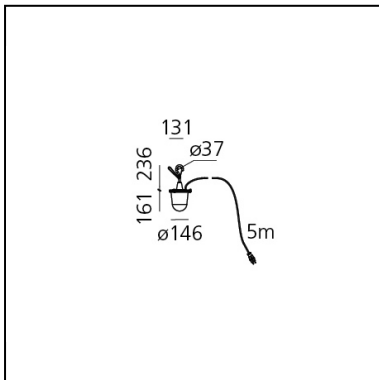

Tolomeo Lampione Outdoor Hook

Michele De Lucchi
Giancarlo Fassina

IP44 

LUMINAIRE

- Watt: **20W**
- Delivered lumen output: **2034lm**
- CCT: **3000K**
- Efficiency: **91%**
- Efficacy: **101.69lm/W**
- CRI: **90**

DIMENSIONS

- Height: **198 mm**
- Diameter: **146 mm**

SOURCES INCLUDED

- Category: **Led**
- Number: **1**
- Color temperature (K): **3000K**

Tolomeo Lampione Outdoor Suspension

Michele De Lucchi
Giancarlo Fassina

DIMENSIONS

- Height: **160 mm**
- Diameter: **146 mm**
- Base Diameter: **142 mm**
- Max Height from ceiling: **2000 mm**

SOURCES INCLUDED

- Category: **Led**
- Number: **1**
- Color temperature (K): **3000K**