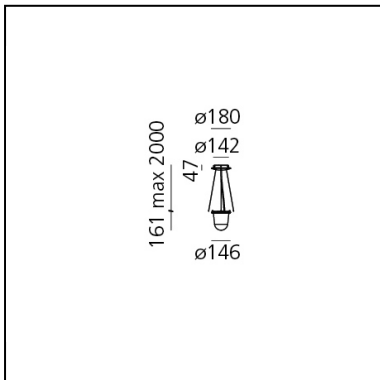

DIMENSIONS

- Height: **198 mm**
- Diameter: **146 mm**

SOURCES INCLUDED

- Category: **Led**
- Number: **1**
- Color temperature (K): **3000K**

Tolomeo Lampione Outdoor Suspension

Michele De Lucchi
Giancarlo Fassina

IP65 

LUMINAIRE

- Watt: **20W**
- Delivered lumen output: **2034lm**
- CCT: **3000K**
- Efficiency: **91%**
- Efficacy: **101.69lm/W**
- CRI: **90**

DESCRIPTION

“The Tolomeo family is expanded to include a new outdoor product. The light source is enclosed in a diffusing cap fitted inside a transparent IP65 plastic unit that recalls old lampposts, in use when light was produced from oil. The structural elements of Tolomeo were strengthened and consolidated to resist to the increased stress. The family is also enriched with a shade to adapt the lamp for use on terraces or in domestic outdoor locations.” Michele De Lucchi
Once again Tolomeo is a testimonial of the uniqueness of Artemide: its design competence, technology, and care for man and the planet are simply conveyed through a product that, after 30 years, can still illuminate the future with the same impact. The iconic lamp comes in the floor, suspension, and hook version, with materials and finishes ideal for outdoor use. The family is now a more comprehensive system, capable to address indoor and outdoor, public and private needs. Tolomeo Mega Outdoor is produced in the larger size (diffuser diameter: 50 cm) to adjust to the perceptive proportions of broader and open spaces. However, Tolomeo Mega Outdoor is designed for use without a diffuser, with the exposed opal glass diffusing unit covering the source and ensuring IP 44 protection: in this version it looks like a traditional lamppost.

DIMENSIONS

- Height: **160 mm**
- Diameter: **146 mm**
- Base Diameter: **142 mm**
- Max Height from ceiling: **2000 mm**

SOURCES INCLUDED

- Category: **Led**
- Number: **1**
- Color temperature (K): **3000K**