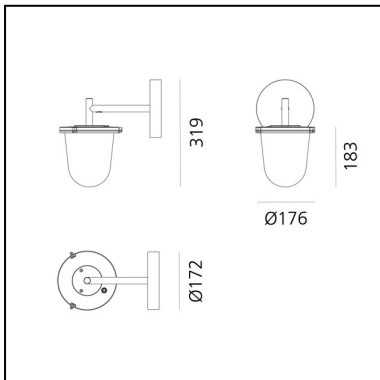

## LUMINAIRE

- Watt: **20W**
- Delivered lumen output: **2034lm**
- CCT: **3000K**
- Efficiency: **91%**
- Efficacy: **101.69lm/W**
- CRI: **90**

## FEATURES

- Product Code: - - -
- Colour: **Aluminium**
- Installation: **Wall**
- Material: **Aluminum, steel**
- Series: **Architectural Outdoor**
- Environment: **Outdoor**
- Emission: **Direct**
- design by: **Michele De Lucchi, Giancarlo Fassina**

## DIMENSIONS

- Height: **319 mm**
- Diameter: **176 mm**
- Base Diameter: **172 mm**