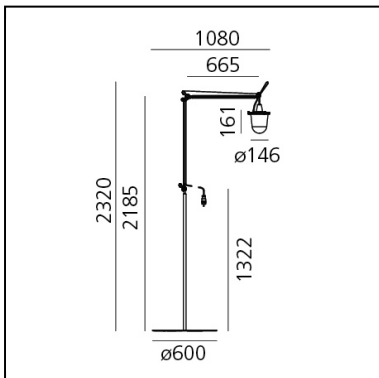

Tolomeo Lampione Outdoor Floor - Body Lamp

Michele De Lucchi
Giancarlo Fassina

IP44 

LUMINAIRE

- Watt: **20W**
- Delivered lumen output: **2034lm**
- CCT: **3000K**
- Efficiency: **91%**
- Efficacy: **101.69lm/W**
- CRI: **90**

Notes

Complete lamp consists of body lamp + accessories

DESCRIPTION

“The Tolomeo family is expanded to include a new outdoor product. The light source is enclosed in a diffusing cap fitted inside a transparent IP65 plastic unit that recalls old lampposts, in use when light was produced from oil. The structural elements of Tolomeo were strengthened and consolidated to resist to the increased stress. The family is also enriched with a shade to adapt the lamp for use on terraces or in domestic outdoor locations.” Michele De Lucchi
Once again Tolomeo is a testimonial of the uniqueness of Artemide: its design competence, technology, and care for man and the planet are simply conveyed through a product that, after 30 years, can still illuminate the future with the same impact. The iconic lamp comes in the floor, suspension, and hook version, with materials and finishes ideal for outdoor use. The family is now a more comprehensive system, capable to address indoor and outdoor, public and private needs. Tolomeo Mega Outdoor is produced in the larger size (diffuser diameter: 50 cm) to adjust to the perceptive proportions of broader and open spaces. However, Tolomeo Mega Outdoor is designed for use without a diffuser, with the exposed opal glass diffusing unit covering the source and ensuring IP 44 protection: in this version it looks like a traditional lamppost.

DIMENSIONS

- Width: **1080 mm**
- Height: **218 mm**
- Base Diameter: **600 mm**
- Max Extension Height: **23 mm**

SOURCES INCLUDED

- Category: **Led**
- Number: **1**
- Color temperature (K): **3000K**

Accessories