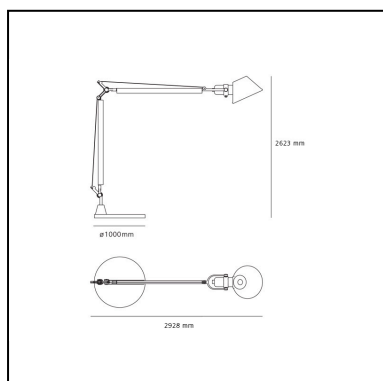

DESCRIPTION

Icon of Italian design and the result of the brainchild of designers Michele De Lucchi and Giancarlo Fassina, the Tolomeo lamp was launched on the market in 1987. It embodies the perfect balance between functionality and aesthetics.

The iconic Tolomeo table lamp has been reproduced in a scale of 4:1 and its finishes and technological solutions have been adapted for use outdoors (IP65). Available with base or fixed support (pivot) made in batch-dyed cement.

IP65