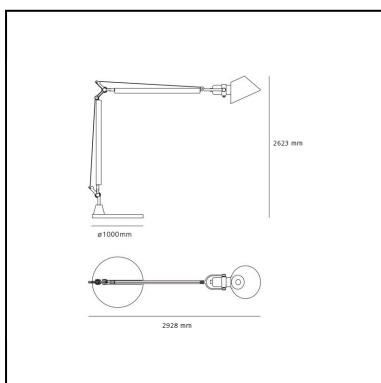

Tolomeo XXL with base - LED

Michele De Lucchi
Giancarlo Fassina

IP65   

LUMINAIRE

- Watt: **55W**
- Voltage: **220V-240V**
- Delivered lumen output: **5052lm**
- CCT: **3000K**
- Efficiency: **74%**
- Efficacy: **91.85lm/W**
- CRI: **80**

The iconic Tolomeo table lamp has been reproduced in a scale of 4:1 and its finishes and technological solutions have been adapted for use outdoors (IP65). Available with base or fixed support (pivot) made in batch-dyed cement.

DIMENSIONS

- Length: **2920 mm**
- Height: **2620 mm**
- Base Diameter: **1000 mm**

SOURCES INCLUDED

- Category: **Led**
- Number: **1**
- Watt: **55W**
- Color temperature (K): **3000K**

Tolomeo XXL with fixed support - LED

DIMENSIONS

- Length: **2920 mm**
- Height: **2620 mm**

SOURCES INCLUDED

- Category: **Led**
- Number: **1**
- Watt: **55W**
- Color temperature (K): **3000K**