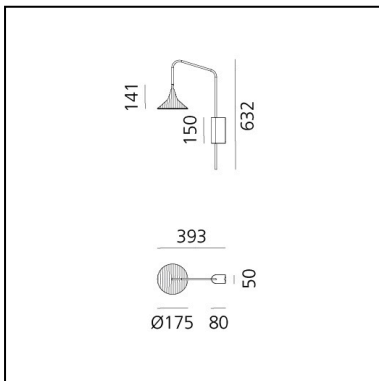

Unterlinden Outdoor - Wall - 3000K - Aluminium

Herzog & de Meuron

IP65   

LUMINAIRE

- Watt: **15W**
- Voltage: **220-240V**
- Delivered lumen output: **1325lm**
- CCT: **3000K**
- Efficiency: **73%**
- Efficacy: **88.33lm/W**
- CRI: **90**

DESCRIPTION

The characteristic aluminum head of the Unterlinden indoor family grows in a version with a 17 cm diameter instead of 11 cm, to obtain superior light performance and give rise to a perfect version for outdoor settings too.

FEATURES

- Product Code: **T0791010**
- Colour: **Aluminium**
- Installation: **Wall**
- Material: **Aluminium**
- Series: **Architectural Outdoor**
- design by: **Herzog & de Meuron**

DIMENSIONS

- Length: **393 mm**
- Width: **175 mm**
- Height: **632 mm**