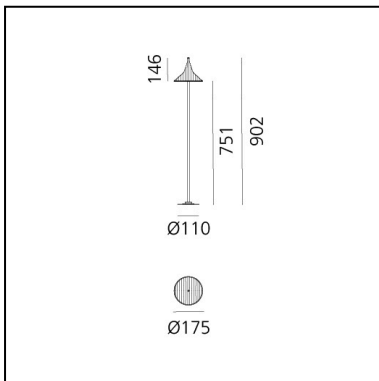

Unterlinden Outdoor - Bollard - 3000K - Aluminium

Herzog & de Meuron

IP65   CE

LUMINAIRE

- Watt: **9W**
- Voltage: **24V**
- Delivered lumen output: **860lm**
- CCT: **3000K**
- Efficiency: **72%**
- Efficacy: **95.56lm/W**
- CRI: **90**

DESCRIPTION

The characteristic aluminum head of the Unterlinden indoor family grows in a version with a 17 cm diameter instead of 11 cm, to obtain superior light performance and give rise to a perfect version for outdoor settings too.

FEATURES

- Product Code: **T0792010**
- Colour: **Aluminium**
- Installation: **Bollard**
- Material: **Aluminium**
- Series: **Architectural Outdoor**
- design by: **Herzog & de Meuron**

DIMENSIONS

- Height: **902 mm**
- Diameter: **175 mm**
- Base Diameter: **110 mm**