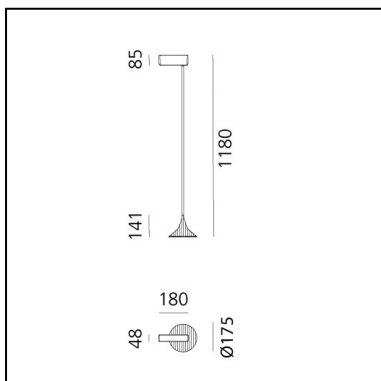

Unterlinden Outdoor - Suspension - 3000K - Aluminium

Herzog & de Meuron

IP65   

LUMINAIRE

- Watt: **15W**
- Voltage: **220-240V**
- Delivered lumen output: **1325lm**
- CCT: **3000K**
- Efficiency: **73%**
- Efficacy: **88.33lm/W**
- CRI: **90**

DESCRIPTION

The characteristic aluminum head of the Unterlinden indoor family grows in a version with a 17 cm diameter instead of 11 cm, to obtain superior light performance and give rise to a perfect version for outdoor settings too.

FEATURES

- Product Code: **T0790010**
- Colour: **Aluminium**
- Installation: **Suspension**
- Material: **Aluminium**
- Series: **Architectural Outdoor**
- design by: **Herzog & de Meuron**

DIMENSIONS

- Diameter: **175 mm**
- Max Height from ceiling: **1180 mm**