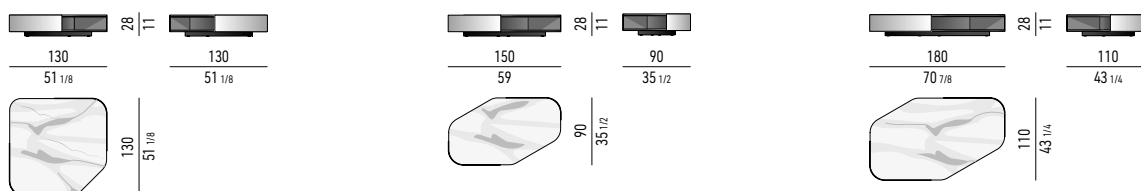

ACCIAIO INOX
STAINLESS STEEL

PIANO INFERIORE
LOWER TOP

LACCATO LUCIDO
GLOSSY LACQUERED

MUSCHIO
MOSS

PALISSANDRO SANTOS
PALISANDER SANTOS

NATURALE
NATURAL

DARK BROWN

PIANO SUPERIORE
UPPER TOP

MARMO
MARBLE

GRIGIO OROBICO

STRUTTURA
STRUCTURE

METALLO SATINATO
SATIN METAL

MARRON DAMASCO

PIANO INFERIORE
LOWER TOP

WENGÈ

BRONZO
BRONZE

MOKA

MISURE INTERNE | INTERNAL MEASUREMENTS

PIANO MARMO BIANCO CARRARA | BIANCO CARRARA MARBLE TOP

PIANO MARMO MARRON DAMASCO | MARRON DAMASCO MARBLE TOP

PIANO MARMO NERO MARQUINA | NERO MARQUINA MARBLE TOP