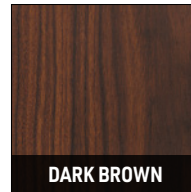

ACCIAIO INOX
STAINLESS STEEL

PIANO INFERIORE
LOWER TOP

LACCATO LUCIDO
GLOSSY LACQUERED

MUSCHIO
MOSS

PALISSANDRO SANTOS
PALISANDER SANTOS

NATURALE
NATURAL

DARK BROWN

PIANO SUPERIORE
UPPER TOP