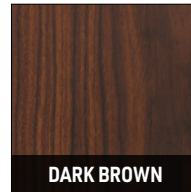

PIANO SUPERIORE
UPPER TOP

MARMO
MARBLE

STRUTTURA
STRUCTURE

ACCIAIO
STEEL

PIANO INFERIORE
LOWER TOP

PALISSANDRO SANTOS
PALISANDER SANTOS

WENGÈ

PIANO SUPERIORE
UPPER TOP

MARMO
MARBLE

STRUTTURA
STRUCTURE

ACCIAIO
STEEL

PIANO INFERIORE
LOWER TOP

LACCATO LUCIDO
GLOSSY LACQUERED

PALISSANDRO SANTOS
PALISANDER SANTOS

DARK BROWN

PIANO SUPERIORE
UPPER TOP

MARMO
MARBLE

STRUTTURA
STRUCTURE

ACCIAIO
STEEL

PIANO INFERIORE
LOWER TOP

LACCATO LUCIDO
GLOSSY LACQUERED

PALISSANDRO SANTOS
PALISANDER SANTOS

PIANO SUPERIORE
UPPER TOP

MARMO
MARBLE

STRUTTURA
STRUCTURE

METALLO SATINATO
SATIN METAL

PIANO INFERIORE
LOWER TOP

WENGÈ