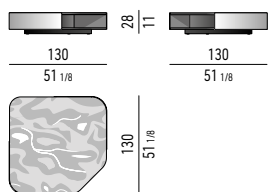

PIANO MARMO VERDE LEPANTO | VERDE LEPANTO MARBLE TOP