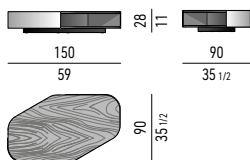

PIANO PALISSANDRO SANTOS DARK BROWN | DARK BROWN PALISANDER SANTOS TOP