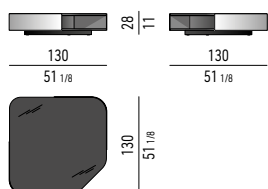

MOKA

MISURE INTERNE | INTERNAL MEASUREMENTS

PIANO MARMO BIANCO CARRARA | BIANCO CARRARA MARBLE TOP

PIANO MARMO MARRON DAMASCO | MARRON DAMASCO MARBLE TOP

PIANO MARMO NERO MARQUINA | NERO MARQUINA MARBLE TOP

PIANO MARMO GRIGIO OROBICO | GRIGIO OROBICO MARBLE TOP

PIANO MARMO VERDE LEPANTO | VERDE LEPANTO MARBLE TOP

PIANO MARMO ROSSO LEVANTO | ROSSO LEVANTO MARBLE TOP

PIANO VETRO NERO IN PASTA | BLACK PÂTE DE VERRE TOP