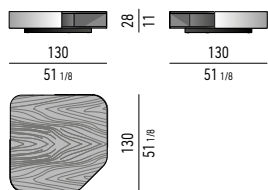

PIANO PALISSANDRO SANTOS DARK BROWN | DARK BROWN PALISANDER SANTOS TOP