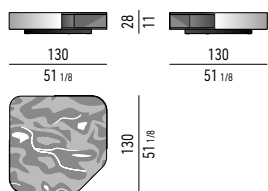

PIANO MARMO ROSSO LEVANTO | ROSSO LEVANTO MARBLE TOP