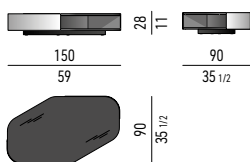

MOKA

MISURE INTERNE | INTERNAL MEASUREMENTS

PIANO MARMO BIANCO CARRARA | BIANCO CARRARA MARBLE TOP

PIANO MARMO MARRON DAMASCO | MARRON DAMASCO MARBLE TOP

PIANO MARMO NERO MARQUINA | NERO MARQUINA MARBLE TOP

PIANO MARMO GRIGIO OROBICO | GRIGIO OROBICO MARBLE TOP

PIANO MARMO VERDE LEPANTO | VERDE LEPANTO MARBLE TOP

PIANO MARMO ROSSO LEVANTO | ROSSO LEVANTO MARBLE TOP

PIANO VETRO NERO IN PASTA | BLACK PÂTE DE VERRE TOP