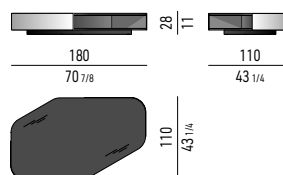

MOKA

MISURE INTERNE | INTERNAL MEASUREMENTS

PIANO MARMO BIANCO CARRARA | BIANCO CARRARA MARBLE TOP

PIANO MARMO MARRON DAMASCO | MARRON DAMASCO MARBLE TOP

PIANO MARMO NERO MARQUINA | NERO MARQUINA MARBLE TOP

PIANO MARMO GRIGIO OROBICO | GRIGIO OROBICO MARBLE TOP

PIANO MARMO VERDE LEPANTO | VERDE LEPANTO MARBLE TOP

PIANO MARMO ROSSO LEVANTO | ROSSO LEVANTO MARBLE TOP

PIANO VETRO NERO IN PASTA | BLACK PÂTE DE VERRE TOP