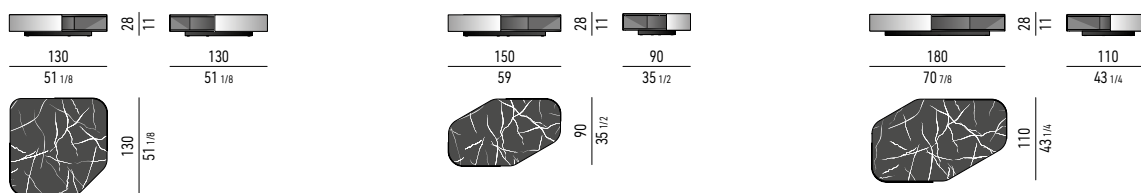

MOKA

MISURE INTERNE | INTERNAL MEASUREMENTS

PIANO MARMO BIANCO CARRARA | BIANCO CARRARA MARBLE TOP

PIANO MARMO MARRON DAMASCO | MARRON DAMASCO MARBLE TOP

PIANO MARMO NERO MARQUINA | NERO MARQUINA MARBLE TOP

PIANO MARMO GRIGIO OROBICO | GRIGIO OROBICO MARBLE TOP

PIANO MARMO VERDE LEPANTO | VERDE LEPANTO MARBLE TOP

PIANO MARMO ROSSO LEVANTO | ROSSO LEVANTO MARBLE TOP

PIANO VETRO NERO IN PASTA | BLACK PÂTE DE VERRE TOP