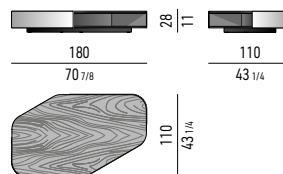

PIANO PALISSANDRO SANTOS DARK BROWN | DARK BROWN PALISANDER SANTOS TOP