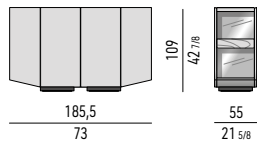

CONTENITORE VERTICALE | VERTICAL CABINET

CONTENITORE VERTICALE CM 185,5X55 H109
VERTICAL CABINET CM 185,5X55 H109

VERSIONE MARMO | MARBLE VERSION

VERSIONE LEGNO | WOOD VERSION