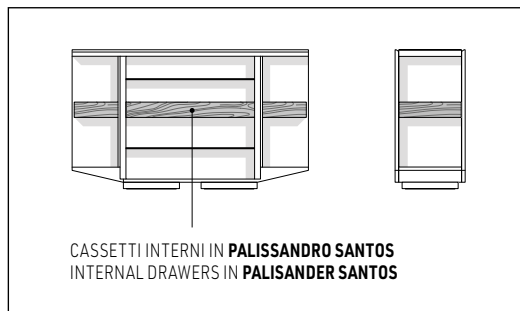

COMBINAZIONI TOP/CASSETTI INTERNI | TOP/INTERNAL DRAWERS COMBINATIONS

DISPONIBILI CON TOP | AVAILABLE WITH TOPS:

BIANCA CARRARA MARBLE

VERDE LEPANTO MARBLE

GRIGIO OROBICO MARBLE

NERO MARQUINA MARBLE

ROSSO LEVANTO MARBLE

PALISANDER SANTOS

DISPONIBILI CON TOP | AVAILABLE WITH TOPS:

BIANCA CARRARA MARBLE

VERDE LEPANTO MARBLE

GRIGIO OROBICO MARBLE

NERO MARQUINA MARBLE

ROSSO LEVANTO MARBLE