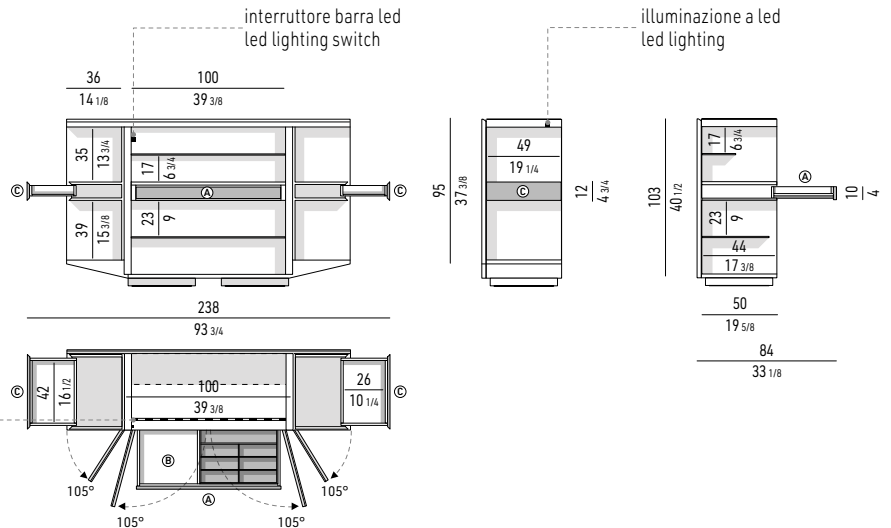

Drawer internal dimension
Section B: 29x37xh4,5 cm

CONTENITORE VERTICALE | VERTICAL CABINET

CONTENITORE VERTICALE CM 185,5X55 H109
VERTICAL CABINET CM 185,5X55 H109

VERSIONE MARMO | MARBLE VERSION

VERSIONE LEGNO | WOOD VERSION