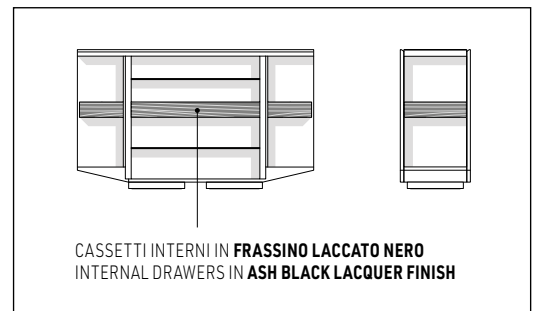

COMBINAZIONI TOP/CASSETTI INTERNI | TOP/INTERNAL DRAWERS COMBINATIONS

DISPONIBILI CON TOP | AVAILABLE WITH TOPS:

BIANCA CARRARA MARBLE

VERDE LEPANTO MARBLE

GRIGIO OROBICO MARBLE

NERO MARQUINA MARBLE

ROSSO LEVANTO MARBLE

PALISANDER SANTOS

DISPONIBILI CON TOP | AVAILABLE WITH TOPS:

BIANCA CARRARA MARBLE

VERDE LEPANTO MARBLE

GRIGIO OROBICO MARBLE

NERO MARQUINA MARBLE

ROSSO LEVANTO MARBLE