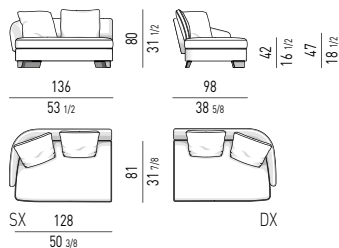

DIVANO CURVO OPEN CM 268
OPEN ROUND SOFA CM 268

DIVANO CHAISE-LONGUE CM 219
SOFA CHAISE-LONGUE CM 219

DIVANO CHAISE-LONGUE OPEN CM 214
OPEN SOFA CHAISE-LONGUE CM 214

ELEMENTO TERMINALE CM 136
ELEMENT WITH ONE ARMREST CM 136