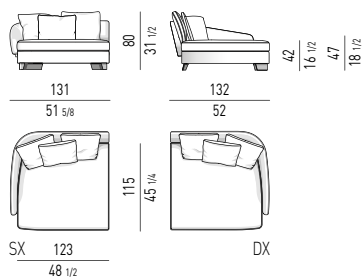

CHAISE-LONGUE CM 131X132 CHAISE-LONGUE CM 131X132