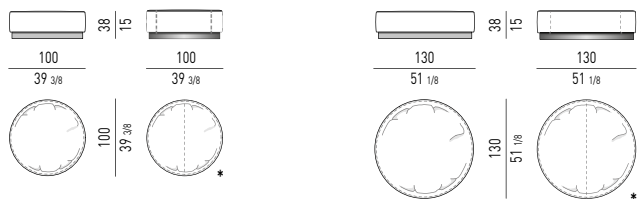

ELEMENTO SEMICURVO OPEN CM 185 OPEN SEMI-ROUND ELEMENT CM 185

CHAISE-LONGUE CM 131X132 CHAISE-LONGUE CM 131X132

CHAISE-LONGUE EXTRA LARGE CM 131X157 EXTRA LARGE CHAISE-LONGUE CM 131X157

POUF | OTTOMANS

* SOLO PER RIVESTIMENTO IN PELLE PONY LOOK
ONLY FOR PONY LOOK LEATHER COVER