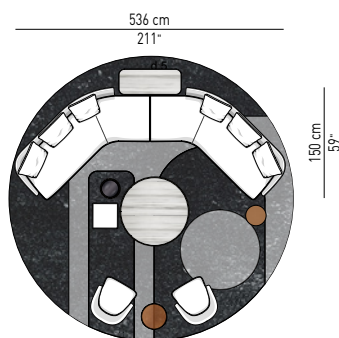

Minotti

1. **A**
2. 1 divano Large curvo open sx cm 268x150 H80
   - 1 divano Large curvo open dx cm 268x150 H80
   - 1 side table Clive cm 110x45 H39
   - 2 poltrone Lounge cm 72x78 H74
   - 1 tavolino Grant Ø cm 45 H38
   - 1 tavolino Bailly Ø cm 122 H25
   - 1 pouf West cm 48x48 H38
   - 1 tavolino Bailly Ø cm 35 H45
   - 1 tavolino Cesar versione B Ø cm 36 H45
   - 1 tappeto Wisp Relief Ø cm 500
3. 1 Large open round sofa sx cm 268x150 H80
   - 1 Large open round sofa dx cm 268x150 H80
   - 1 Clive side table cm 110x45 H39
   - 2 Lounge armchairs cm 72x78 H74
   - 1 Grant coffee table Ø cm 45 H38
   - 1 Bailly coffee table Ø cm 122 H25
   - 1 West ottoman cm 48x48 H38
   - 1 Bailly coffee table Ø cm 35 H45
   - 1 Cesar coffee table version B Ø cm 36 H45
   - 1 Wisp Relief rug Ø cm 500
4. 1 Large open rundes Sofa sx cm 268x150 H80
   - 1 Large open rundes Sofa dx cm 268x150 H80
   - 1 Side Table Clive cm 110x45 H39
   - 2 Sessel Lounge cm 72x78 H74
   - 1 Beistelltisch Grant Ø cm 45 H38
   - 1 Beistelltisch Bailly Ø cm 122 H25
   - 1 Hocker West cm 48x48 H38
   - 1 Beistelltisch Bailly Ø cm 35 H45
   - 1 Beistelltisch Cesar version B Ø cm 36 H45
   - 1 Teppich Wisp Relief Ø cm 500