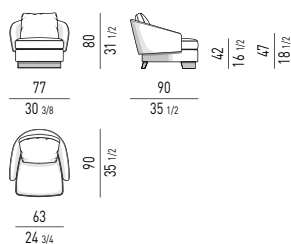

SEDIA | CHAIR *

* GAMBE IN FRASSINO COLOR MOKA O RIVESTITE IN PELLE
LEGS IN ASH MOKA COLOUR OR CLAD IN LEATHER

LAWSON MEDIUM

SISTEMA DI SEDUTE MEDIUM | MEDIUM SEATING SYSTEM

POLTRONA CM 77 ARMCHAIR CM 77

DIVANO SEMICURVO CM 236 SEMI-ROUND SOFA CM 236