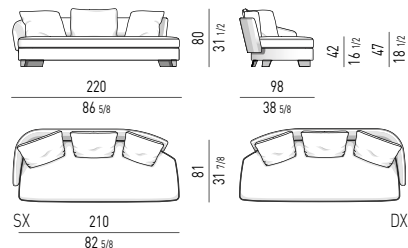

ELEMENTO OPEN CM 155 OPEN ELEMENT CM 155

LAWSON LARGE

SISTEMA DI SEDUTE LARGE | LARGE SEATING SYSTEM

POLTRONA CM 84
ARMCHAIR CM 84

DIVANO CM 270
SOFA CM 270

DIVANO OPEN CM 220
OPEN SOFA CM 220

DIVANO CURVO CM 278
ROUND SOFA CM 278