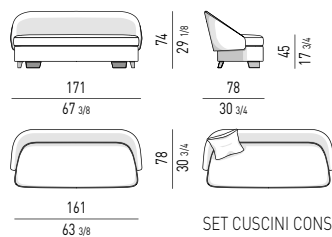

DIVANO | SOFA