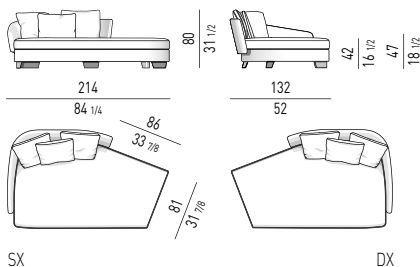

DIVANO CHAISE-LONGUE OPEN CM 214
OPEN SOFA CHAISE-LONGUE CM 214