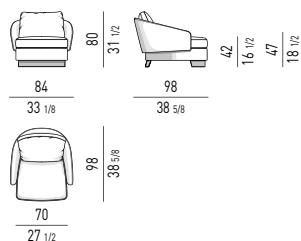

ELEMENTO OPEN CM 155 OPEN ELEMENT CM 155

LAWSON LARGE

SISTEMA DI SEDUTE LARGE | LARGE SEATING SYSTEM

POLTRONA CM 84
ARMCHAIR CM 84

DIVANO CM 270
SOFA CM 270

DIVANO OPEN CM 220
OPEN SOFA CM 220

DIVANO CURVO CM 278
ROUND SOFA CM 278