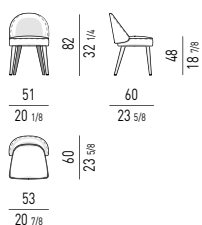

SEDIA | CHAIR *