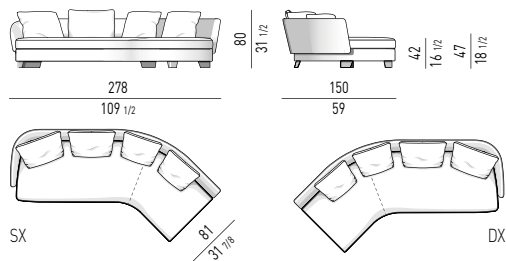

ELEMENTO OPEN CM 155 OPEN ELEMENT CM 155

LAWSON LARGE

SISTEMA DI SEDUTE LARGE | LARGE SEATING SYSTEM

POLTRONA CM 84
ARMCHAIR CM 84

DIVANO CM 270
SOFA CM 270

DIVANO OPEN CM 220
OPEN SOFA CM 220

DIVANO CURVO CM 278
ROUND SOFA CM 278