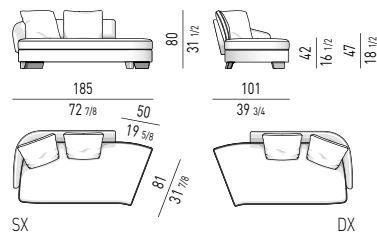

ELEMENTO SEMICURVO OPEN CM 185 OPEN SEMI-ROUND ELEMENT CM 185