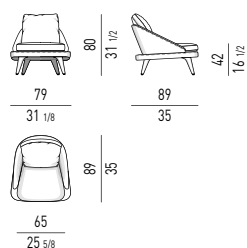

POLTRONA LEGS | LEGS ARMCHAIR *