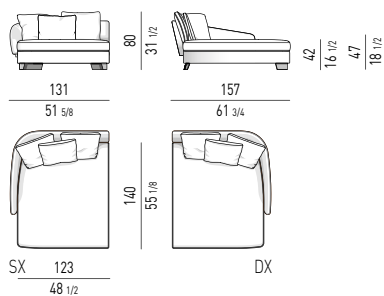

CHAISE-LONGUE EXTRA LARGE CM 131X157 EXTRA LARGE CHAISE-LONGUE CM 131X157