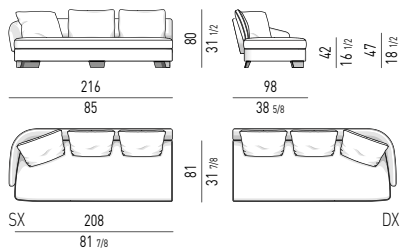

ELEMENTO TERMINALE CM 216
ELEMENT WITH ONE ARMREST CM 216