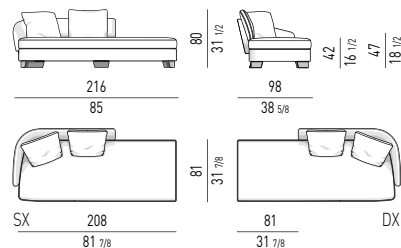

ELEMENTO OPEN CM 216
OPEN ELEMENT CM 216