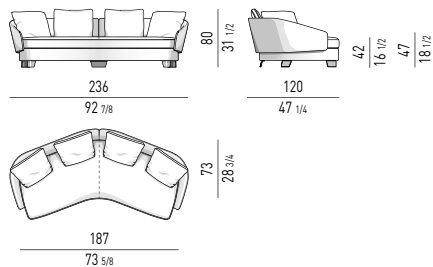

ELEMENTO OPEN CM 155 OPEN ELEMENT CM 155

LAWSON LARGE

SISTEMA DI SEDUTE LARGE | LARGE SEATING SYSTEM

POLTRONA CM 84
ARMCHAIR CM 84

DIVANO CM 270
SOFA CM 270

DIVANO OPEN CM 220
OPEN SOFA CM 220

DIVANO CURVO CM 278
ROUND SOFA CM 278