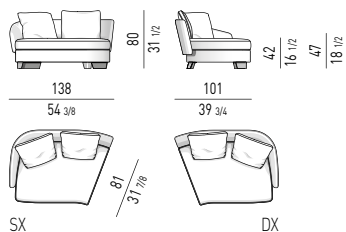

Minotti

ELEMENTO SEMICURVO CM 138 SEMI-ROUND ELEMENT CM 138