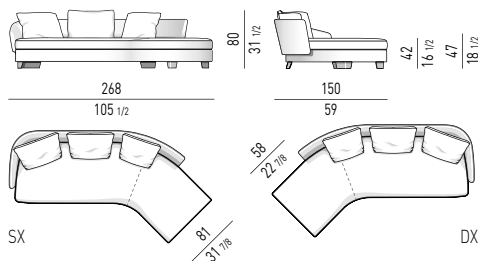

DIVANO CURVO OPEN CM 268
OPEN ROUND SOFA CM 268