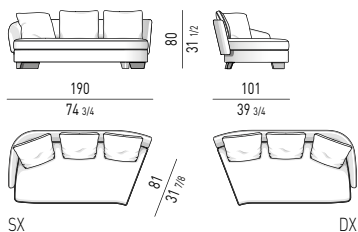

ELEMENTO SEMICURVO CM 190 SEMI-ROUND ELEMENT CM 190