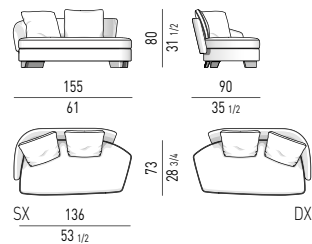

ELEMENTO OPEN CM 155 OPEN ELEMENT CM 155

LAWSON LARGE

SISTEMA DI SEDUTE LARGE | LARGE SEATING SYSTEM

POLTRONA CM 84
ARMCHAIR CM 84

DIVANO CM 270
SOFA CM 270

DIVANO OPEN CM 220
OPEN SOFA CM 220

DIVANO CURVO CM 278
ROUND SOFA CM 278