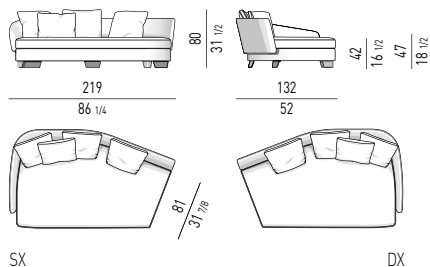

DIVANO CHAISE-LONGUE CM 219
SOFA CHAISE-LONGUE CM 219