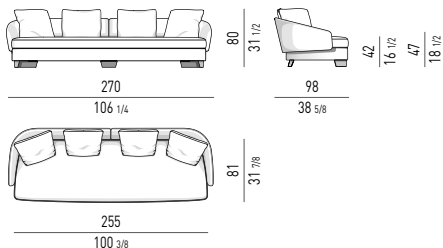

ELEMENTO OPEN CM 155 OPEN ELEMENT CM 155

LAWSON LARGE

SISTEMA DI SEDUTE LARGE | LARGE SEATING SYSTEM

POLTRONA CM 84
ARMCHAIR CM 84

DIVANO CM 270
SOFA CM 270

DIVANO OPEN CM 220
OPEN SOFA CM 220

DIVANO CURVO CM 278
ROUND SOFA CM 278