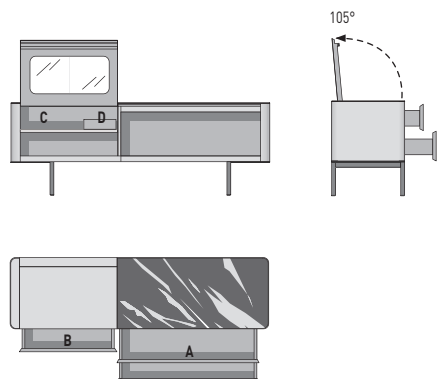

1	
2	3
2	3
4	3

VASSOIO PORTA OGGETTI | JEWELLERY TRAY CM 25,5X47,5 H6,5

Scomparto / section 1: cm 24x8 H6
Scomparto / section 2: cm 15,5x9 H6
Scomparto / section 3: cm 8x18,5 H6
Scomparto / section 4: cm 15,5x18,5 H6

Nr. 3 cassetti **(A)** e **(B)** che scorrono su guide a estrazione totale con chiusura Blumotion.
Portata massima cassetti Kg 60.

Spazio utile interno cassetti

Cassetti a destra **(A)** cm 101x41 H9,5
Cassetto a sinistra **(B)** cm 71x41 H9,5

Nr. 1 vano **(C)** con piano a ribalta nella cui superficie inferiore vi è parzialmente incassato uno specchio.
Il vano è nella medesima finitura della struttura.

Il fondo del vano è rivestito in cuoio color Tabacco ed è comprensivo di vassoio porta oggetti **(D)**
in cuoio color Tabacco.

Spazio utile interno

cm 75x47 H16,5

N. 3 drawers **(A)** and **(B)** that glide on full-extension guides with Blumotion closure.

Maximum load of the drawers is 60 Kg.

Drawers internal dimension

Drawers on the right **(A)** 101x41 H9,5 cm
Drawer on the left **(B)** 71x41 H9,5 cm

N.1 section **(C)** with flip-up top. A partially-recessed mirror lines the bottom of the sideboard flip-up top compartment.
The compartment has the same finish as the structure.

The bottom of the compartment is lined in Tobacco colour saddle-hide and includes a jewellery tray **(D)**
in Tobacco colour saddle-hide.

Useable internal dimension

75x47xH16,5 cm