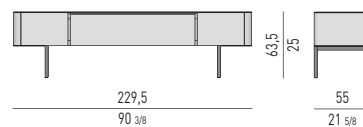

Maximum load of the internal drawer **(B)** is 45 Kg.

Drawers internal dimension

External drawer **(A)** 109x41 H20,5 cm

Internal drawer **(B)** divided into two sections:

- right section covered with Tobacco coloured saddle-hide 56x42 H5,5 cm;
- left section accessorized with a cutlery tray in Tobacco coloured saddle-hide 51x34,5 H3,5 cm.

N. 3 lateral drawers **(C)** that glide on full-extension guides with Blumotion closure.

Maximum load of the drawers is 45 Kg.

Drawers internal dimension

32,5x42 H9 cm

N.1 section on the right side, equipped with a transparent extra-clear tempered glass shelf, thickness 8 cm.

Useable internal space

(D1) 40x46 H22 cm

(D2) 40x46 H20 cm

CONTENITORE ORIZZONTALE LIVING | LIVING HORIZONTAL SIDEBOARD

PIANO MARMO STONE GREY
STONE GREY MARBLE TOP

Nr. 3 cassetti **(A)** e **(B)** che scorrono su guide a estrazione totale con chiusura Blumotion.