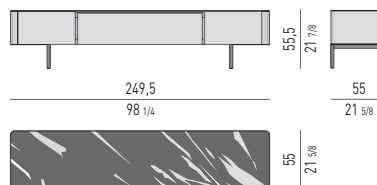

- right section covered with Tobacco coloured saddle-hide cm 49x42 H5,5;
- left section accessorized with a cutlery tray in Tobacco coloured saddle-hide 51x34,5 H3,5 cm.

N. 1 section (C) with flip-up top.

A partially-recessed mirror lines the bottom of the sideboard flip-up top bar compartment.

The interior elements of the compartment are finished with steel Mirror and the side panels have the same finish as the structure.

Useable internal dimension

75x47 H34 cm

N. 2 glass holders made of steel (D), varnished polished Pewter colour, pull out, 43x12 H21 cm.

CONSOLLE LIVING/TV | LIVING/TV CONSOLE TABLE

PIANO MARMO STONE GREY
STONE GREY MARBLE TOP