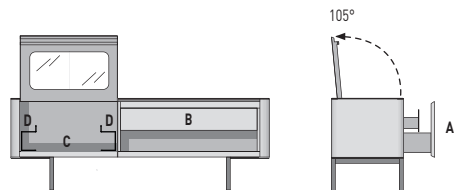

Maximum load of the drawers is 60 Kg.

Drawers internal dimension

Central drawer **(A)** 109x41 H16,5 cm

Lateral drawers **(B)** 37,5x41 H16,5 cm

CONTENITORE BAR | BAR SIDEBORD

PIANO MARMO STONE GREY
STONE GREY MARBLE TOP