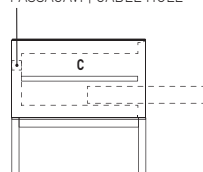

PASSACAVI | CABLE HOLE

Nr. 3 cassetti (A) e (B) che scorrono su guide a estrazione totale con chiusura Blumotion.
Portata massima cassetti 60 Kg.

Spazio utile interno cassetti

Cassetto centrale (A) cm 109x41 H4,5

Cassetti laterali (B) cm 47,5x41 H16,5

Nr. 1 vano porta-lettore CD/DVD (C) dotato di foro passacavi.

Spazio utile interno

cm 113x49 H9,5

N. 3 drawers (A) and (B) that glide on full-extension guides with Blumotion closure.

Maximum load of the drawers is 60 Kg.

Drawers internal dimension

Central drawer (A) 109x41 H4,5 cm

Lateral drawers (B) 47,5x41 H16,5 cm

N. 1 section to host a CD/DVD player (C), complete with a cable hole.

Internal dimension

113x49 H9,5 cm