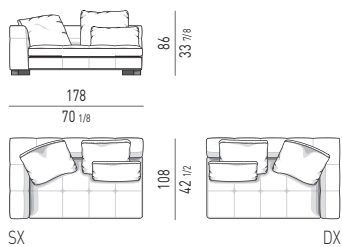

ELEMENTI TERMINALI | ELEMENTS WITH 1 ARMREST