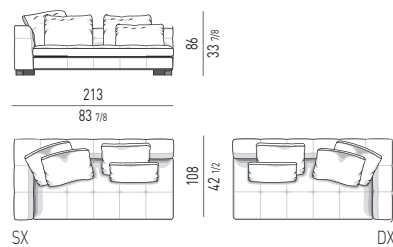

ELEMENTI TERMINALI | ELEMENTS WITH 1 ARMREST