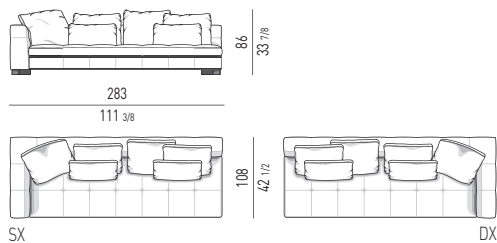

ELEMENTI TERMINALI | ELEMENTS WITH 1 ARMREST