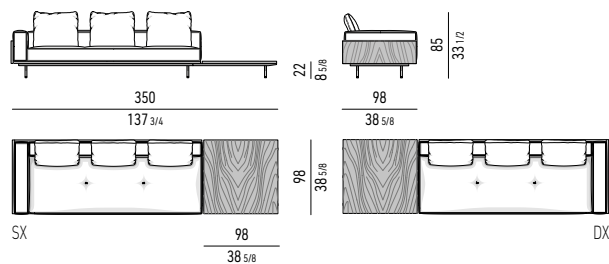

TOP IN PALISSANDRO SANTOS PALISANDER SANTOS TOP

DIVANO TERMINALE CM 350 CON TOP LARGE ELEMENT WITH 1 ARMREST CM 350 WITH TOP LARGE

TOP CON **DOGHE** IN NOCE
SLATS IN WALNUT TOP

TOP IN **PALISSANDRO SANTOS**
PALISANDER SANTOS TOP