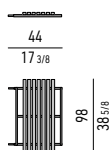

TAVOLINO DI CONGIUNZIONE CONNECTING TABLE

TOP CON **DOGHE** IN NOCE
SLATS IN WALNUT TOP