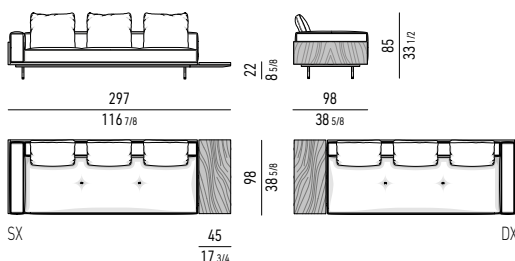

TOP IN PALISSANDRO SANTOS PALISANDER SANTOS TOP