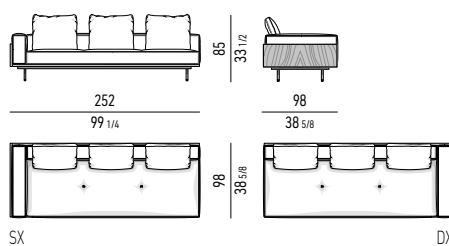

ELEMENTI TERMINALI ELEMENTS WITH 1 ARMREST