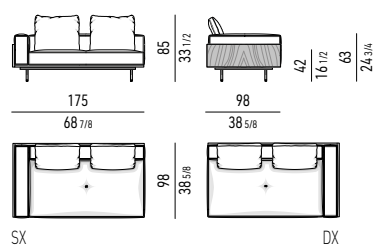

ELEMENTI TERMINALI ELEMENTS WITH 1 ARMREST