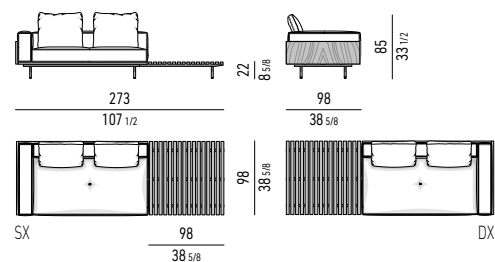

DIVANO TERMINALE CM 273 CON TOP LARGE ELEMENT WITH 1 ARMREST CM 273 WITH TOP LARGE

TOP CON DOGHE IN NOCE SLATS IN WALNUT TOP