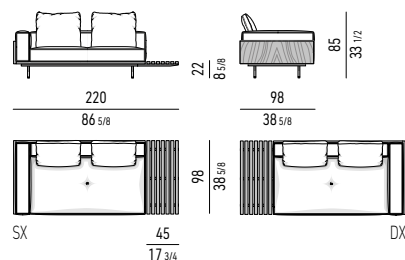

DIVANO TERMINALE CM 220 CON TOP SMALL ELEMENT WITH 1 ARMREST CM 220 WITH TOP SMALL

TOP CON DOGHE IN NOCE SLATS IN WALNUT TOP