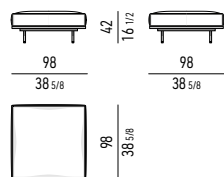

POUF OTTOMAN