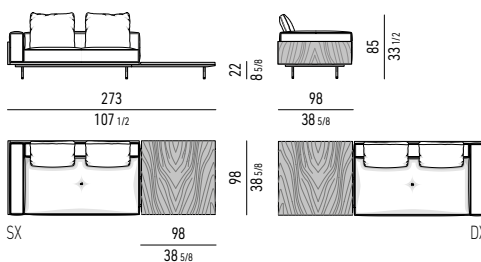

TOP IN PALISSANDRO SANTOS PALISANDER SANTOS TOP