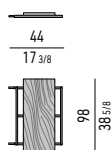

TOP IN **PALISSANDRO SANTOS**
PALISANDER SANTOS TOP