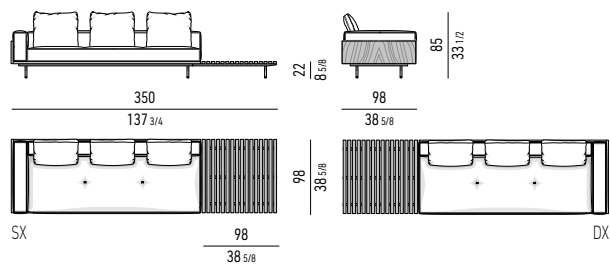

DIVANO TERMINALE CM 350 CON TOP LARGE ELEMENT WITH 1 ARMREST CM 350 WITH TOP LARGE

TOP CON **DOGHE** IN NOCE
SLATS IN WALNUT TOP