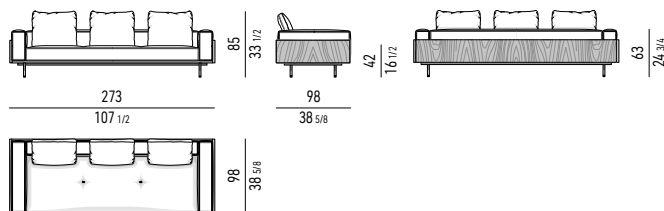

DIVANI SOFAS

DIVANO TERMINALE CM 220 CON TOP SMALL ELEMENT WITH 1 ARMREST CM 220 WITH TOP SMALL

TOP CON DOGHE IN NOCE SLATS IN WALNUT TOP

TOP IN PALISSANDRO SANTOS PALISANDER SANTOS TOP

DIVANO TERMINALE CM 273 CON TOP LARGE ELEMENT WITH 1 ARMREST CM 273 WITH TOP LARGE