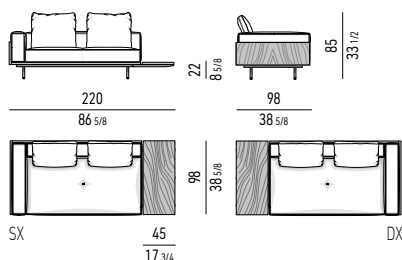

DIVANI SOFAS

DIVANO TERMINALE CM 220 CON TOP SMALL ELEMENT WITH 1 ARMREST CM 220 WITH TOP SMALL

TOP CON DOGHE IN NOCE SLATS IN WALNUT TOP

TOP IN PALISSANDRO SANTOS PALISANDER SANTOS TOP

DIVANO TERMINALE CM 273 CON TOP LARGE ELEMENT WITH 1 ARMREST CM 273 WITH TOP LARGE