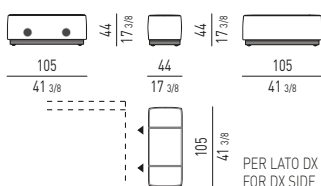

OFFSET CHAISE-LONGUE SQUARE CM 159X153
OFFSET CHAISE-LONGUE SQUARE CM 159X153

OFFSET CHAISE-LONGUE SQUARE CON BRACCIOLO | OFFSET CHAISE-LONGUE SQUARE WITH ONE ARMREST

OFFSET CHAISE-LONGUE SQUARE CON BRACCIOLO CM 89
OFFSET CHAISE-LONGUE SQUARE WITH ONE ARMREST CM 89

OFFSET CHAISE-LONGUE SQUARE CON BRACCIOLO CM 105
OFFSET CHAISE-LONGUE SQUARE WITH ONE ARMREST CM 105

DOPIO OFFSET CHAISE-LONGUE SQUARE | DOUBLE OFFSET CHAISE-LONGUE SQUARE

DOPIO OFFSET CHAISE-LONGUE SQUARE CM 181X153
DOUBLE OFFSET CHAISE-LONGUE SQUARE CM 181X153

POUF CON MAGNETI | OTTOMANS WITH MAGNETS

POUF CON MAGNETI CM **44X89**
OTTOMAN WITH MAGNETS CM **44X89**

POUF CON MAGNETI CM **44X105**
OTTOMAN WITH MAGNETS CM **44X105**

POUF CON MAGNETI CM **86X86**
OTTOMAN WITH MAGNETS CM **86X86**