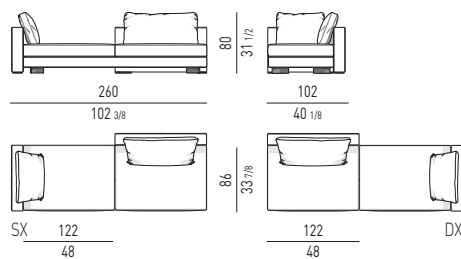

ELEMENTO DAYBED CM 260
DAYBED ELEMENT CM 260