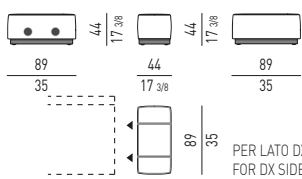

OFFSET CHAISE-LONGUE SQUARE CM 159X153
OFFSET CHAISE-LONGUE SQUARE CM 159X153

OFFSET CHAISE-LONGUE SQUARE CON BRACCIOLO | OFFSET CHAISE-LONGUE SQUARE WITH ONE ARMREST

OFFSET CHAISE-LONGUE SQUARE CON BRACCIOLO CM 89
OFFSET CHAISE-LONGUE SQUARE WITH ONE ARMREST CM 89

OFFSET CHAISE-LONGUE SQUARE CON BRACCIOLO CM 105
OFFSET CHAISE-LONGUE SQUARE WITH ONE ARMREST CM 105

DOPIO OFFSET CHAISE-LONGUE SQUARE | DOUBLE OFFSET CHAISE-LONGUE SQUARE

DOPIO OFFSET CHAISE-LONGUE SQUARE CM 181X153
DOUBLE OFFSET CHAISE-LONGUE SQUARE CM 181X153

POUF CON MAGNETI | OTTOMANS WITH MAGNETS

POUF CON MAGNETI CM **44X89**
OTTOMAN WITH MAGNETS CM **44X89**

POUF CON MAGNETI CM **44X105**
OTTOMAN WITH MAGNETS CM **44X105**

POUF CON MAGNETI CM **86X86**
OTTOMAN WITH MAGNETS CM **86X86**