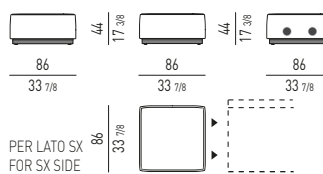

OFFSET CHAISE-LONGUE SQUARE CON BRACCIOLO CM 105
OFFSET CHAISE-LONGUE SQUARE WITH ONE ARMREST CM 105

DOPIO OFFSET CHAISE-LONGUE SQUARE | DOUBLE OFFSET CHAISE-LONGUE SQUARE

DOPIO OFFSET CHAISE-LONGUE SQUARE CM 181X153
DOUBLE OFFSET CHAISE-LONGUE SQUARE CM 181X153

POUF CON MAGNETI | OTTOMANS WITH MAGNETS

POUF CON MAGNETI CM **44X89**
OTTOMAN WITH MAGNETS CM **44X89**

POUF CON MAGNETI CM **44X105**
OTTOMAN WITH MAGNETS CM **44X105**

POUF CON MAGNETI CM **86X86**
OTTOMAN WITH MAGNETS CM **86X86**