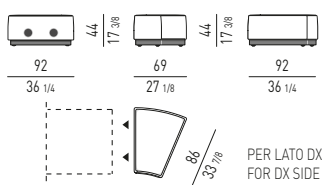

POUF SEMICURVO CON MAGNETI CM **69X92**
SEMI-ROUND OTTOMAN WITH MAGNETS CM **69X92**