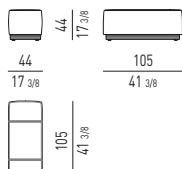

POUF CON MAGNETI | OTTOMANS WITH MAGNETS

POUF CON MAGNETI CM **44X89**
OTTOMAN WITH MAGNETS CM **44X89**

POUF CON MAGNETI CM **44X105**
OTTOMAN WITH MAGNETS CM **44X105**

POUF CON MAGNETI CM **86X86**
OTTOMAN WITH MAGNETS CM **86X86**

POUF SEMICURVO CON MAGNETI CM **69X92**
SEMI-ROUND OTTOMAN WITH MAGNETS CM **69X92**

* ABBINAMENTO CONSIGLIATO SOLO CON TAVOLINI CONTENITORE E CONTENITORI AMBER.

* RECOMMENDED PAIRING ONLY WITH AMBER STORAGE COFFEE TABLES AND SIDEBORDS.

POUF STAND ALONE | OTTOMANS STAND ALONE

POUF STAND ALONE CM **44X89**
OTTOMAN STAND ALONE CM **44X89**

POUF STAND ALONE CM **44X105**
OTTOMAN STAND ALONE CM **44X105**

POUF STAND ALONE CM **86X86**
OTTOMAN STAND ALONE CM **86X86**