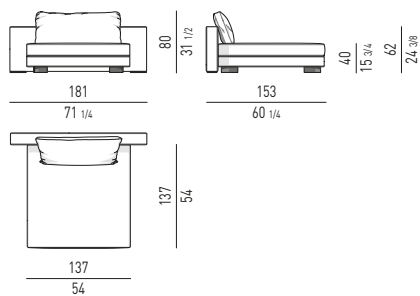

OFFSET CHAISE-LONGUE SQUARE CM 159X153
OFFSET CHAISE-LONGUE SQUARE CM 159X153

OFFSET CHAISE-LONGUE SQUARE CON BRACCIOLO | OFFSET CHAISE-LONGUE SQUARE WITH ONE ARMREST

OFFSET CHAISE-LONGUE SQUARE CON BRACCIOLO CM 89
OFFSET CHAISE-LONGUE SQUARE WITH ONE ARMREST CM 89

OFFSET CHAISE-LONGUE SQUARE CON BRACCIOLO CM 105
OFFSET CHAISE-LONGUE SQUARE WITH ONE ARMREST CM 105

DOPIO OFFSET CHAISE-LONGUE SQUARE | DOUBLE OFFSET CHAISE-LONGUE SQUARE

DOPIO OFFSET CHAISE-LONGUE SQUARE CM 181X153
DOUBLE OFFSET CHAISE-LONGUE SQUARE CM 181X153