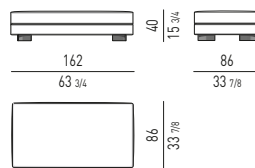

Minotti

PANCHE | BENCHES