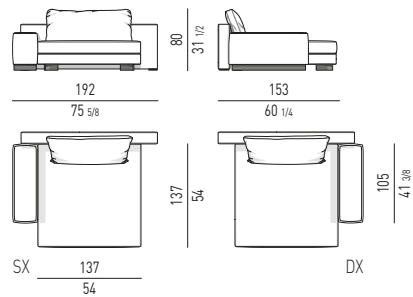

OFFSET CHAISE-LONGUE SQUARE CON BRACCIOLO CM 105
OFFSET CHAISE-LONGUE SQUARE WITH ONE ARMREST CM 105