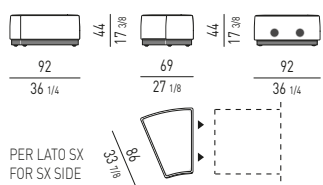

POUF SEMICURVO CON MAGNETI CM **69X92**
SEMI-ROUND OTTOMAN WITH MAGNETS CM **69X92**