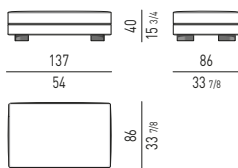

Minotti

PANCHE | BENCHES