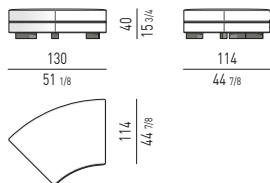

PANCA SEMICURVA | SEMI-ROUND BENCH