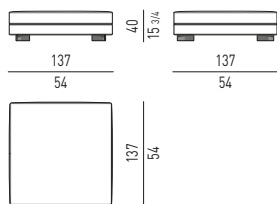

Minotti

PANCHE | BENCHES