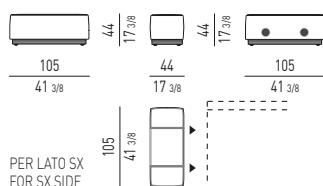

OFFSET CHAISE-LONGUE SQUARE CM 159X153
OFFSET CHAISE-LONGUE SQUARE CM 159X153

OFFSET CHAISE-LONGUE SQUARE CON BRACCIOLO | OFFSET CHAISE-LONGUE SQUARE WITH ONE ARMREST

OFFSET CHAISE-LONGUE SQUARE CON BRACCIOLO CM 89
OFFSET CHAISE-LONGUE SQUARE WITH ONE ARMREST CM 89

OFFSET CHAISE-LONGUE SQUARE CON BRACCIOLO CM 105
OFFSET CHAISE-LONGUE SQUARE WITH ONE ARMREST CM 105

DOPIO OFFSET CHAISE-LONGUE SQUARE | DOUBLE OFFSET CHAISE-LONGUE SQUARE

DOPIO OFFSET CHAISE-LONGUE SQUARE CM 181X153
DOUBLE OFFSET CHAISE-LONGUE SQUARE CM 181X153

POUF CON MAGNETI | OTTOMANS WITH MAGNETS

POUF CON MAGNETI CM **44X89**
OTTOMAN WITH MAGNETS CM **44X89**

POUF CON MAGNETI CM **44X105**
OTTOMAN WITH MAGNETS CM **44X105**

POUF CON MAGNETI CM **86X86**
OTTOMAN WITH MAGNETS CM **86X86**