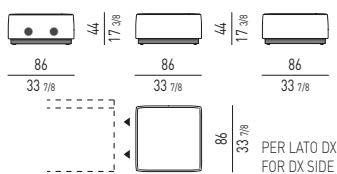

POUF CON MAGNETI | OTTOMANS WITH MAGNETS

POUF CON MAGNETI CM **44X89**
OTTOMAN WITH MAGNETS CM **44X89**

POUF CON MAGNETI CM **44X105**
OTTOMAN WITH MAGNETS CM **44X105**

POUF CON MAGNETI CM **86X86**
OTTOMAN WITH MAGNETS CM **86X86**