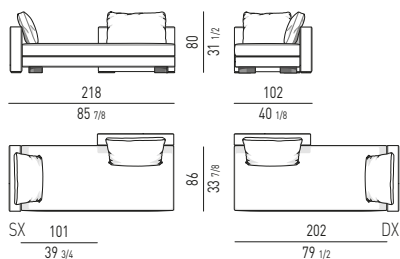

ELEMENTO DAYBED CM 218
DAYBED ELEMENT CM 218