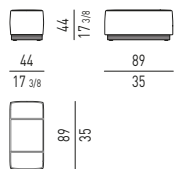

POUF CON MAGNETI | OTTOMANS WITH MAGNETS

POUF CON MAGNETI CM **44X89**
OTTOMAN WITH MAGNETS CM **44X89**

POUF CON MAGNETI CM **44X105**
OTTOMAN WITH MAGNETS CM **44X105**

POUF CON MAGNETI CM **86X86**
OTTOMAN WITH MAGNETS CM **86X86**

POUF SEMICURVO CON MAGNETI CM **69X92**
SEMI-ROUND OTTOMAN WITH MAGNETS CM **69X92**

* ABBINAMENTO CONSIGLIATO SOLO CON TAVOLINI CONTENITORE E CONTENITORI AMBER.

* RECOMMENDED PAIRING ONLY WITH AMBER STORAGE COFFEE TABLES AND SIDEBORDS.

POUF STAND ALONE | OTTOMANS STAND ALONE

POUF STAND ALONE CM **44X89**
OTTOMAN STAND ALONE CM **44X89**

POUF STAND ALONE CM **44X105**
OTTOMAN STAND ALONE CM **44X105**

POUF STAND ALONE CM **86X86**
OTTOMAN STAND ALONE CM **86X86**