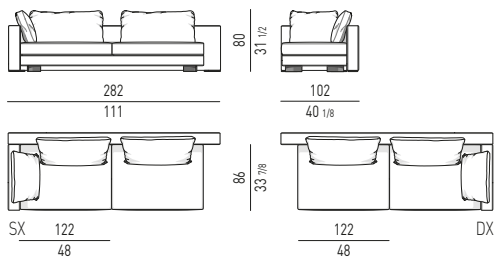

OFFSET CHAISE-LONGUE SQUARE CM 159X153
OFFSET CHAISE-LONGUE SQUARE CM 159X153

OFFSET CHAISE-LONGUE SQUARE CON BRACCIOLO | OFFSET CHAISE-LONGUE SQUARE WITH ONE ARMREST

OFFSET CHAISE-LONGUE SQUARE CON BRACCIOLO CM 89
OFFSET CHAISE-LONGUE SQUARE WITH ONE ARMREST CM 89