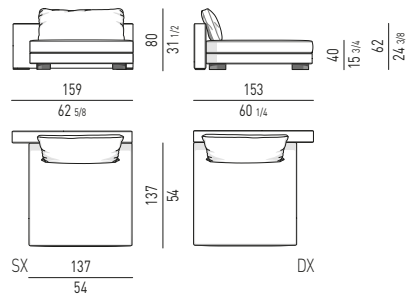

OFFSET CHAISE-LONGUE SQUARE CM 159X153
OFFSET CHAISE-LONGUE SQUARE CM 159X153

OFFSET CHAISE-LONGUE SQUARE CON BRACCIOLO | OFFSET CHAISE-LONGUE SQUARE WITH ONE ARMREST

OFFSET CHAISE-LONGUE SQUARE CON BRACCIOLO CM 89
OFFSET CHAISE-LONGUE SQUARE WITH ONE ARMREST CM 89