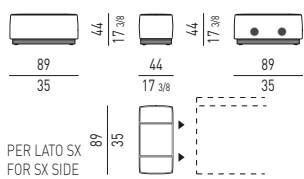

OFFSET CHAISE-LONGUE SQUARE CM 159X153
OFFSET CHAISE-LONGUE SQUARE CM 159X153

OFFSET CHAISE-LONGUE SQUARE CON BRACCIOLO | OFFSET CHAISE-LONGUE SQUARE WITH ONE ARMREST

OFFSET CHAISE-LONGUE SQUARE CON BRACCIOLO CM 89
OFFSET CHAISE-LONGUE SQUARE WITH ONE ARMREST CM 89

OFFSET CHAISE-LONGUE SQUARE CON BRACCIOLO CM 105
OFFSET CHAISE-LONGUE SQUARE WITH ONE ARMREST CM 105

DOPIO OFFSET CHAISE-LONGUE SQUARE | DOUBLE OFFSET CHAISE-LONGUE SQUARE

DOPIO OFFSET CHAISE-LONGUE SQUARE CM 181X153
DOUBLE OFFSET CHAISE-LONGUE SQUARE CM 181X153

POUF CON MAGNETI | OTTOMANS WITH MAGNETS

POUF CON MAGNETI CM **44X89**
OTTOMAN WITH MAGNETS CM **44X89**

POUF CON MAGNETI CM **44X105**
OTTOMAN WITH MAGNETS CM **44X105**

POUF CON MAGNETI CM **86X86**
OTTOMAN WITH MAGNETS CM **86X86**