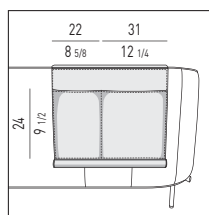

PORTARIVISTE | MAGAZINE CADDY