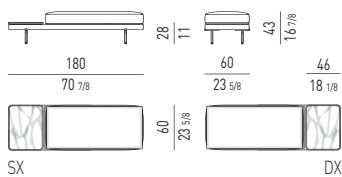

PANCA CON TOP | BENCH WITH TOP