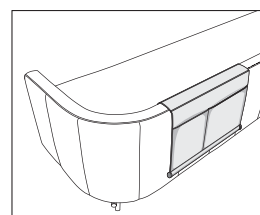

PORTARIVISTE | MAGAZINE CADDY