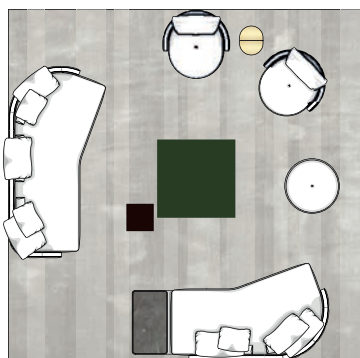

1. **E**

1 divano inclinato con Top HIGH sx cm 252x125 H96	1 Schräges Sofa mit Top HIGH sx cm 252x125 H96
1 divano inclinato LOW dx cm 247x125 H87	1 Schräges Sofa LOW dx cm 247x125 H87
2 poltrone MEDIUM girevoli cm 88x88 H72	2 Sessel MEDIUM drehbar cm 88x88 H72
1 pouf MEDIUM Ø cm 70 H42	1 Hocker MEDIUM Ø cm 70 H42
1 tavolino Solid cm 35x35 H45	1 Beistelltisch Solid cm 35x35 H45
1 tavolino Solid cm 100x100 H30	1 Beistelltisch Solid cm 100x100 H30
1 tavolino Flirt cm 37x30 H52	1 Beistelltisch Flirt cm 37x30 H52
1 tappeto Dibbets Barcode cm 450X450	1 Teppich Dibbets Barcode cm 450X450

1 HIGH inclined sofa with Top sx cm 252x125 H96	1 canapé incliné avec Top HIGH sx cm 252x125 H96
1 LOW inclined sofa dx cm 247x125 H87	1 canapé incliné LOW dx cm 247x125 H87
2 MEDIUM swivel armchairs cm 88x88 H72	2 fauteuils MEDIUM pivotant cm 88x88 H72
1 MEDIUM ottoman Ø cm 70 H42	1 pouf MEDIUM Ø cm 70 H42
1 Solid coffee table cm 35x35 H45	1 petite table Solid cm 35x35 H45
1 Solid coffee table cm 100x100 H30	1 petite table Solid cm 100x100 H30
1 Flirt coffee table cm 37x30 H52	1 petite table Flirt cm 37x30 H52
1 Dibbets Barcode rug cm 450X450	1 tapis Dibbets Barcode cm 450X450