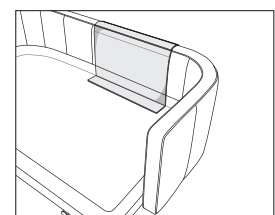

PORTARIVISTE | MAGAZINE CADDY