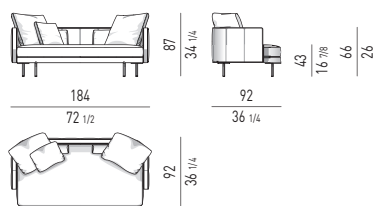

Minotti

DIVANI | SOFAS

DIVANO **LOW** CM 184
SOFA **LOW** CM 184