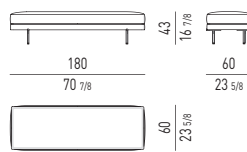

PANCA | BENCH