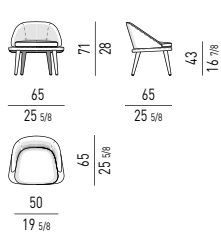

POLTRONCINA LEGS | LEGS LITTLE ARMCHAIR *