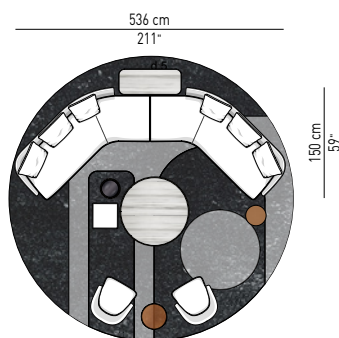

Minotti

1. **A**
2. 1 divano Large curvo open sx cm 268x150 H80
   - 1 divano Large curvo open dx cm 268x150 H80
   - 1 side table Clive cm 110x45 H39
   - 2 poltrone Lounge cm 72x78 H74
   - 1 tavolino Grant Ø cm 45 H38
   - 1 tavolino Bailly Ø cm 122 H25
   - 1 pouf West cm 48x48 H38
   - 1 tavolino Bailly Ø cm 35 H45
   - 1 tavolino Cesar versione B Ø cm 36 H45
   - 1 tappeto Wisp Relief Ø cm 500

- 1 Large open round sofa sx cm 268x150 H80
- 1 Large open round sofa dx cm 268x150 H80
- 1 Clive side table cm 110x45 H39
- 2 Lounge armchairs cm 72x78 H74
- 1 Grant coffee table Ø cm 45 H38
- 1 Bailly coffee table Ø cm 122 H25
- 1 West ottoman cm 48x48 H38
- 1 Bailly coffee table Ø cm 35 H45
- 1 Cesar coffee table version B Ø cm 36 H45
- 1 Wisp Relief rug Ø cm 500

- 1 Large open rundes Sofa sx cm 268x150 H80
- 1 Large open rundes Sofa dx cm 268x150 H80
- 1 Side Table Clive cm 110x45 H39
- 2 Sessel Lounge cm 72x78 H74
- 1 Beistelltisch Grant Ø cm 45 H38
- 1 Beistelltisch Bailly Ø cm 122 H25
- 1 Hocker West cm 48x48 H38
- 1 Beistelltisch Bailly Ø cm 35 H45
- 1 Beistelltisch Cesar version B Ø cm 36 H45
- 1 Teppich Wisp Relief Ø cm 500

- 1 canapé Large open rond sx cm 268x150 H80
- 1 canapé Large open rond dx cm 268x150 H80
- 1 side table Clive cm 110x45 H39
- 2 fauteuils Lounge cm 72x78 H74
- 1 petite table Grant Ø cm 45 H38
- 1 petite table Bailly Ø cm 122 H25
- 1 pouf West cm 48x48 H38
- 1 petite table Bailly Ø cm 35 H45
- 1 petite table Cesar version B Ø cm 36 H45
- 1 tapis Wisp Relief Ø cm 500

1. **B**
2. 1 divano Large open sx cm 220x98 H80
   - 1 divano Large open dx cm 220x98 H80
   - 2 poltrone Shelley cm 85x87 H70
   - 1 poltrona Angie cm 88x94 H87
   - 1 tavolino Richer Ø cm 45 H51
   - 1 tavolino Bailly Ø cm 122 H25
   - 1 pouf West cm 48x48 H38
   - 1 tavolino Anish Ø cm 30 H45
   - 1 tappeto Wisp Relief Ø cm 500

- 1 Large open sofa sx cm 220x98 H80
- 1 Large open sofa dx cm 220x98 H80
- 2 Shelley armchairs cm 85x87 H70
- 1 Angie armchair cm 88x94 H87
- 1 Richer coffee table Ø cm 45 H51
- 1 Bailly coffee table Ø cm 122 H25
- 1 West ottoman cm 48x48 H38
- 1 Anish coffee table Ø cm 30 H45
- 1 Wisp Relief rug Ø cm 500

- 1 Large open Sofa sx cm 220x98 H80
- 1 Large open Sofa dx cm 220x98 H80
- 2 Sessel Shelley cm 85x87 H70
- 1 Sessel Angie cm 88x94 H87
- 1 Beistelltisch Richer Ø cm 45 H51
- 1 Beistelltisch Bailly Ø cm 122 H25
- 1 Hocker West cm 48x48 H38
- 1 Beistelltisch Anish Ø cm 30 H45
- 1 Teppich Wisp Relief Ø cm 500

- 1 canapé Large open sx cm 220x98 H80
- 1 canapé Large open dx cm 220x98 H80
- 2 fauteuils Shelley cm 85x87 H70
- 1 fauteuil Angie cm 88x94 H87
- 1 petite table Richer Ø cm 45 H51
- 1 petite table Bailly Ø cm 122 H25
- 1 pouf West cm 48x48 H38
- 1 petite table Anish Ø cm 30 H45
- 1 tapis Wisp Relief Ø cm 500

1. **C**
2. 1 divano Medium semicurvo cm 236x120 H80
   - 2 poltrone Large cm 84x98 H80
   - 1 tavolino Bailly Ø cm 35 H45
   - 1 pouf West 48x48 H38
   - 1 tavolino Bailly Ø cm 122 H25
   - 1 tavolino Grant Ø cm 45 H38
   - 1 tappeto Wisp Roundy cm 450x350

- 1 Medium semi-round sofa cm 236x120 H80
- 2 Large armchairs cm 84x98 H80
- 1 Bailly coffee table Ø cm 35 H45
- 1 West ottoman 48x48 H38
- 1 Bailly coffee table Ø cm 122 H25
- 1 Grant coffee table Ø cm 45 H38
- 1 Wisp Roundy rug cm 450x350