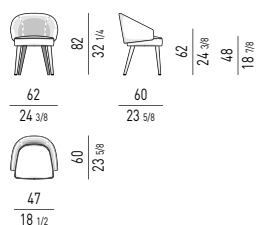

LAWSON DINING

POLTRONCINA | LITTLE ARMCHAIR *