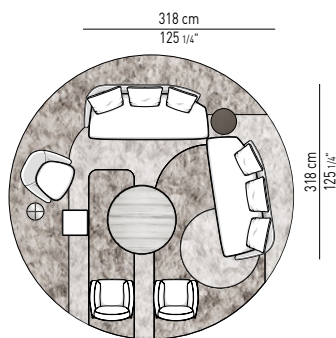

Minotti

1. **A**
2. 1 divano Large curvo open sx cm 268x150 H80
   - 1 divano Large curvo open dx cm 268x150 H80
   - 1 side table Clive cm 110x45 H39
   - 2 poltrone Lounge cm 72x78 H74
   - 1 tavolino Grant Ø cm 45 H38
   - 1 tavolino Bailly Ø cm 122 H25
   - 1 pouf West cm 48x48 H38
   - 1 tavolino Bailly Ø cm 35 H45
   - 1 tavolino Cesar versione B Ø cm 36 H45
   - 1 tappeto Wisp Relief Ø cm 500

- 1 Large open round sofa sx cm 268x150 H80
- 1 Large open round sofa dx cm 268x150 H80
- 1 Clive side table cm 110x45 H39
- 2 Lounge armchairs cm 72x78 H74
- 1 Grant coffee table Ø cm 45 H38
- 1 Bailly coffee table Ø cm 122 H25
- 1 West ottoman cm 48x48 H38
- 1 Bailly coffee table Ø cm 35 H45
- 1 Cesar coffee table version B Ø cm 36 H45
- 1 Wisp Relief rug Ø cm 500

- 1 Large open rundes Sofa sx cm 268x150 H80
- 1 Large open rundes Sofa dx cm 268x150 H80
- 1 Side Table Clive cm 110x45 H39
- 2 Sessel Lounge cm 72x78 H74
- 1 Beistelltisch Grant Ø cm 45 H38
- 1 Beistelltisch Bailly Ø cm 122 H25
- 1 Hocker West cm 48x48 H38
- 1 Beistelltisch Bailly Ø cm 35 H45
- 1 Beistelltisch Cesar version B Ø cm 36 H45
- 1 Teppich Wisp Relief Ø cm 500

- 1 canapé Large open rond sx cm 268x150 H80
- 1 canapé Large open rond dx cm 268x150 H80
- 1 side table Clive cm 110x45 H39
- 2 fauteuils Lounge cm 72x78 H74
- 1 petite table Grant Ø cm 45 H38
- 1 petite table Bailly Ø cm 122 H25
- 1 pouf West cm 48x48 H38
- 1 petite table Bailly Ø cm 35 H45
- 1 petite table Cesar version B Ø cm 36 H45
- 1 tapis Wisp Relief Ø cm 500

1. **B**
2. 1 divano Large open sx cm 220x98 H80
   - 1 divano Large open dx cm 220x98 H80
   - 2 poltrone Shelley cm 85x87 H70
   - 1 poltrona Angie cm 88x94 H87
   - 1 tavolino Richer Ø cm 45 H51
   - 1 tavolino Bailly Ø cm 122 H25
   - 1 pouf West cm 48x48 H38
   - 1 tavolino Anish Ø cm 30 H45
   - 1 tappeto Wisp Relief Ø cm 500

- 1 Large open sofa sx cm 220x98 H80
- 1 Large open sofa dx cm 220x98 H80
- 2 Shelley armchairs cm 85x87 H70
- 1 Angie armchair cm 88x94 H87
- 1 Richer coffee table Ø cm 45 H51
- 1 Bailly coffee table Ø cm 122 H25
- 1 West ottoman cm 48x48 H38
- 1 Anish coffee table Ø cm 30 H45
- 1 Wisp Relief rug Ø cm 500

- 1 Large open Sofa sx cm 220x98 H80
- 1 Large open Sofa dx cm 220x98 H80
- 2 Sessel Shelley cm 85x87 H70
- 1 Sessel Angie cm 88x94 H87
- 1 Beistelltisch Richer Ø cm 45 H51
- 1 Beistelltisch Bailly Ø cm 122 H25
- 1 Hocker West cm 48x48 H38
- 1 Beistelltisch Anish Ø cm 30 H45
- 1 Teppich Wisp Relief Ø cm 500

- 1 canapé Large open sx cm 220x98 H80
- 1 canapé Large open dx cm 220x98 H80
- 2 fauteuils Shelley cm 85x87 H70
- 1 fauteuil Angie cm 88x94 H87
- 1 petite table Richer Ø cm 45 H51
- 1 petite table Bailly Ø cm 122 H25
- 1 pouf West cm 48x48 H38
- 1 petite table Anish Ø cm 30 H45
- 1 tapis Wisp Relief Ø cm 500

1. **C**
2. 1 divano Medium semicurvo cm 236x120 H80
   - 2 poltrone Large cm 84x98 H80
   - 1 tavolino Bailly Ø cm 35 H45
   - 1 pouf West 48x48 H38
   - 1 tavolino Bailly Ø cm 122 H25
   - 1 tavolino Grant Ø cm 45 H38
   - 1 tappeto Wisp Roundy cm 450x350

- 1 Medium semi-round sofa cm 236x120 H80
- 2 Large armchairs cm 84x98 H80
- 1 Bailly coffee table Ø cm 35 H45
- 1 West ottoman 48x48 H38
- 1 Bailly coffee table Ø cm 122 H25
- 1 Grant coffee table Ø cm 45 H38
- 1 Wisp Roundy rug cm 450x350