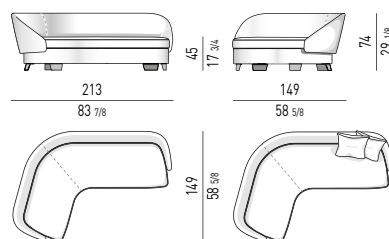

LAWSON LOUNGE

POLTRONA | ARMCHAIR

DIVANO | SOFA

SET CUSCINI CONSIGLIATI
SUGGESTED SET OF CUSHIONS

DIVANO CURVO | ANGLED SOFA

SET CUSCINI CONSIGLIATI
SUGGESTED SET OF CUSHIONS

POLTRONA LEGS | LEGS ARMCHAIR *