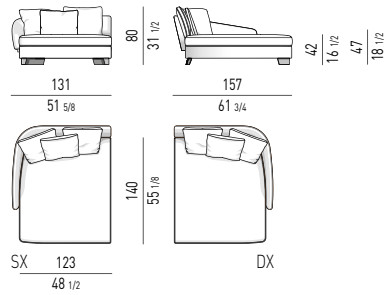

CHAISE-LONGUE EXTRA LARGE CM 131X157 EXTRA LARGE CHAISE-LONGUE CM 131X157