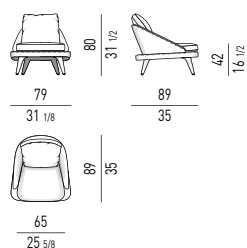

LAWSON LOUNGE

POLTRONA | ARMCHAIR

DIVANO | SOFA

SET CUSCINI CONSIGLIATI
SUGGESTED SET OF CUSHIONS

DIVANO CURVO | ANGLED SOFA

SET CUSCINI CONSIGLIATI
SUGGESTED SET OF CUSHIONS

POLTRONA LEGS | LEGS ARMCHAIR *