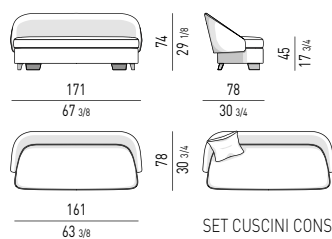

LAWSON LOUNGE

POLTRONA | ARMCHAIR

DIVANO | SOFA

SET CUSCINI CONSIGLIATI
SUGGESTED SET OF CUSHIONS

DIVANO CURVO | ANGLED SOFA

SET CUSCINI CONSIGLIATI
SUGGESTED SET OF CUSHIONS

POLTRONA LEGS | LEGS ARMCHAIR *