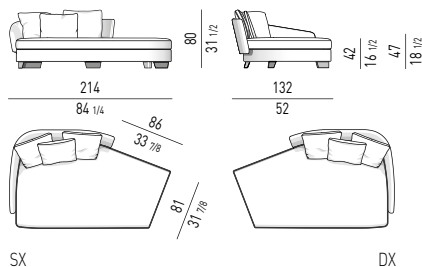

DIVANO CHAISE-LONGUE OPEN CM 214
OPEN SOFA CHAISE-LONGUE CM 214