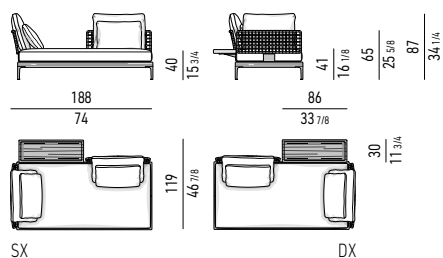

TEAK ELEMENTO TERMINALE DAYBED CON TOP CM 188X119
TEAK DAYBED ELEMENT WITH 1 ARMREST WITH TOP CM 188X119