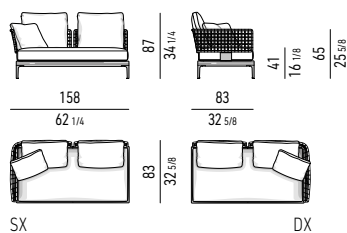

ELEMENTI TERMINALI | ELEMENTS WITH 1 ARMREST

TEAK ELEMENTO TERMINALE CM 158X83
TEAK ELEMENT WITH 1 ARMREST CM 158X83