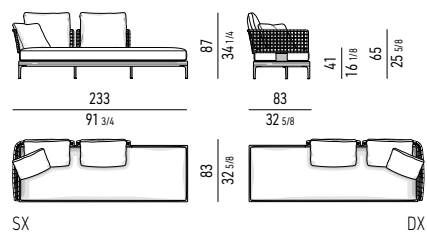

TEAK ELEMENTO TERMINALE PENISOLA CM 233X83
TEAK OPEN-END ELEMENT WITH 1 ARMREST CM 233X83