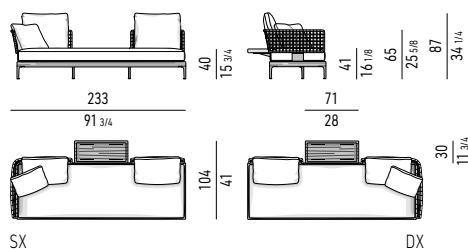

TEAK ELEMENTO TERMINALE OPEN CON TOP CM 233X104
TEAK OPEN ELEMENT WITH 1 ARMREST WITH TOP CM 233X104