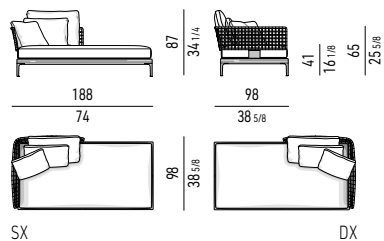

TEAK ELEMENTO TERMINALE PENISOLA CM 188X98
TEAK OPEN-END ELEMENT WITH 1 ARMREST CM 188X98