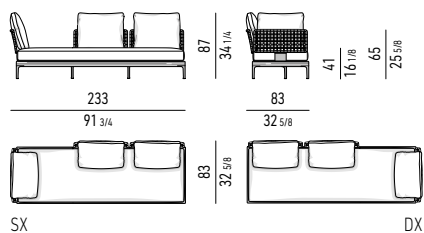

TEAK ELEMENTO TERMINALE DAYBED CM 233X83
TEAK DAYBED ELEMENT WITH 1 ARMREST CM 233X83