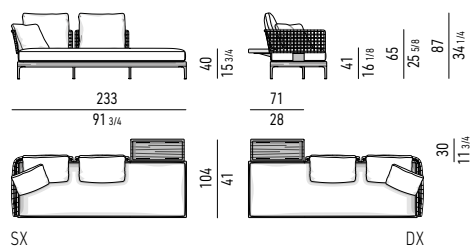

TEAK ELEMENTO TERMINALE PENISOLA CON TOP CM 233X104
TEAK OPEN-END ELEMENT WITH 1 ARMREST WITH TOP CM 233X104