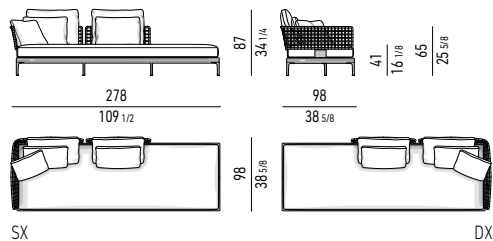

TEAK ELEMENTO TERMINALE PENISOLA CM 278X98
TEAK OPEN-END ELEMENT WITH 1 ARMREST CM 278X98