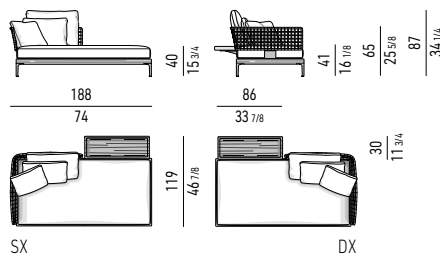

TEAK ELEMENTO TERMINALE PENISOLA CON TOP CM 188X119
TEAK OPEN-END ELEMENT WITH 1 ARMREST WITH TOP CM 188X119