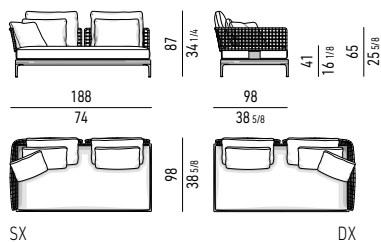

ELEMENTI TERMINALI | ELEMENTS WITH 1 ARMREST

TEAK ELEMENTO TERMINALE CM 188X98
TEAK ELEMENT WITH 1 ARMREST CM 188X98