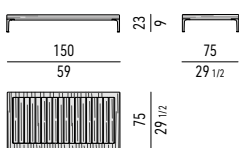

TEAK TAVOLINO CM 150X75
TEAK COFFEE TABLE CM 150X75