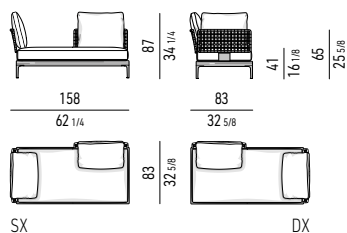

TEAK ELEMENTO TERMINALE DAYBED CM 158X83
TEAK DAYBED ELEMENT WITH 1 ARMREST CM 158X83