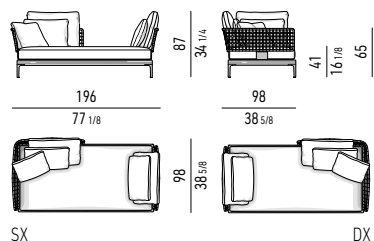

TEAK DIVANO - DAYBED CM 196X98 TEAK DAYBED - SOFA CM 196X98