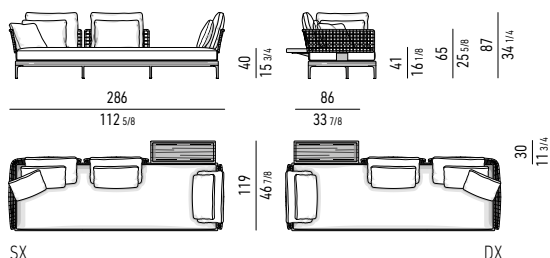

TEAK DIVANO - DAYBED CON TOP CM 286X119 TEAK DAYBED - SOFA WITH TOP CM 286X119