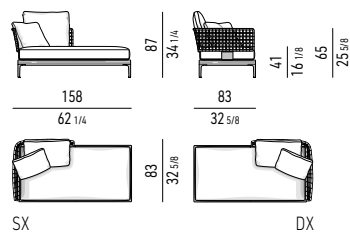

TEAK ELEMENTO TERMINALE PENISOLA CM 158X83
TEAK OPEN-END ELEMENT WITH 1 ARMREST CM 158X83