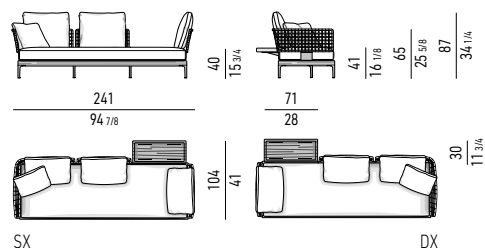

DIVANO-DAYBED CON TOP CM 241X83 DAYBED-SOFA WITH TOP CM 241X83