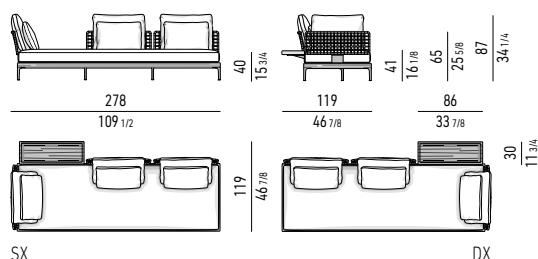

TEAK ELEMENTO TERMINALE DAYBED CON TOP CM 278X119
TEAK DAYBED ELEMENT WITH 1 ARMREST WITH TOP CM 278X119