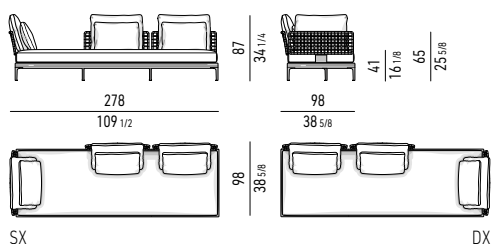

TEAK ELEMENTO TERMINALE DAYBED CM 278X98
TEAK DAYBED ELEMENT WITH 1 ARMREST CM 278X98