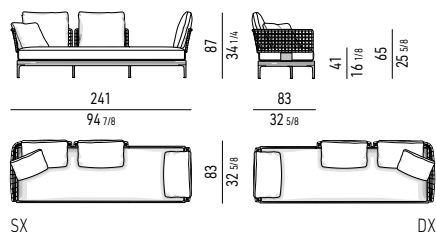

DIVANO-DAYBED CM 241X83 DAYBED-SOFA CM 241X83