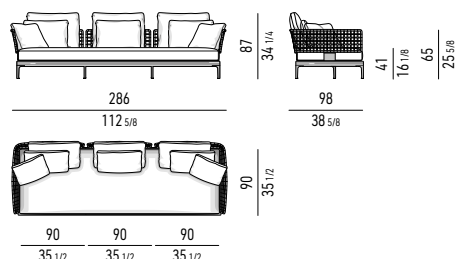

TEAK DIVANO CM 286X98 TEAK SOFA CM 286X98