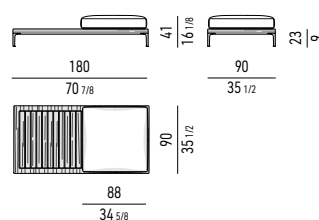

TEAK PANCA CON TAVOLINO CM 180X90 TEAK BENCH WITH COFFEE TABLE CM 180X90