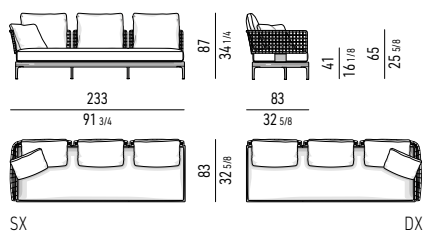

TEAK ELEMENTO TERMINALE CM 233X83
TEAK ELEMENT WITH 1 ARMREST CM 233X83