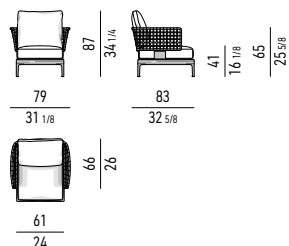

CUSCINI | CUSHIONS

PATIO TEAK SMALL

POLTRONA | ARMCHAIR

TEAK POLTRONA CM 79X83
TEAK ARMCHAIR CM 79X83