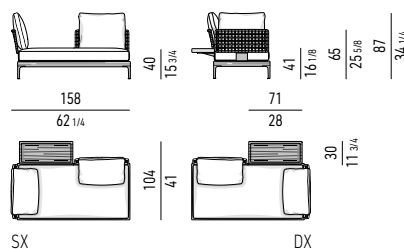

TEAK ELEMENTO TERMINALE DAYBED CON TOP CM 158X104
TEAK DAYBED ELEMENT WITH 1 ARMREST WITH TOP CM 158X104