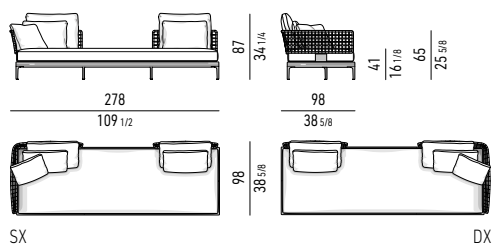

TEAK ELEMENTO TERMINALE OPEN CM 278X98
TEAK OPEN ELEMENT WITH 1 ARMREST CM 278X98