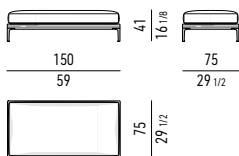

TEAK PANCA CM 150X75
TEAK BENCH CM 150X75