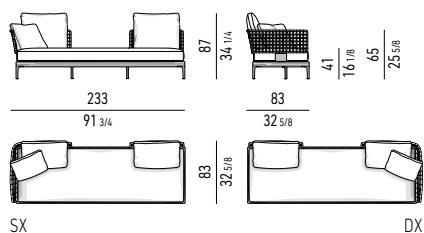

TEAK ELEMENTO TERMINALE OPEN CM 233X83
TEAK OPEN ELEMENT WITH 1 ARMREST CM 233X83