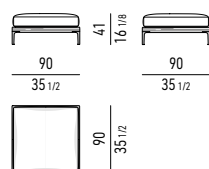

PANCHE | BENCHES

TEAK PANCA CM 90X90 TEAK BENCH CM 90X90