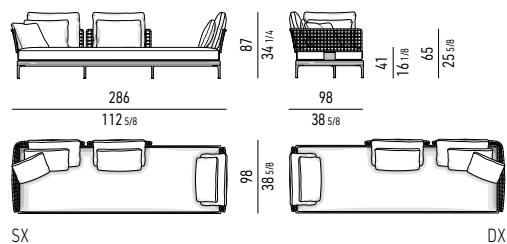

TEAK DIVANO - DAYBED CM 286X98 TEAK DAYBED - SOFA CM 286X98