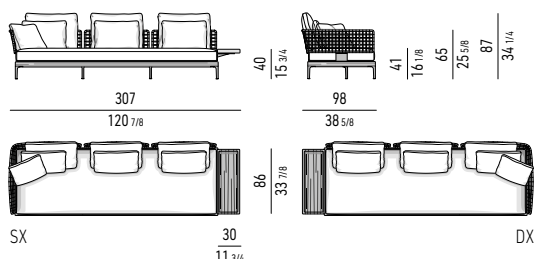

TEAK DIVANO CON TOP CM 307X98 TEAK SOFA WITH TOP CM 307X98