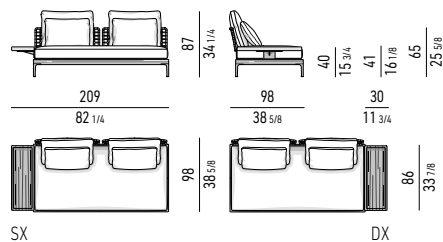

TEAK ELEMENTO TERMINALE CON TOP CM 209X98
TEAK ELEMENT WITH 1 ARMREST WITH TOP CM 209X98