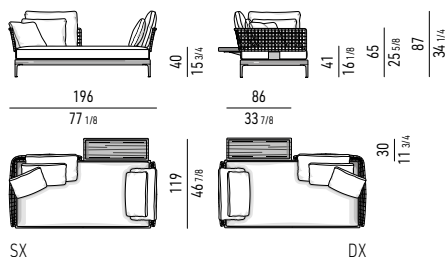

TEAK DIVANO - DAYBED CON TOP CM 196X119 TEAK DAYBED - SOFA WITH TOP CM 196X119