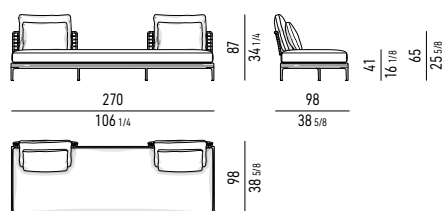

TEAK ELEMENTO CENTRALE OPEN CM 270X98
TEAK OPEN CENTRAL ELEMENT CM 270X98