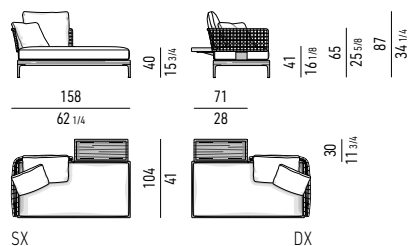

TEAK ELEMENTO TERMINALE PENISOLA CON TOP CM 158X104
TEAK OPEN-END ELEMENT WITH 1 ARMREST WITH TOP CM 158X104