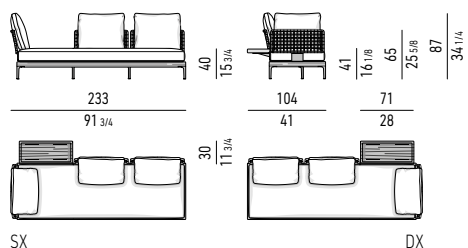

TEAK ELEMENTO TERMINALE DAYBED CON TOP CM 233X104
TEAK DAYBED ELEMENT WITH 1 ARMREST WITH TOP CM 233X104