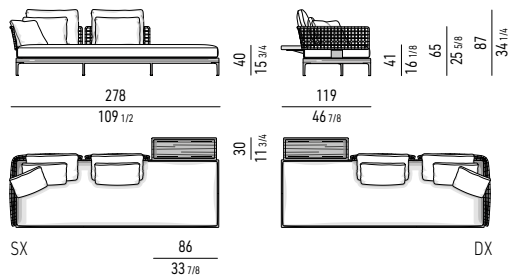

TEAK ELEMENTO TERMINALE PENISOLA CON TOP CM 278X119
TEAK OPEN-END ELEMENT WITH 1 ARMREST WITH TOP CM 278X119