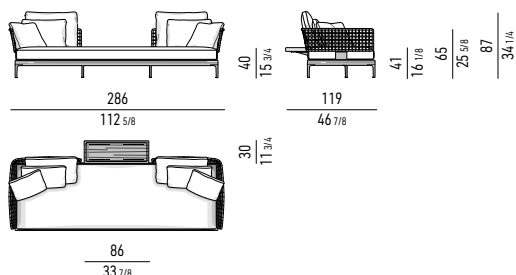

TEAK DIVANO OPEN CON TOP CM 286X119 TEAK OPEN SOFA WITH TOP CM 286X119