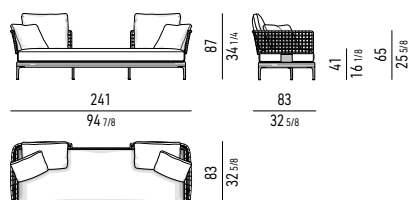

TEAK DIVANO OPEN CM 241X83 TEAK OPEN SOFA CM 241X83