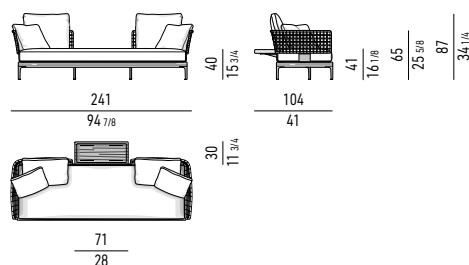

TEAK DIVANO OPEN CON TOP CM 241X104 TEAK OPEN SOFA WITH TOP CM 241X104