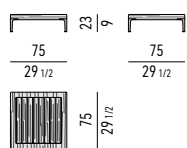

TAVOLINO | COFFEE TABLE

TEAK TAVOLINO CM 75X75
TEAK COFFEE TABLE CM 75X75