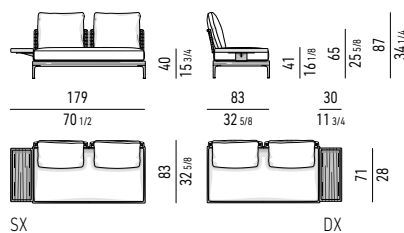

TEAK ELEMENTO TERMINALE CON TOP CM 179X83
TEAK ELEMENT WITH 1 ARMREST WITH TOP CM 179X83