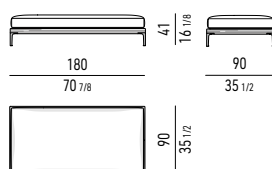

TEAK PANCA CM 180X90 TEAK BENCH CM 180X90