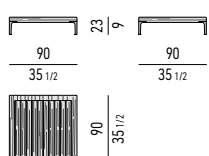

TAVOLINI | COFFEE TABLES

TEAK TAVOLINO CM 90X90 TEAK COFFEE TABLE CM 90X90