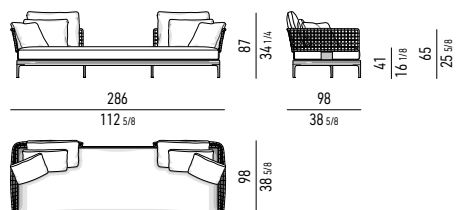

TEAK DIVANO OPEN CM 286X98 TEAK OPEN SOFA CM 286X98