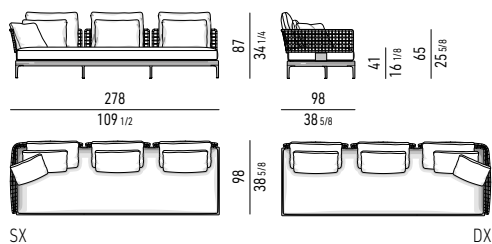

TEAK ELEMENTO TERMINALE CM 278X98
TEAK ELEMENT WITH 1 ARMREST CM 278X98