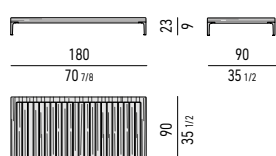

TEAK TAVOLINO CM 180X90 TEAK COFFEE TABLE CM 180X90

CUSCINI | CUSHIONS

CUSCINI SCHIENALE OPTIONAL CM 70X50 / 60X50 OPTIONAL BACKREST CUSHIONS CM 70X50 / 60X50

CUSCINO OPTIONAL CM 45X40 OPTIONAL CUSHION CM 45X40