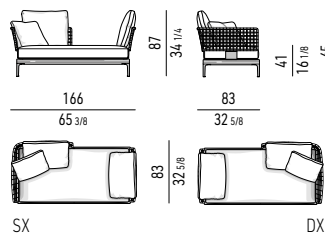

TEAK DIVANO-DAYBED CM 166X83 TEAK DAYBED-SOFA CM 166X83