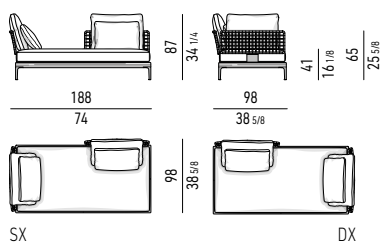

TEAK ELEMENTO TERMINALE DAYBED CM 188X98
TEAK DAYBED ELEMENT WITH 1 ARMREST CM 188X98