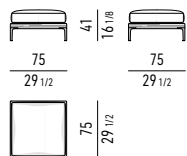

Minotti

PANCA | BENCH

TEAK PANCA CM 75X75
TEAK BENCH CM 75X75