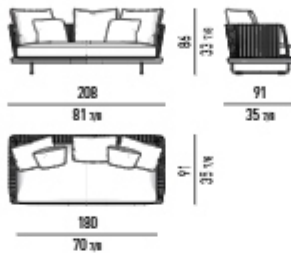

DIVANI | SOFAS