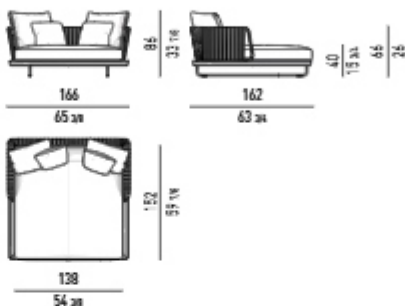

# Minotti

ELEMENTO TERMINALE CON TOP SMALL CM 248  
ELEMENT WITH 1 ARMREST AND TOP SMALL CM 248

ELEMENTO TERMINALE CON TOP LARGE CM 248  
ELEMENT WITH 1 ARMREST AND TOP LARGE CM 248

CHAISE-LONGUE

LOVESEAT