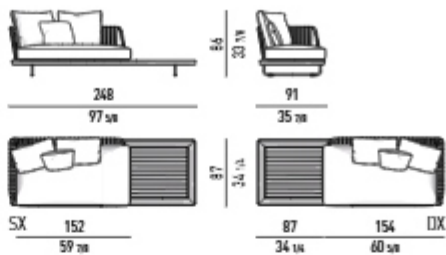

ELEMENTO TERMINALE CON TOP LARGE CM 248
ELEMENT WITH 1 ARMREST AND TOP LARGE CM 248