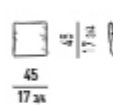

CUSCINO OPTIONAL
OPTIONAL CUSHION