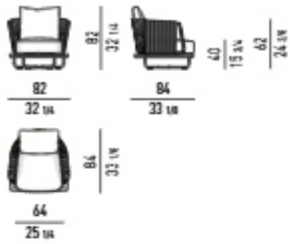

Minotti

POLTRONA | ARMCHAIR