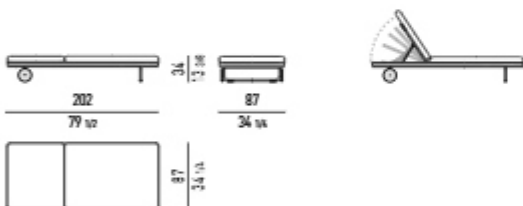

DAYBED CON SCHIENALE RECLINABILE | DAYBED WITH RECLINING BACKREST