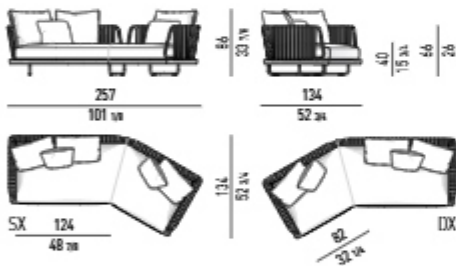

DIVANI INCLINATI | INCLINED SOFAS