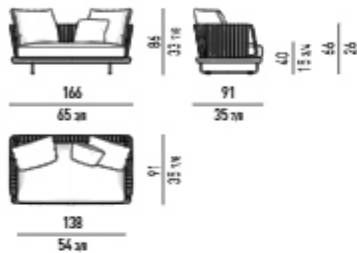

DIVANI | SOFAS