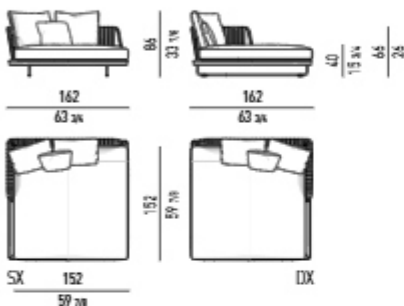

# Minotti

ELEMENTO TERMINALE CON TOP SMALL CM 248  
ELEMENT WITH 1 ARMREST AND TOP SMALL CM 248

ELEMENTO TERMINALE CON TOP LARGE CM 248  
ELEMENT WITH 1 ARMREST AND TOP LARGE CM 248

CHAISE-LONGUE

LOVESEAT