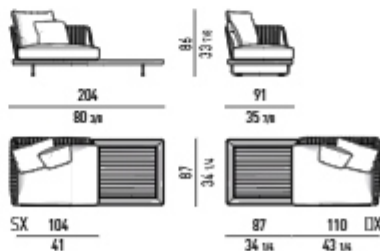

ELEMENTO TERMINALE CON TOP LARGE CM 204
ELEMENT WITH 1 ARMREST AND TOP LARGE CM 204