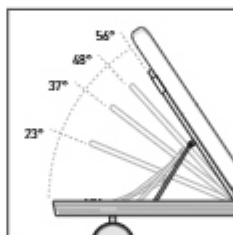

DAYBED CON SCHIENALE RECLINABILE | DAYBED WITH RECLINING BACKREST